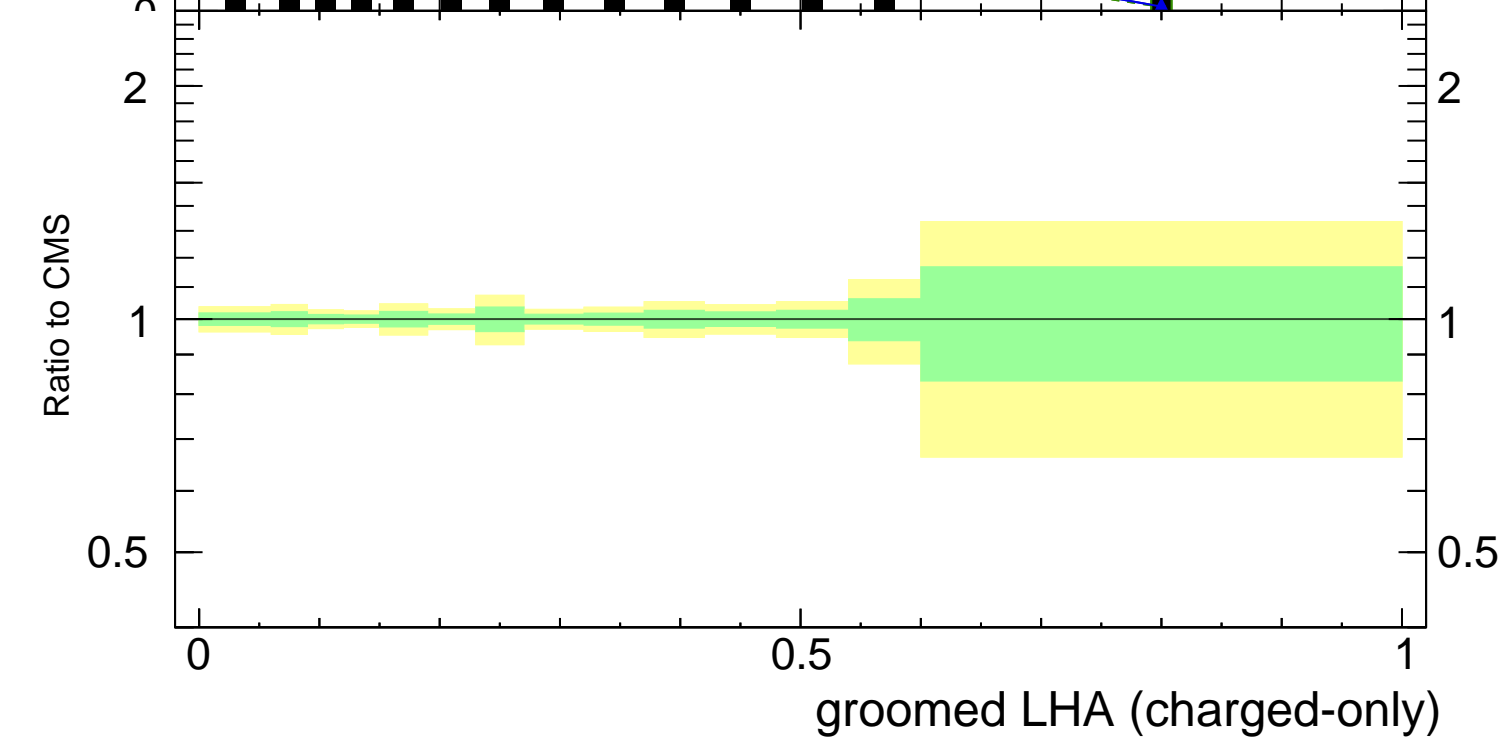

Groomed LHA $\lambda_{0.5}^1$ (charged only) (CMS jet substructure)

- CMS
- - □ Herwig 7.2.1 default
- - ▲ Pythia 8.308 default

CMS_2021_1306.3436

mcplots.cern.ch [arXiv:1306.3436]

Rivet 3.1.10, ≥ 2.5M events