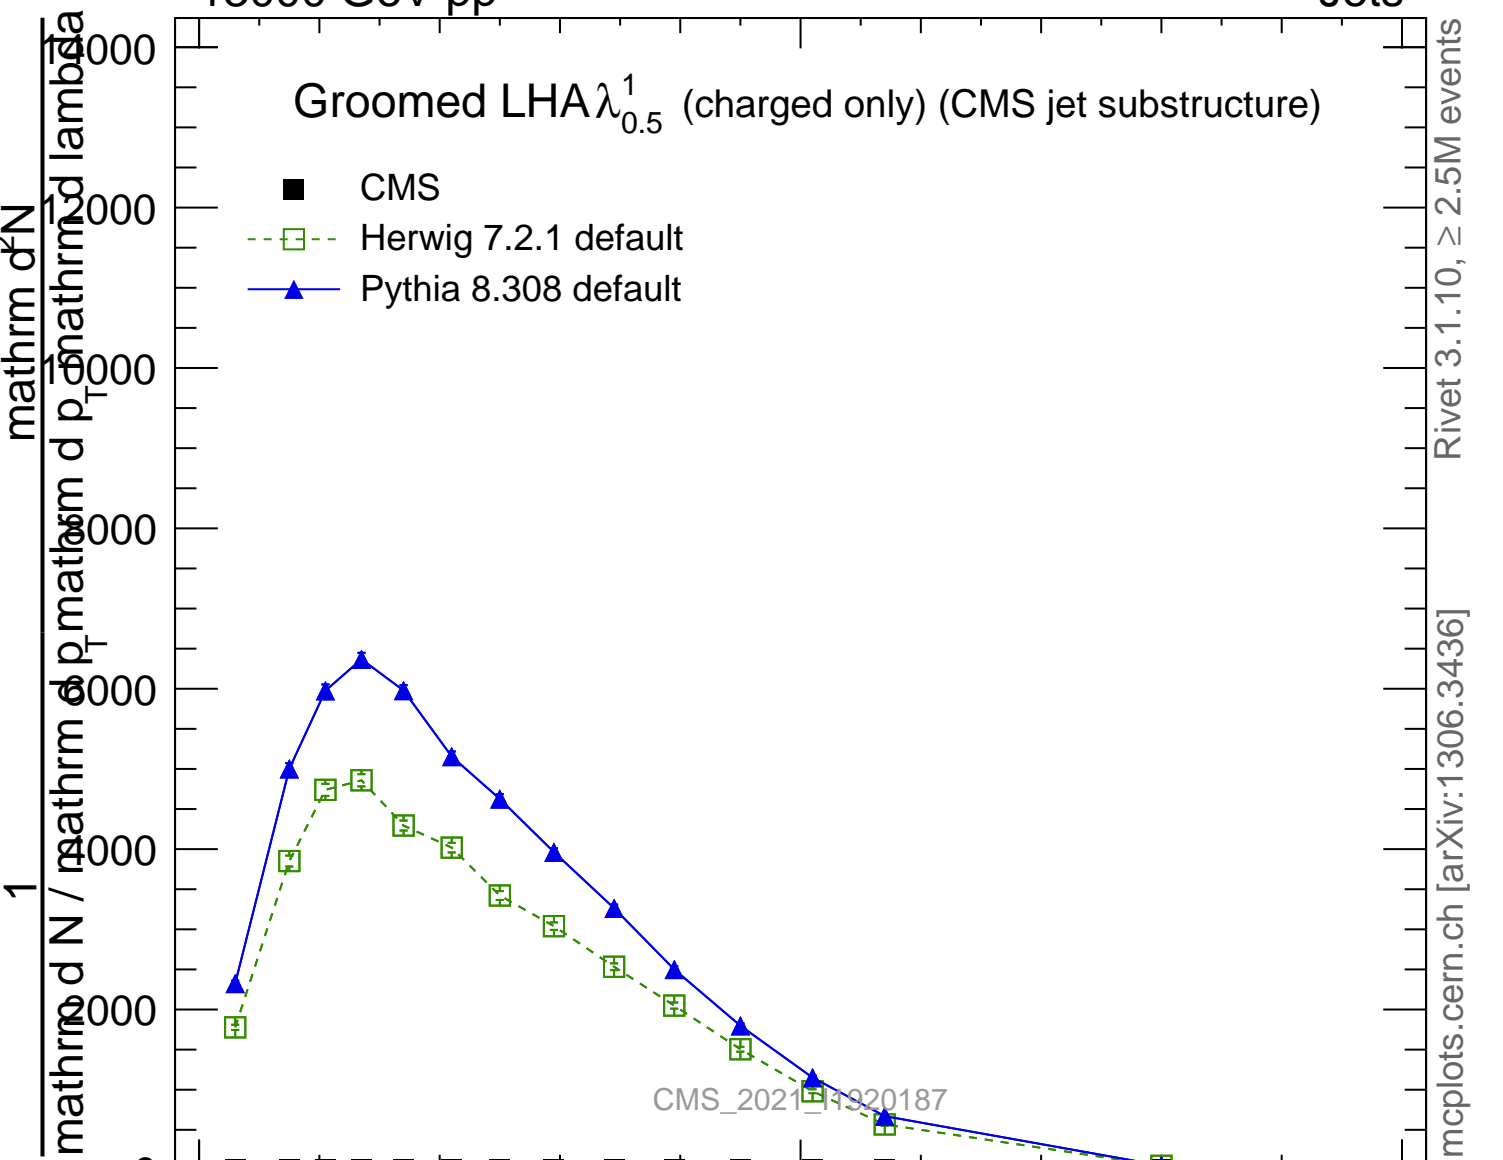

Groomed LHA $\lambda_{0.5}^1$ (charged only) (CMS jet substructure)

- CMS
- - □ Herwig 7.2.1 default
- - ▲ Pythia 8.308 default

CMS_2021_1306.3436

mcplots.cern.ch [arXiv:1306.3436]

Rivet 3.1.10, ≥ 2.5M events