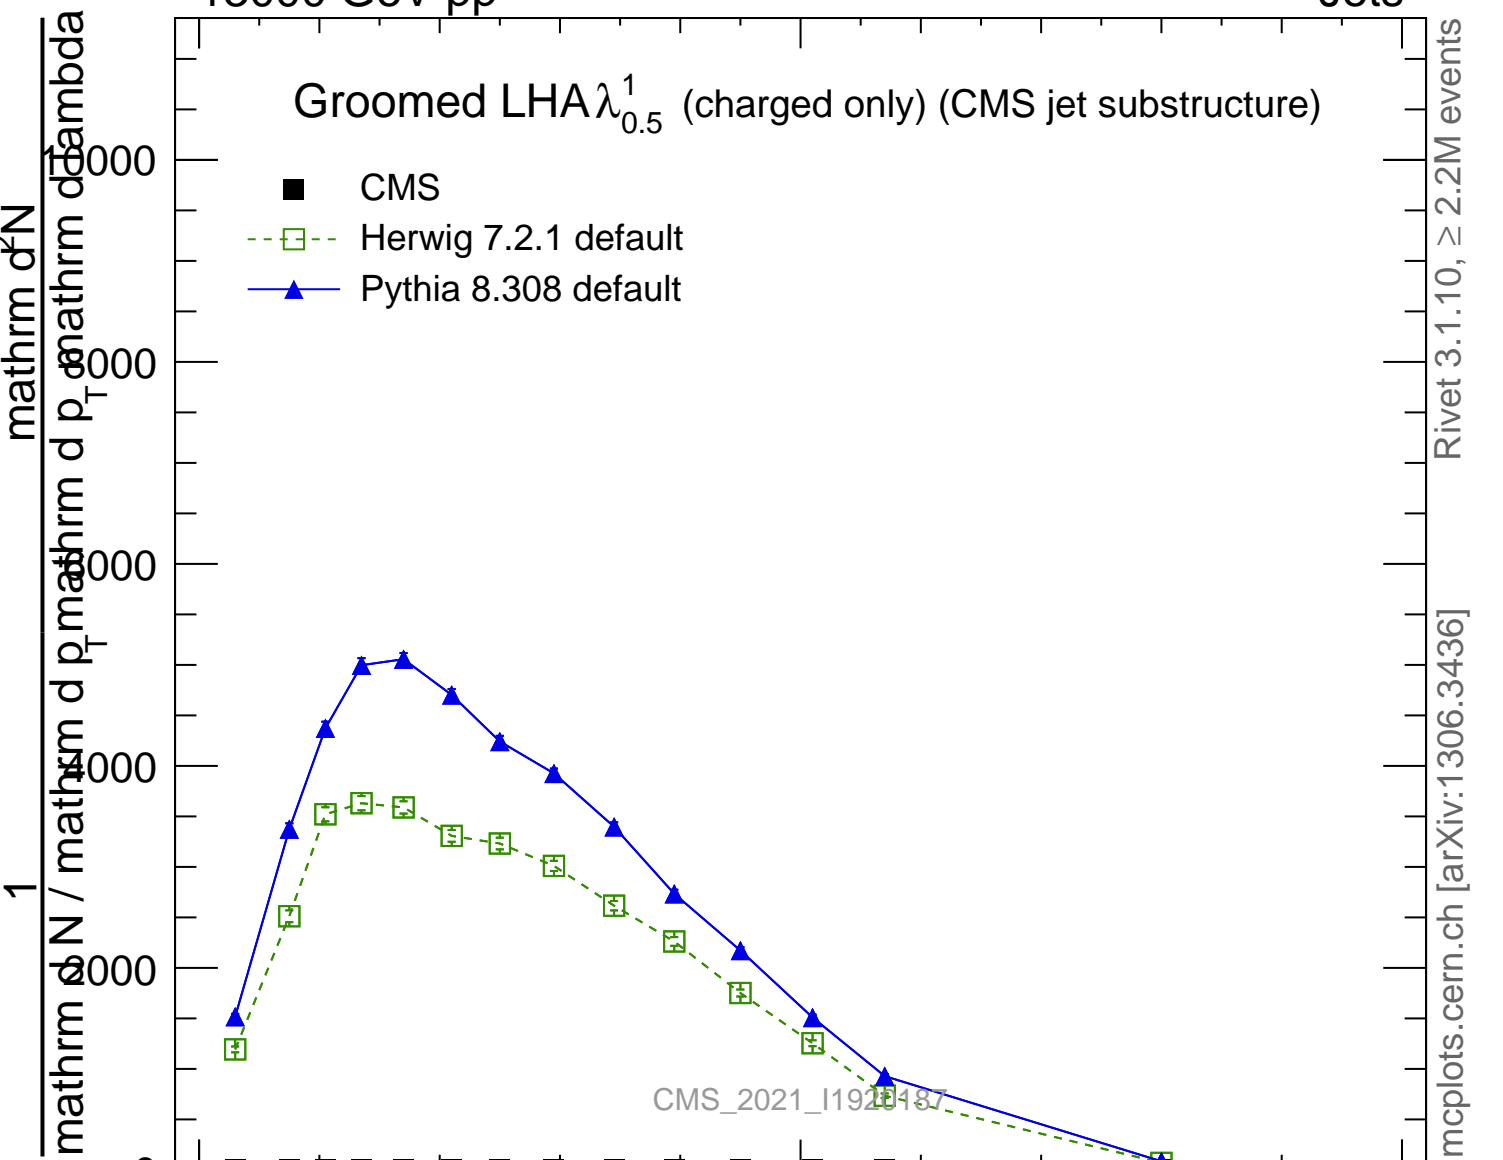

Groomed LHA $\lambda_{0.5}^1$ (charged only) (CMS jet substructure)

- CMS
- - □ Herwig 7.2.1 default
- - ▲ Pythia 8.308 default

CMS_2021_I1921487

mcplots.cern.ch [arXiv:1306.3436]

Rivet 3.1.10, $\geq 2.2M$ events