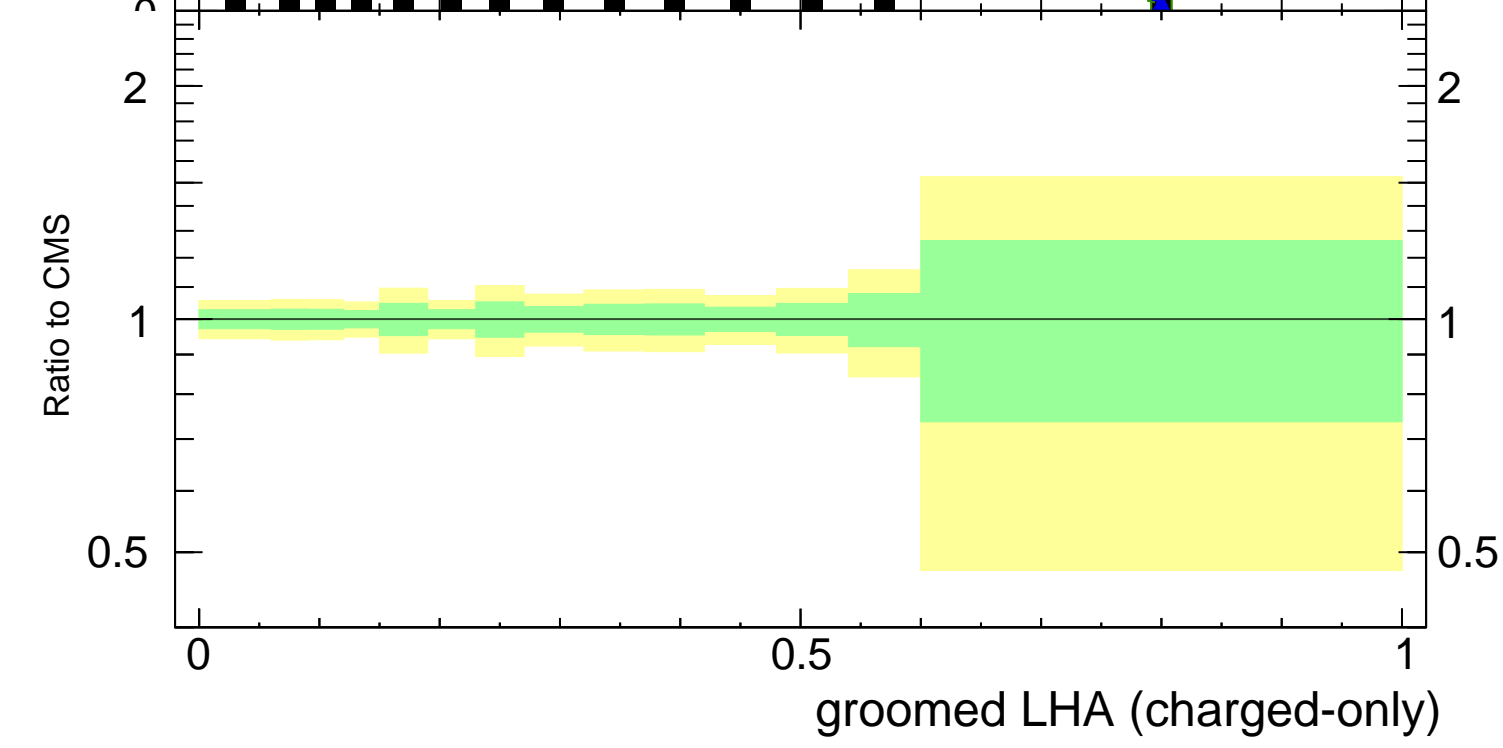

Groomed LHA $\lambda_{0.5}^1$ (charged only) (CMS jet substructure)

- CMS
- - □ Herwig 7.2.1 default
- - ▲ Pythia 8.308 default

CMS_2021_I1921487

mcplots.cern.ch [arXiv:1306.3436]

Rivet 3.1.10, $\geq 2.2M$ events