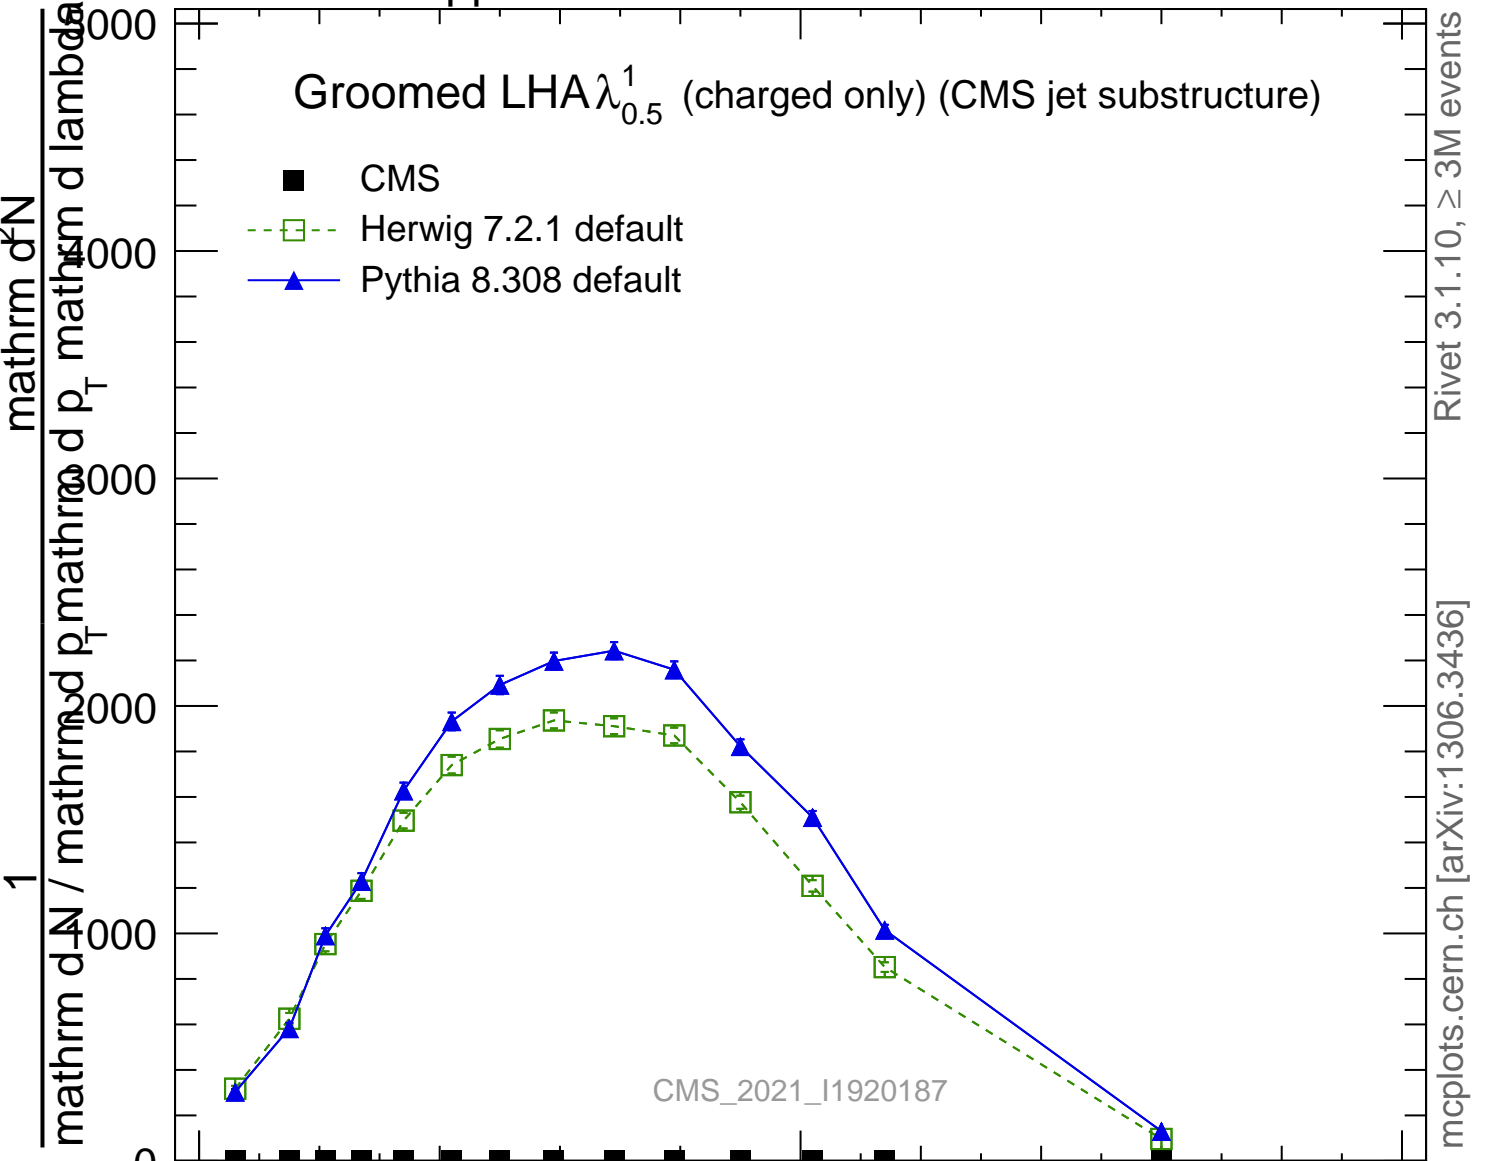

Groomed LHA $\lambda_{0.5}^1$ (charged only) (CMS jet substructure)

- CMS
- - □ Herwig 7.2.1 default
- - ▲ Pythia 8.308 default

Rivet 3.1.10, ≥ 3M events
mcplots.cern.ch [arXiv:1306.3436]