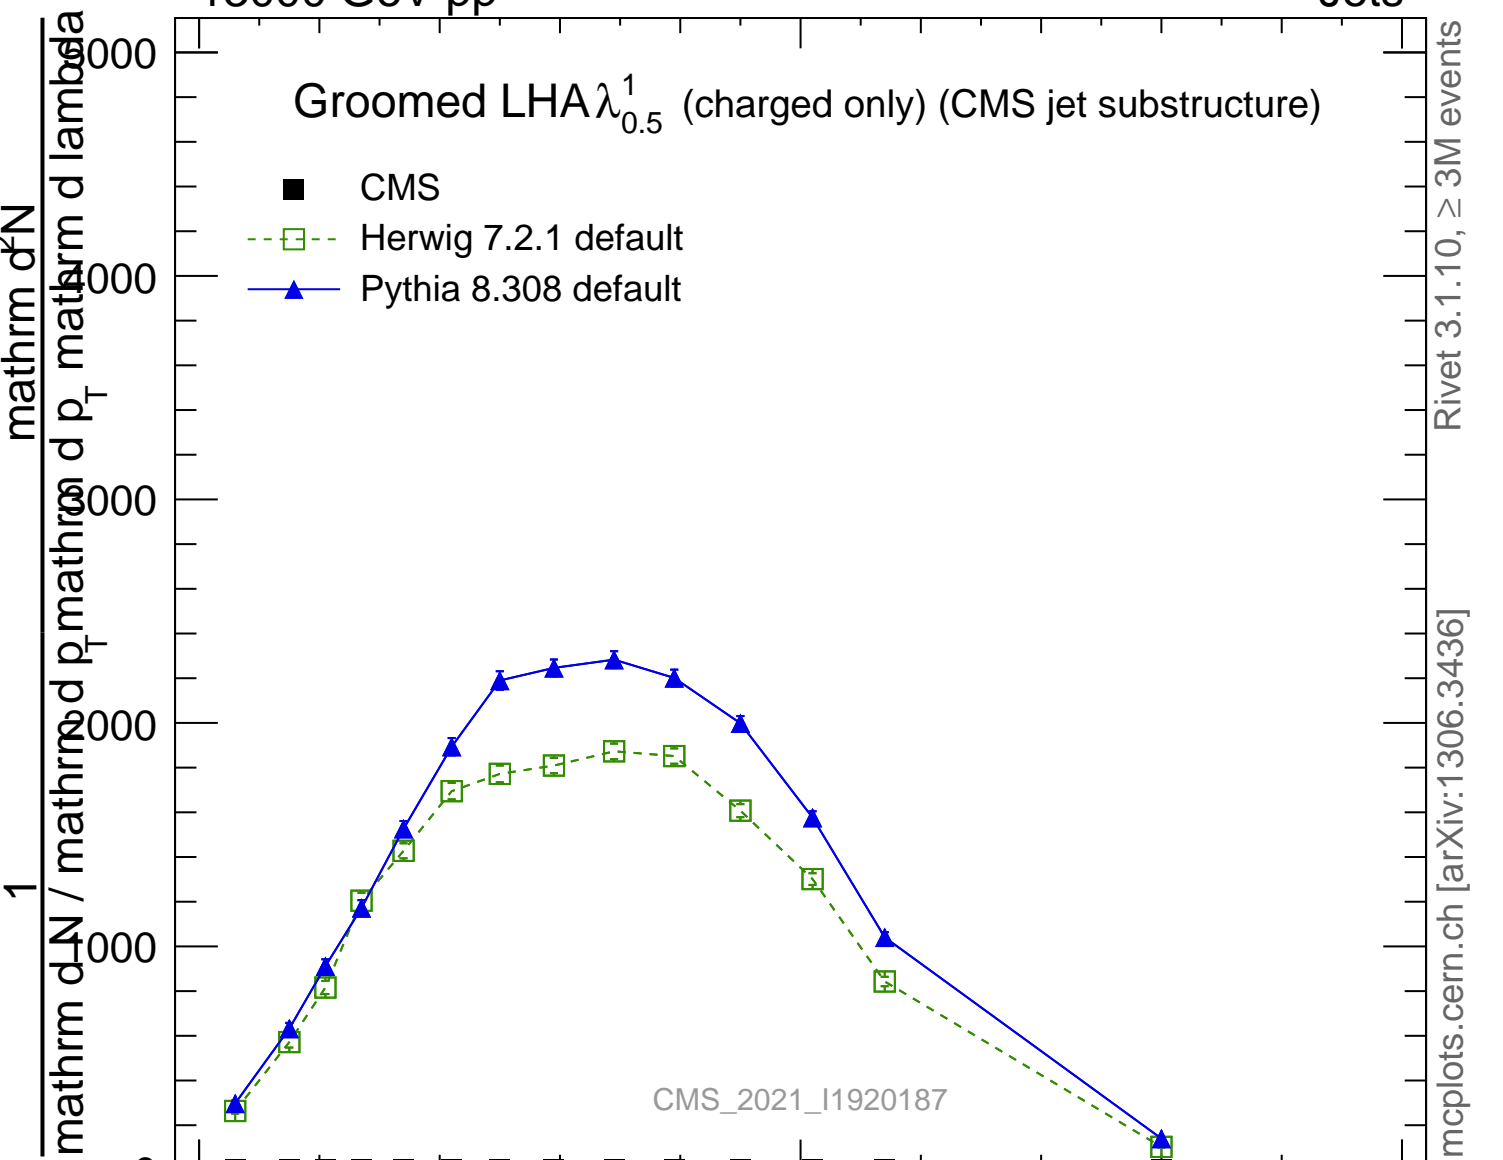

Groomed LHA  $\lambda_{0.5}^1$  (charged only) (CMS jet substructure)

- CMS
- - □ Herwig 7.2.1 default
- - ▲ Pythia 8.308 default

Rivet 3.1.10, ≥ 3M events

mcplots.cern.ch [arXiv:1306.3436]