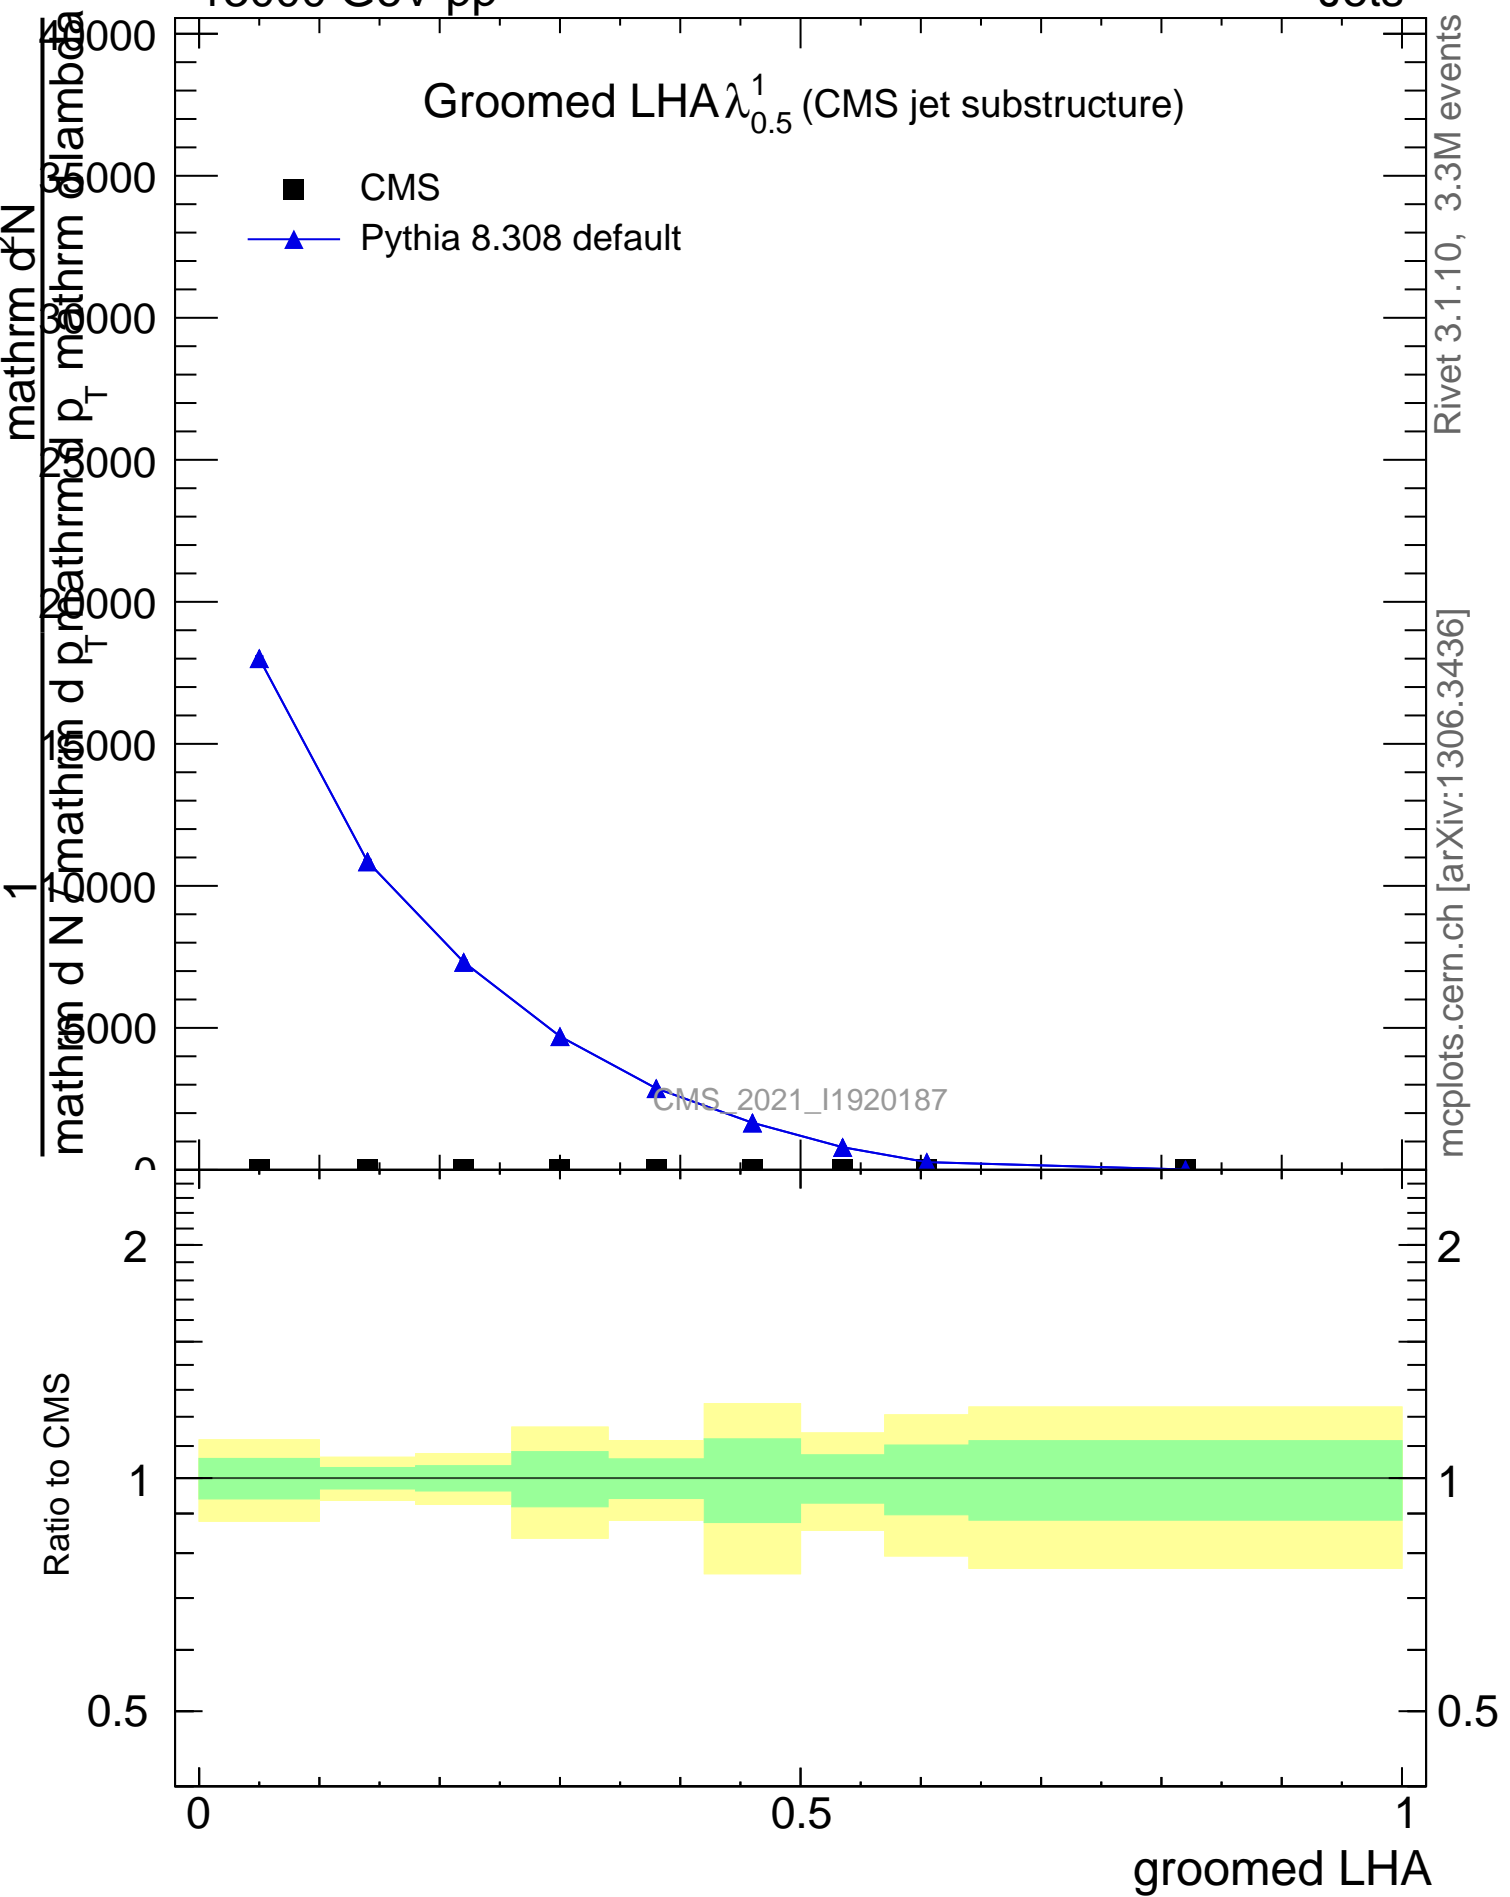

Groomed LHA $\lambda_{0.5}^1$ (CMS jet substructure)

- CMS
- ▲ Pythia 8.308 default

Rivet 3.1.10, 3.3M events
mcplots.cern.ch [arXiv:1306.3436]

CMS 2021_11920187

Ratio to CMS

groomed LHA