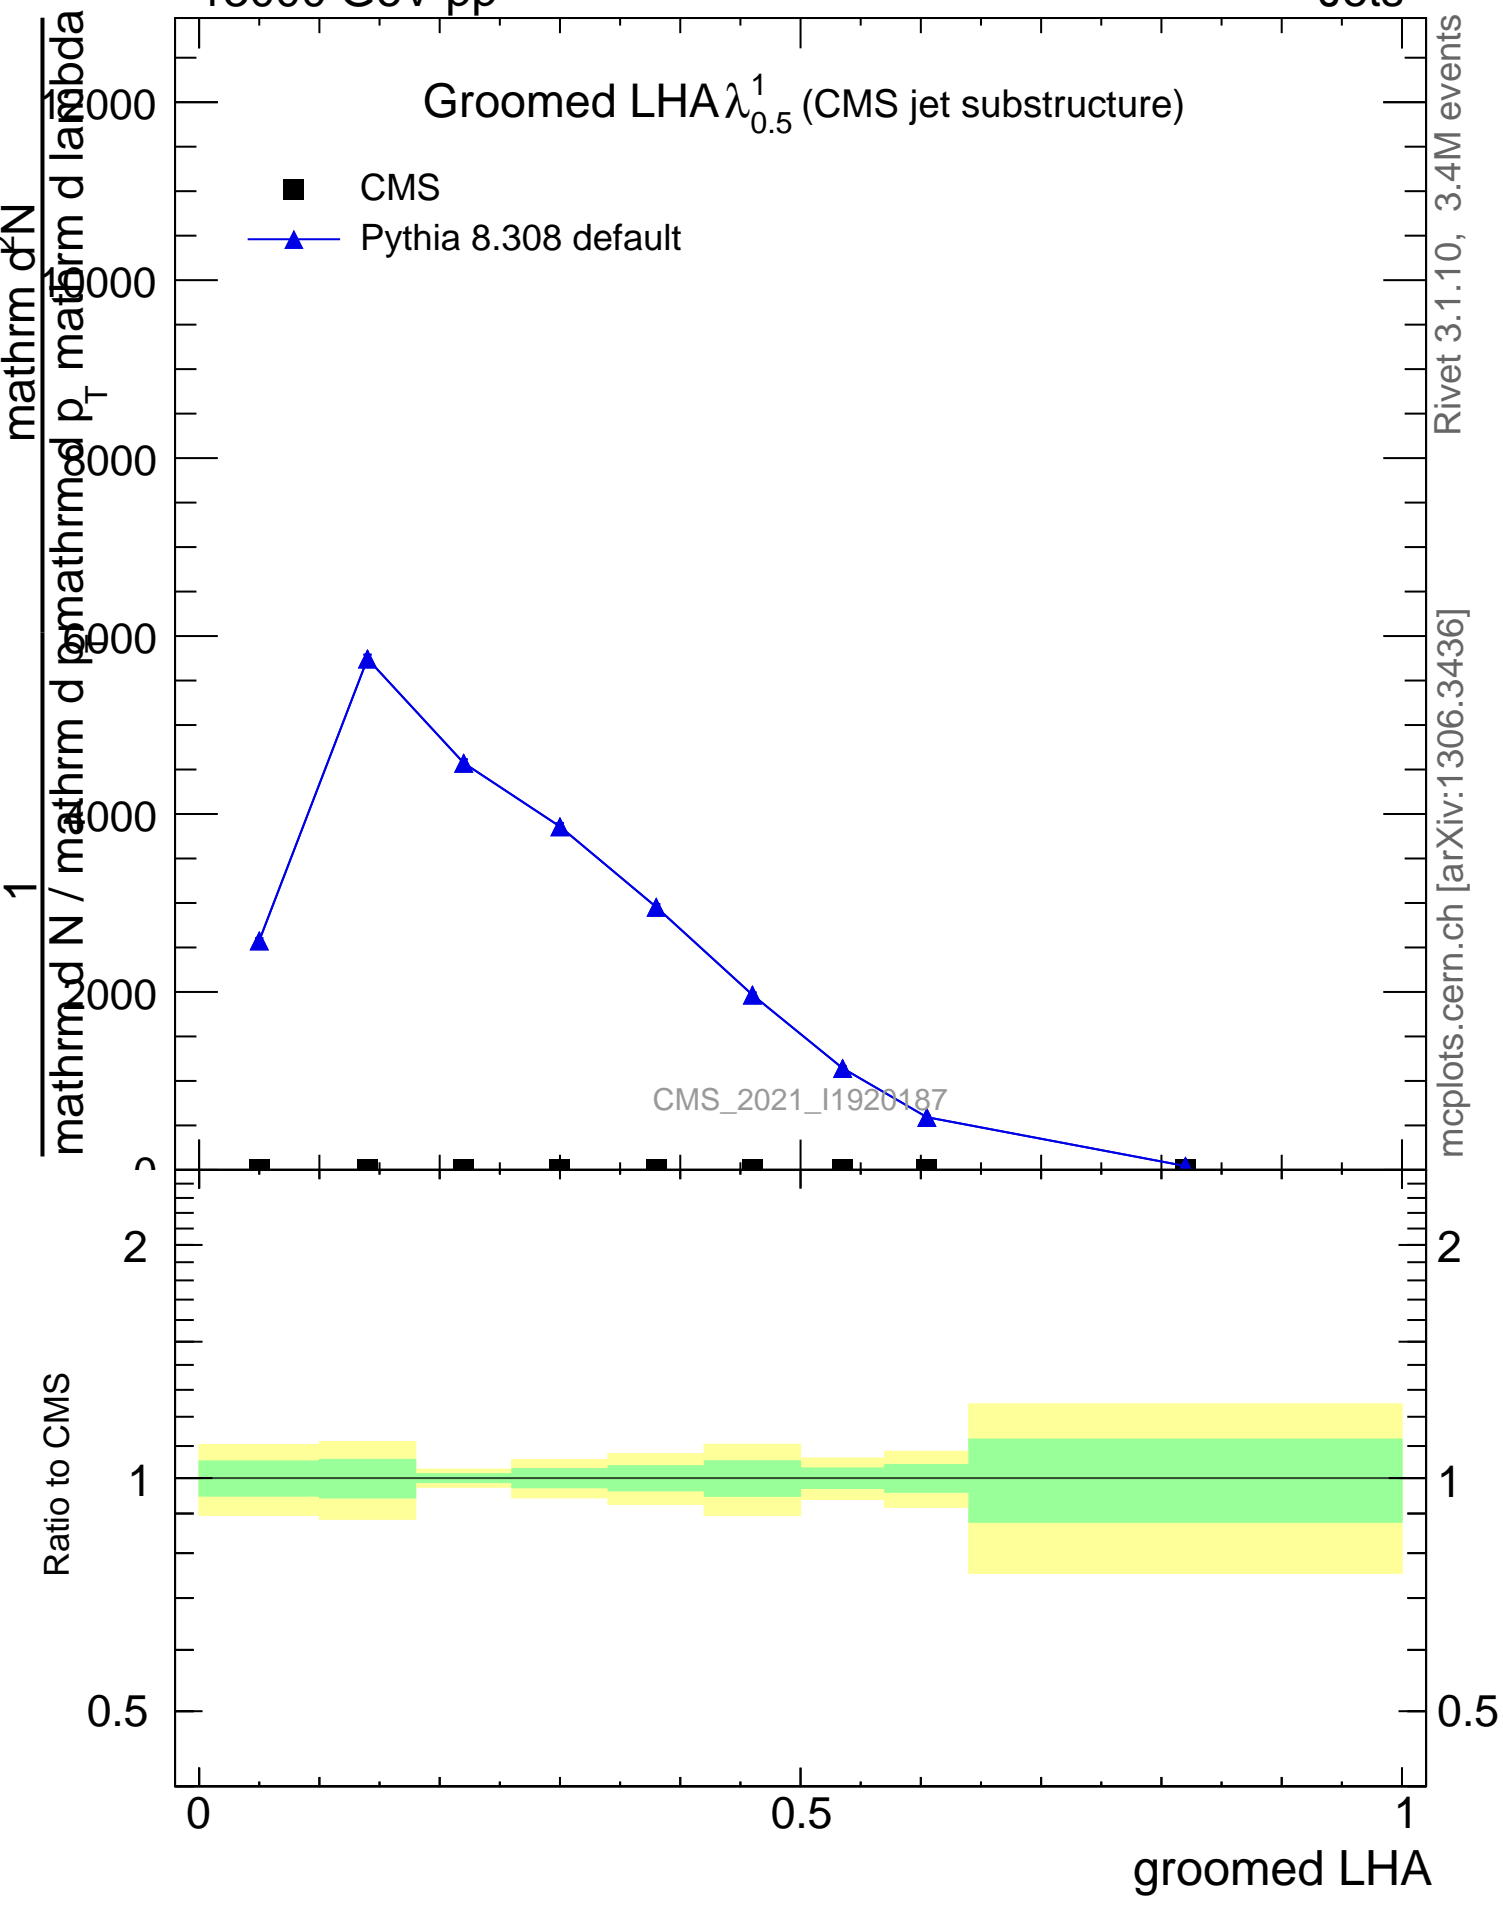

Groomed LHA  $\lambda_{0.5}^1$  (CMS jet substructure)

- CMS
- ▲ Pythia 8.308 default

CMS\_2021\_I1920187

mcplots.cern.ch [arXiv:1306.3436]

Rivet 3.1.10, 3.4M events