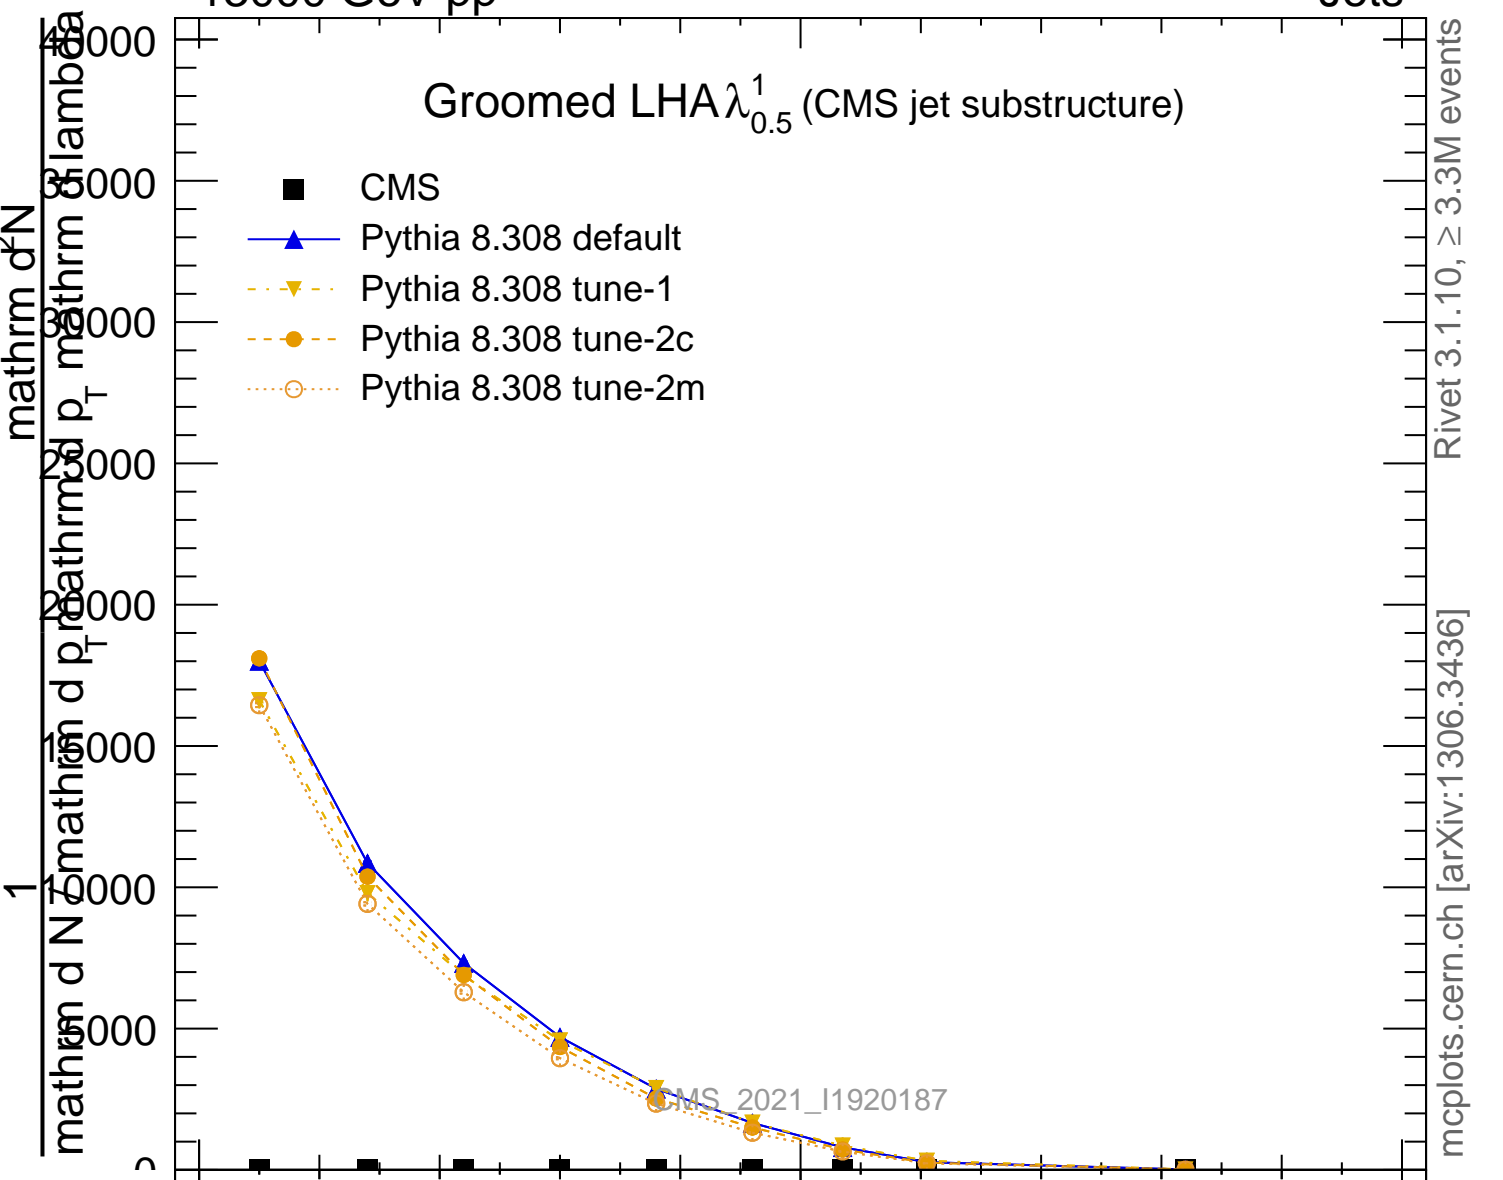

Groomed LHA  $\lambda_{0.5}^1$  (CMS jet substructure)

- CMS
- ▲ Pythia 8.308 default
- ▼ Pythia 8.308 tune-1
- Pythia 8.308 tune-2c
- Pythia 8.308 tune-2m

CMS 2021\_11920187

mcplots.cern.ch [arXiv:1306.3436]

Rivet 3.1.10,  $\geq 3.3M$  events