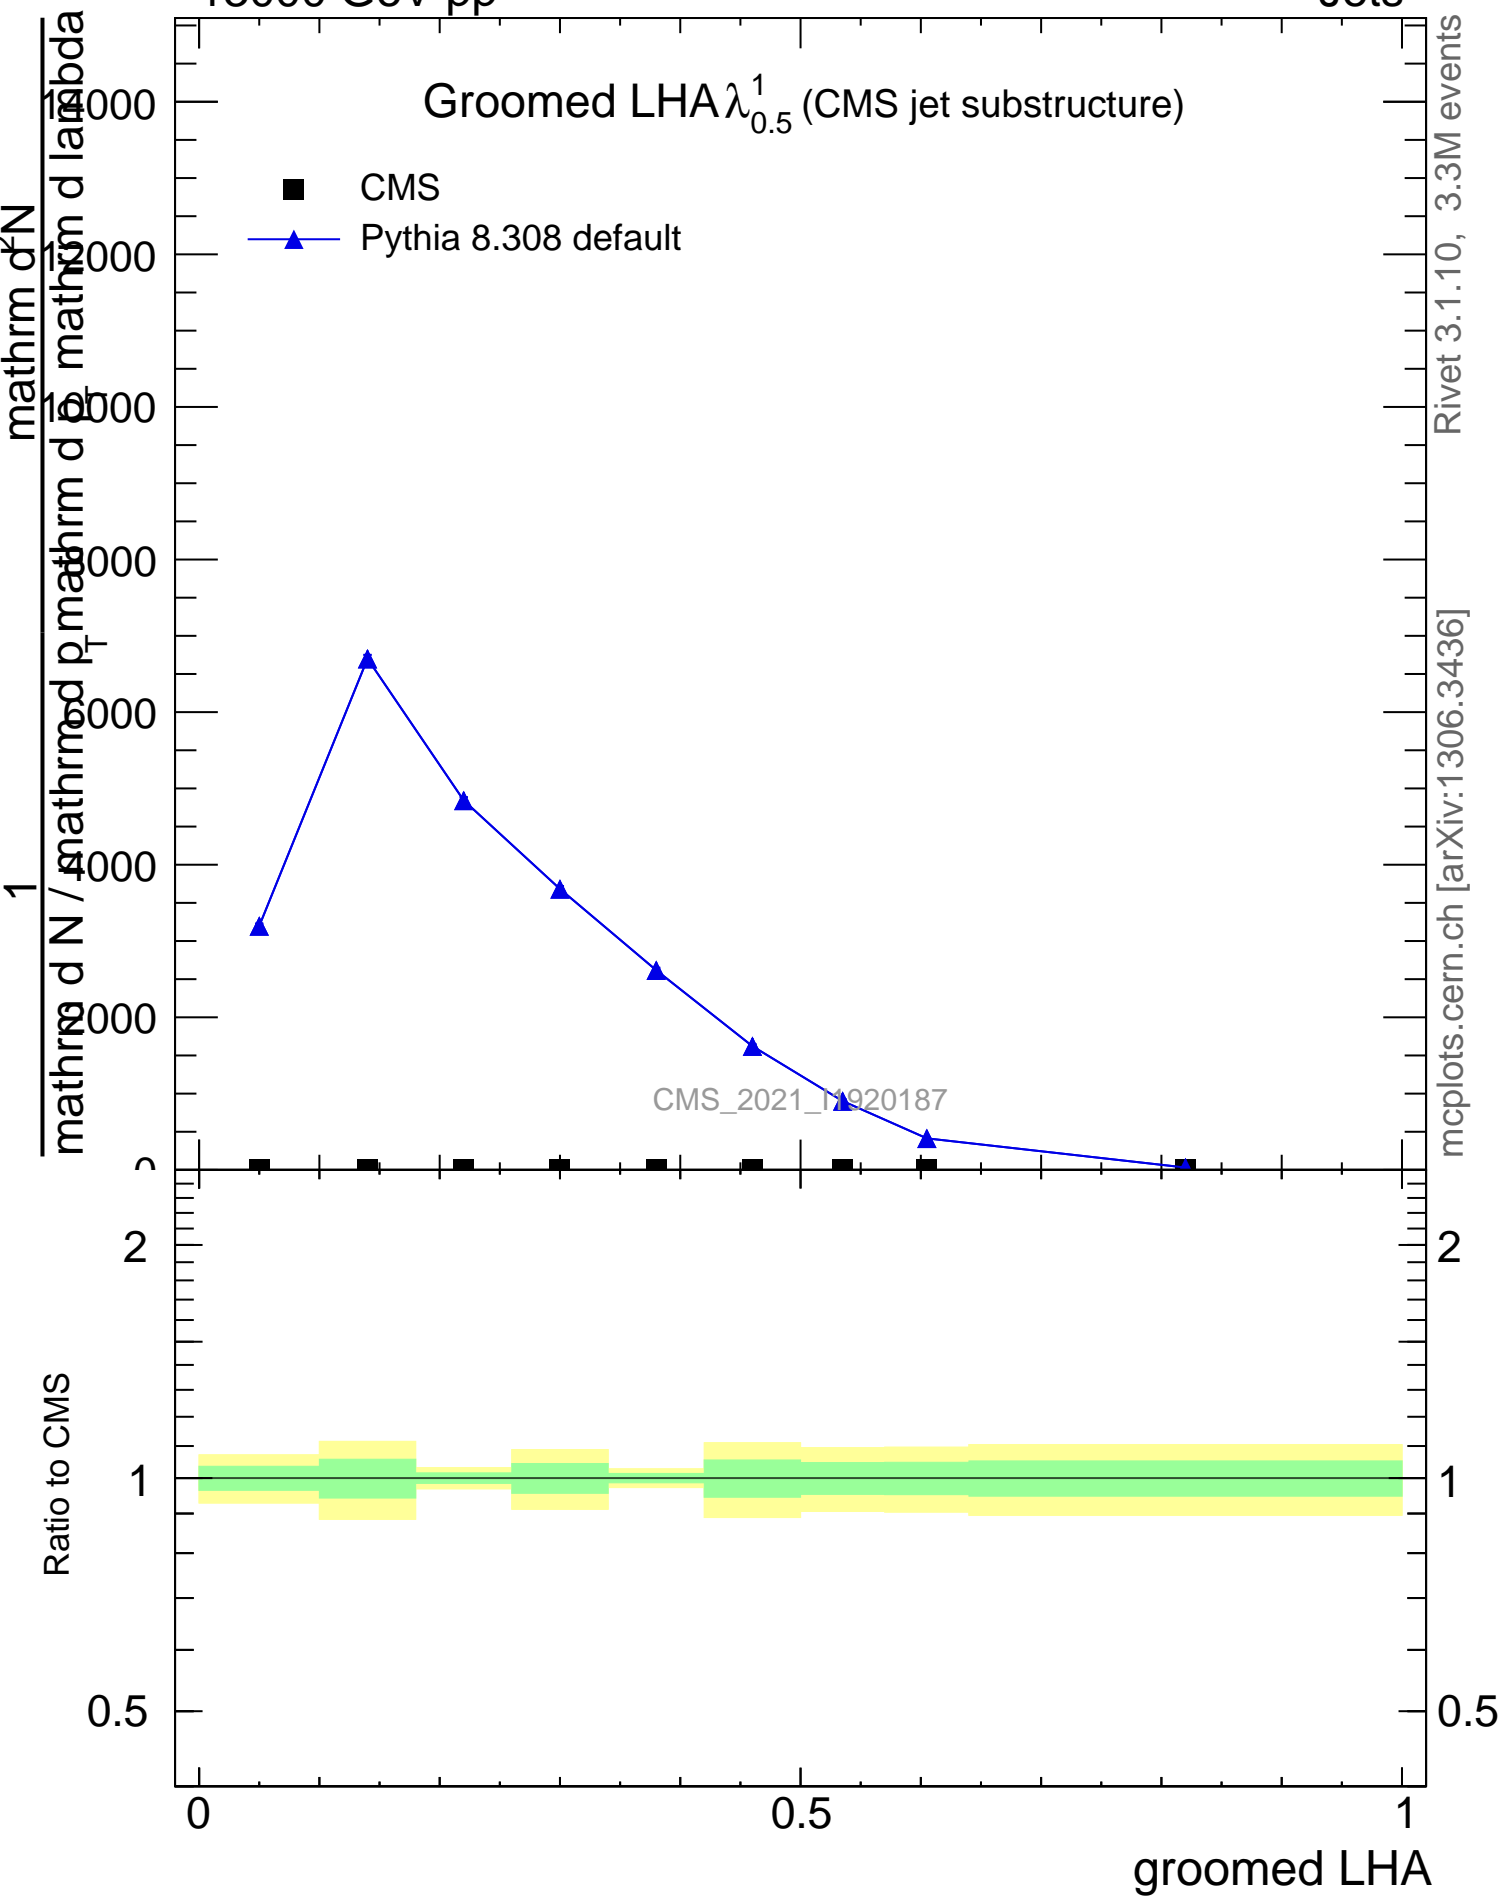

Groomed LHA  $\lambda_{0.5}^1$  (CMS jet substructure)

- CMS
- ▲ Pythia 8.308 default

CMS\_2021\_11920187

Rivet 3.1.10, 3.3M events  
mcplots.cern.ch [arXiv:1306.3436]