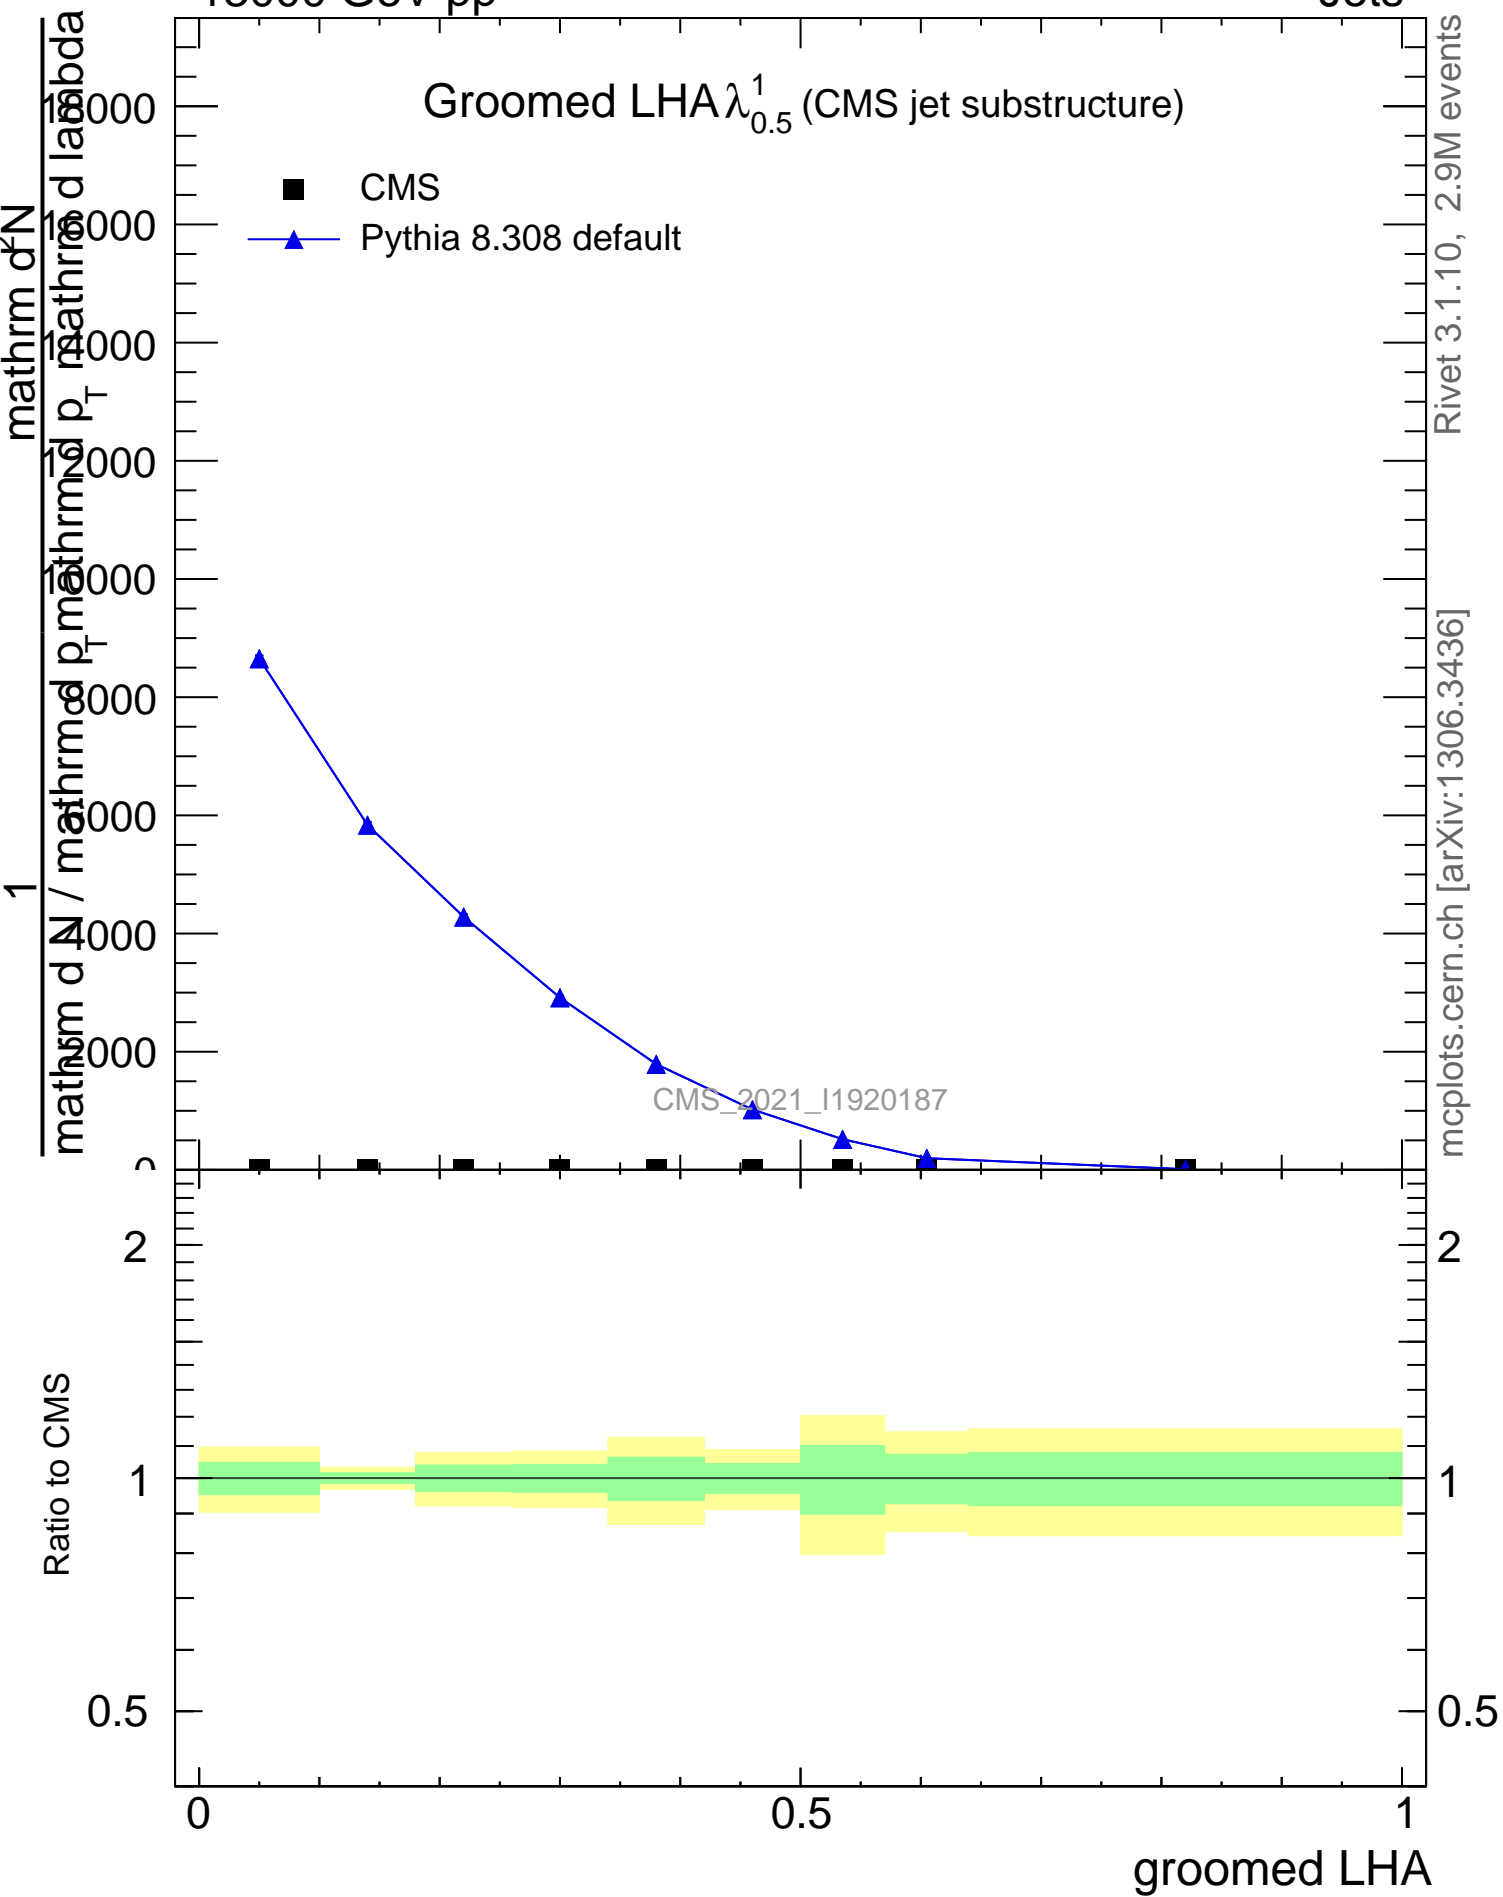

Groomed LHA  $\lambda_{0.5}^1$  (CMS jet substructure)

- CMS
- ▲ Pythia 8.308 default

CMS\_2021\_I1920187

Rivet 3.1.10, 2.9M events  
mcplots.cern.ch [arXiv:1306.3436]