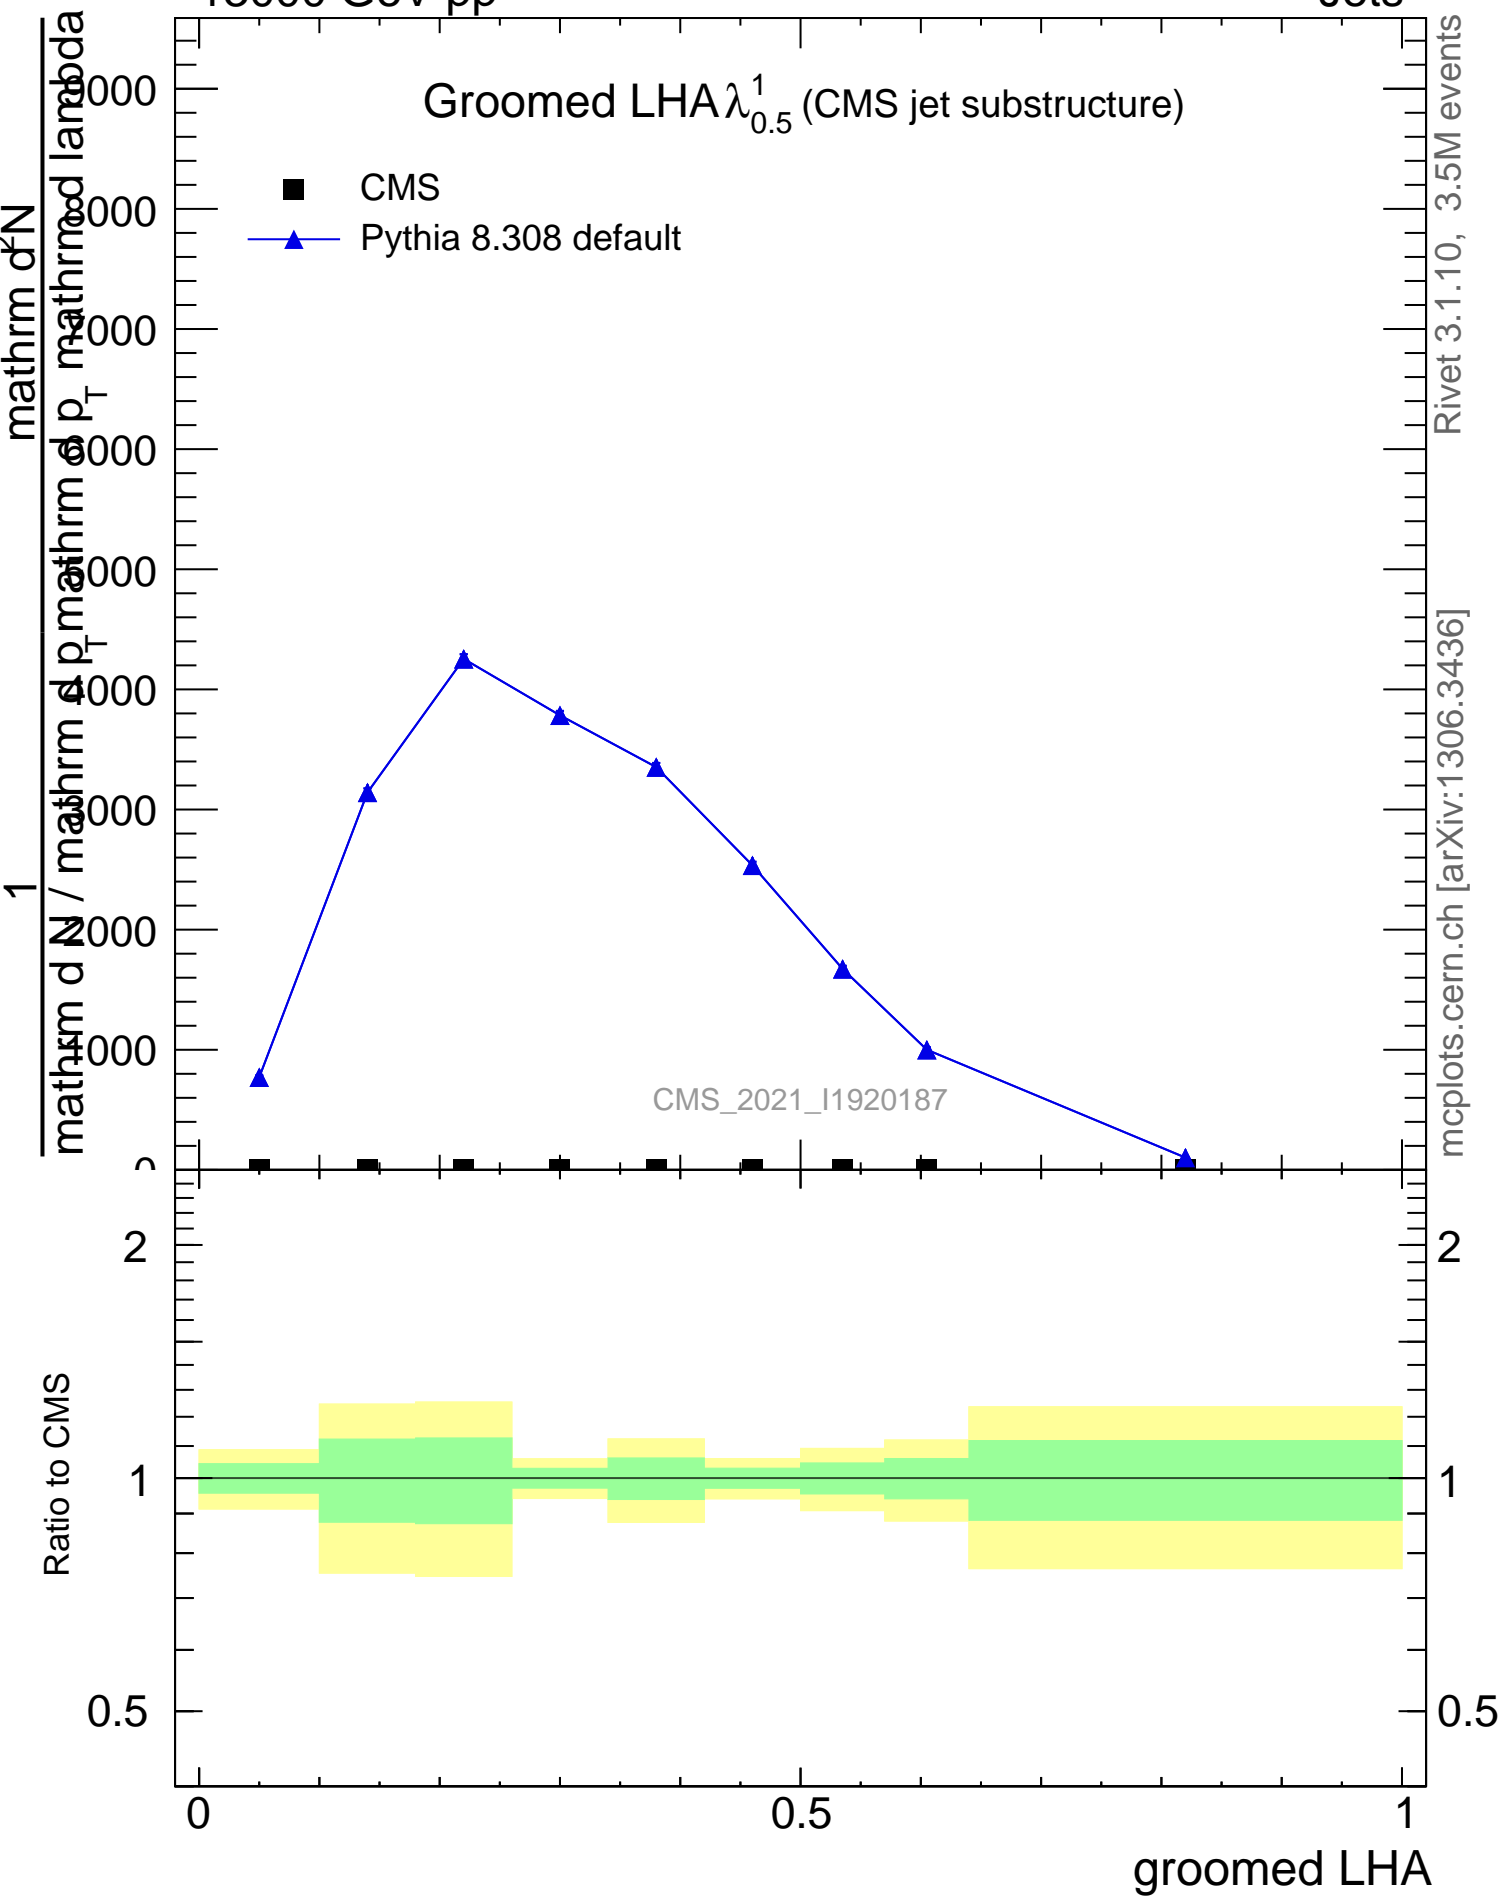

Groomed LHA  $\lambda_{0.5}^1$  (CMS jet substructure)

- CMS
- ▲ Pythia 8.308 default

CMS\_2021\_I1920187

mcplots.cern.ch [arXiv:1306.3436]

Rivet 3.1.10, 3.5M events