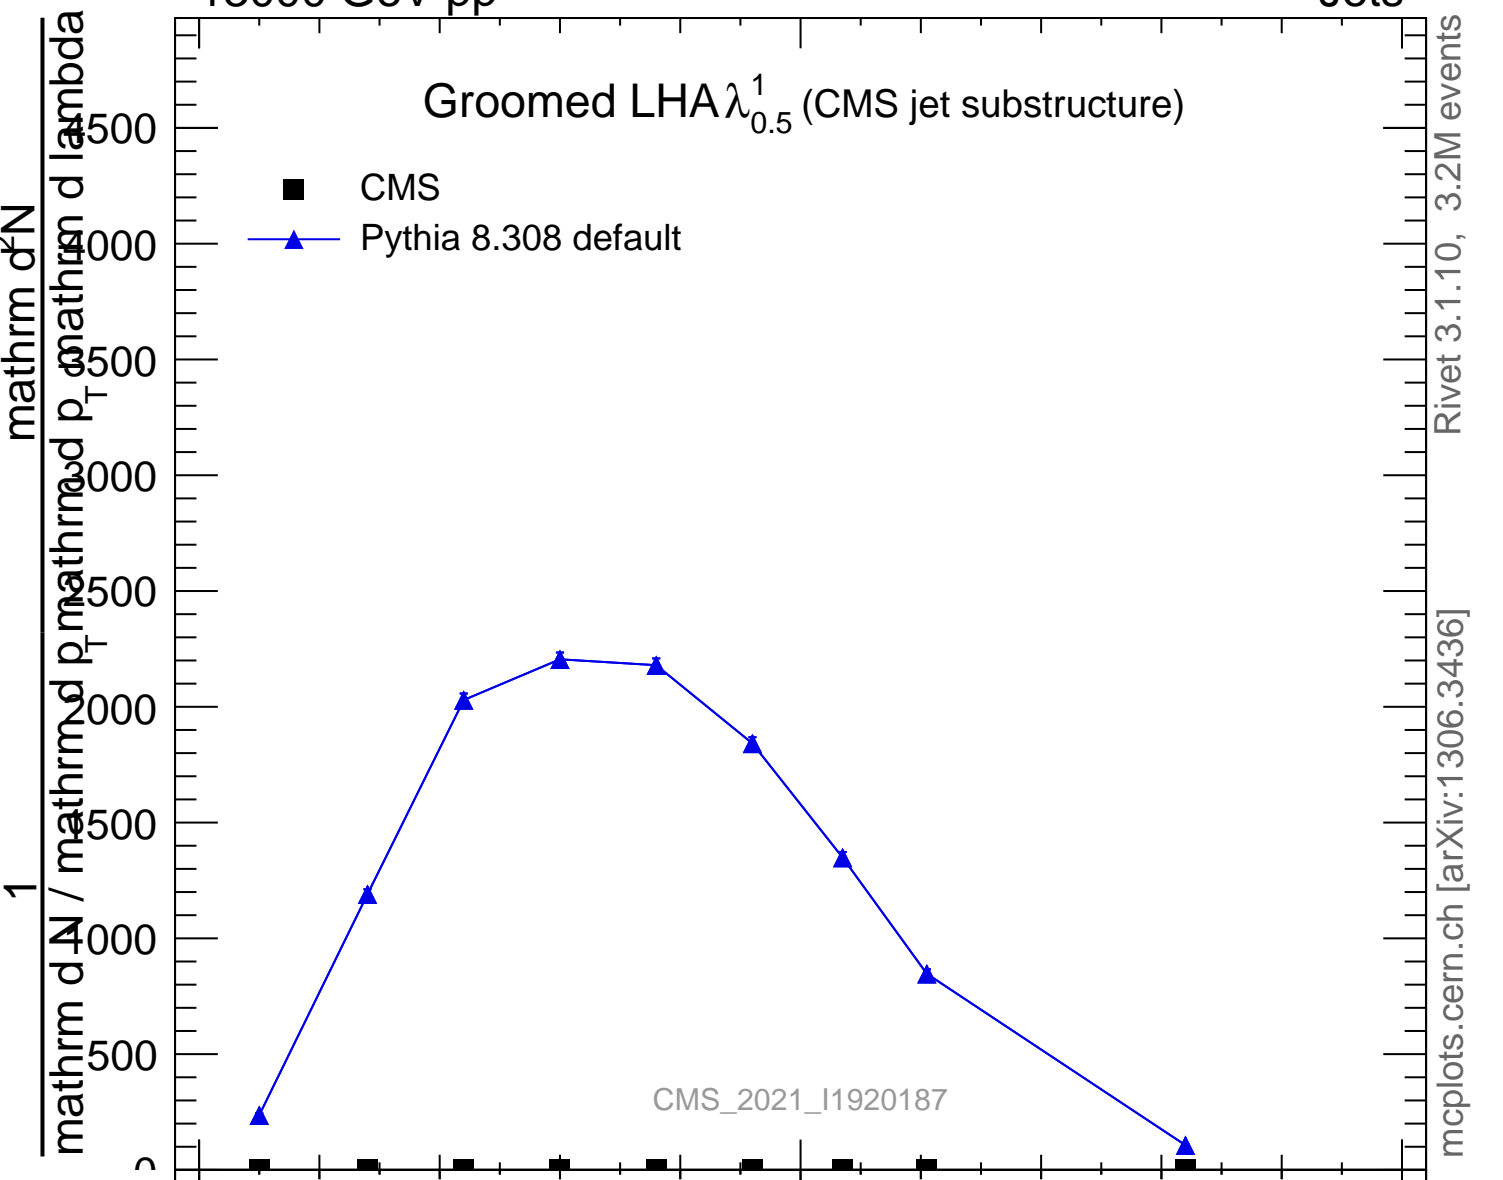

Groomed LHA  $\lambda_{0.5}^1$  (CMS jet substructure)

- CMS
- ▲ Pythia 8.308 default

CMS\_2021\_I1920187