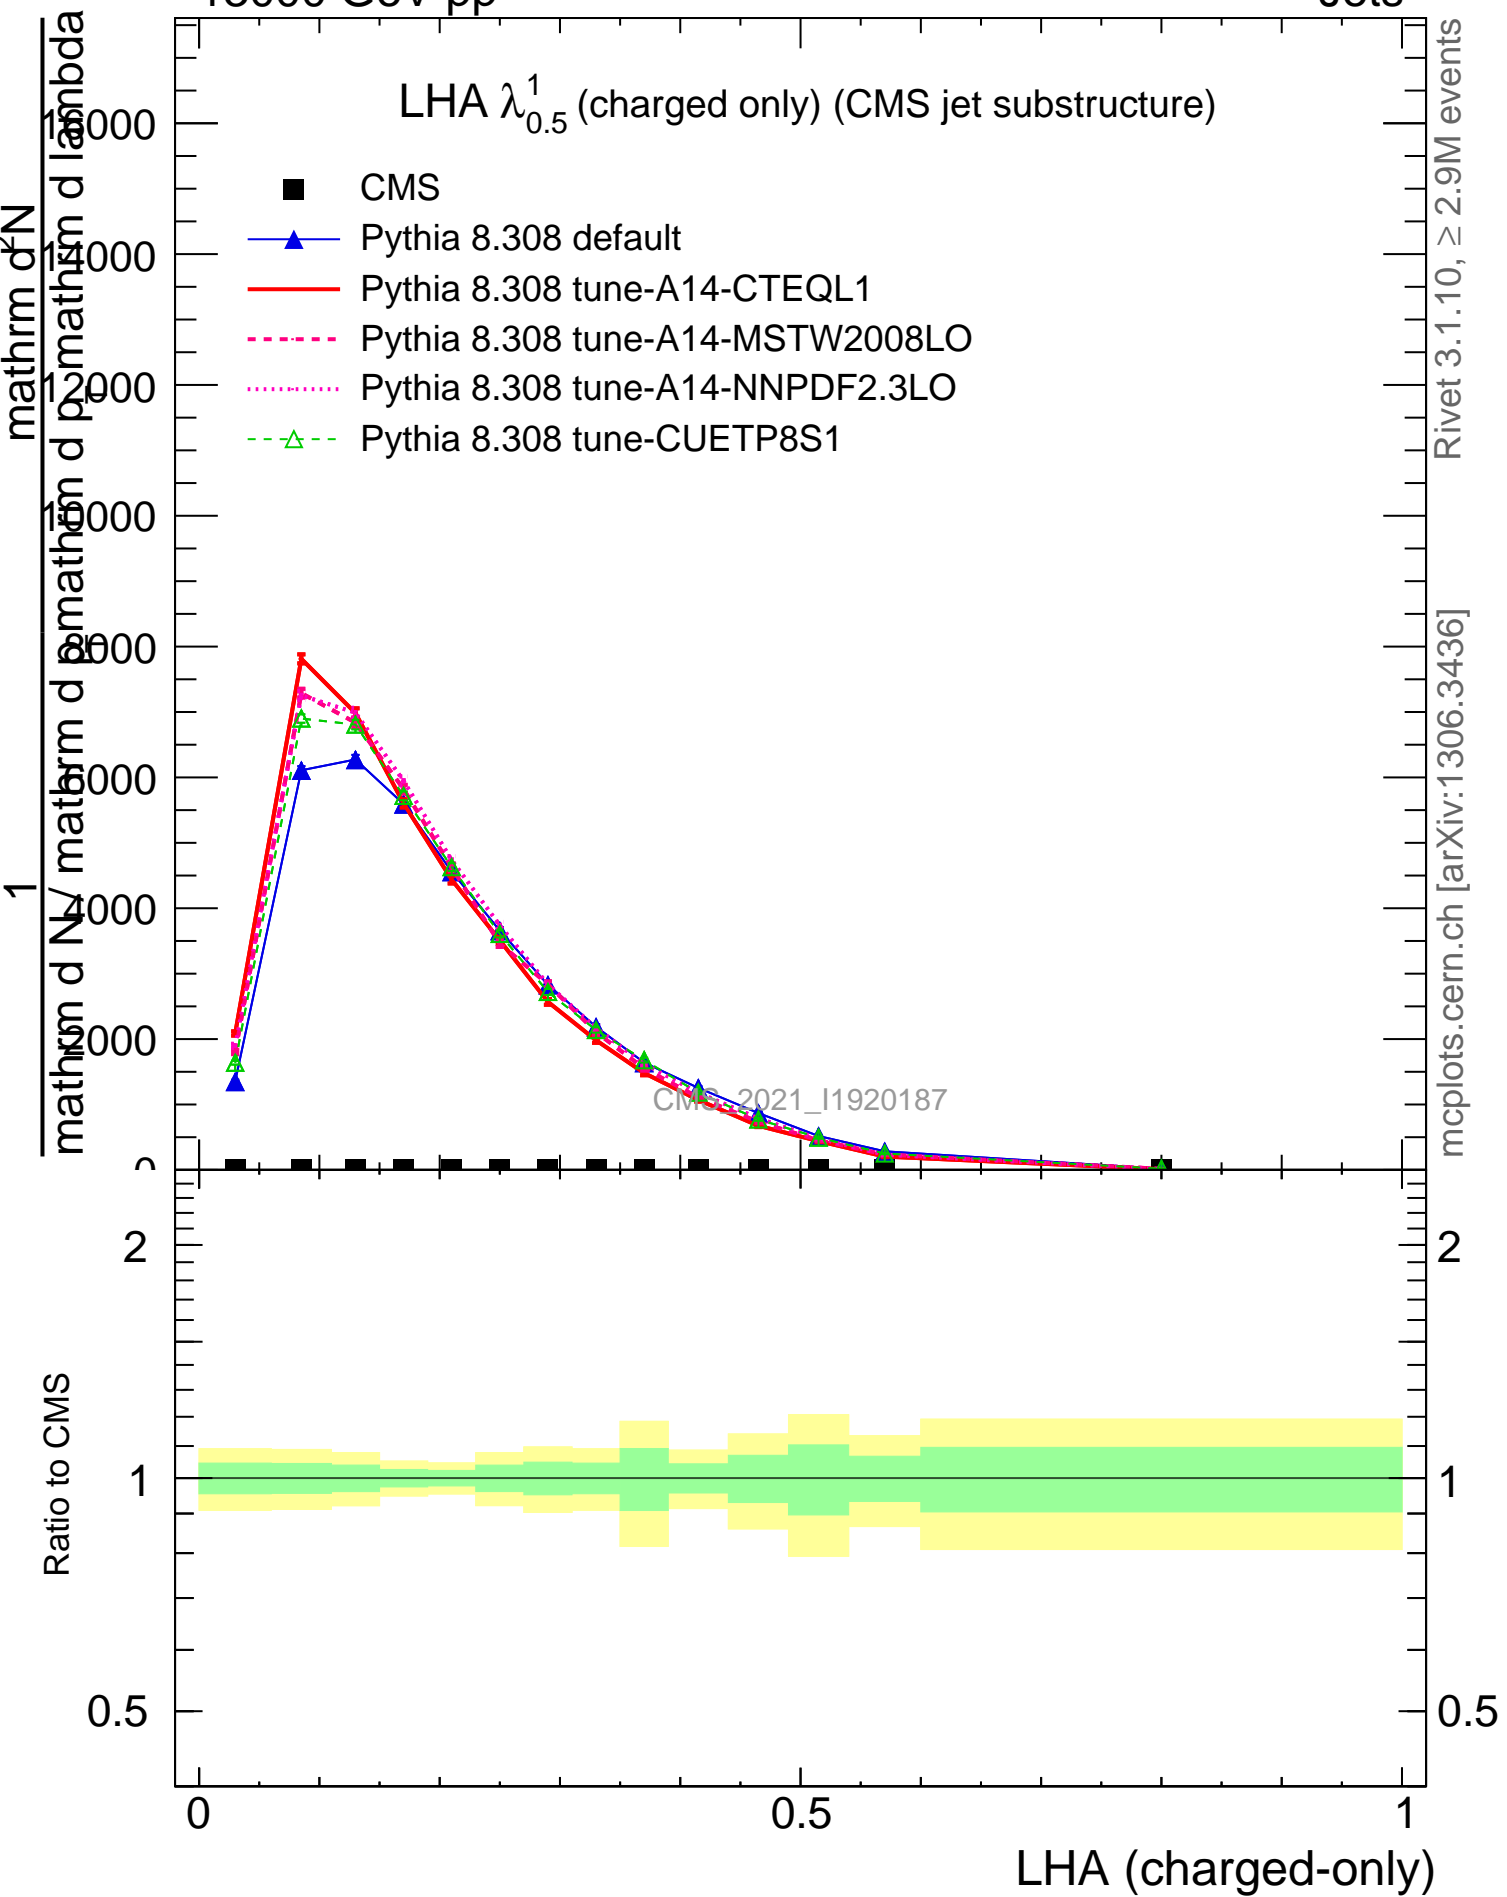

LHA  $\lambda_{0.5}^1$  (charged only) (CMS jet substructure)

- CMS
- ▲ Pythia 8.308 default
- Pythia 8.308 tune-A14-CTEQL1
- - - Pythia 8.308 tune-A14-MSTW2008LO
- ⋯ Pythia 8.308 tune-A14-NNPDF2.3LO
- - Δ Pythia 8.308 tune-CUETP8S1

CMS 2021\_11920187

Rivet 3.1.10,  $\geq 2.9M$  events  
mcplots.cern.ch [arXiv:1306.3436]