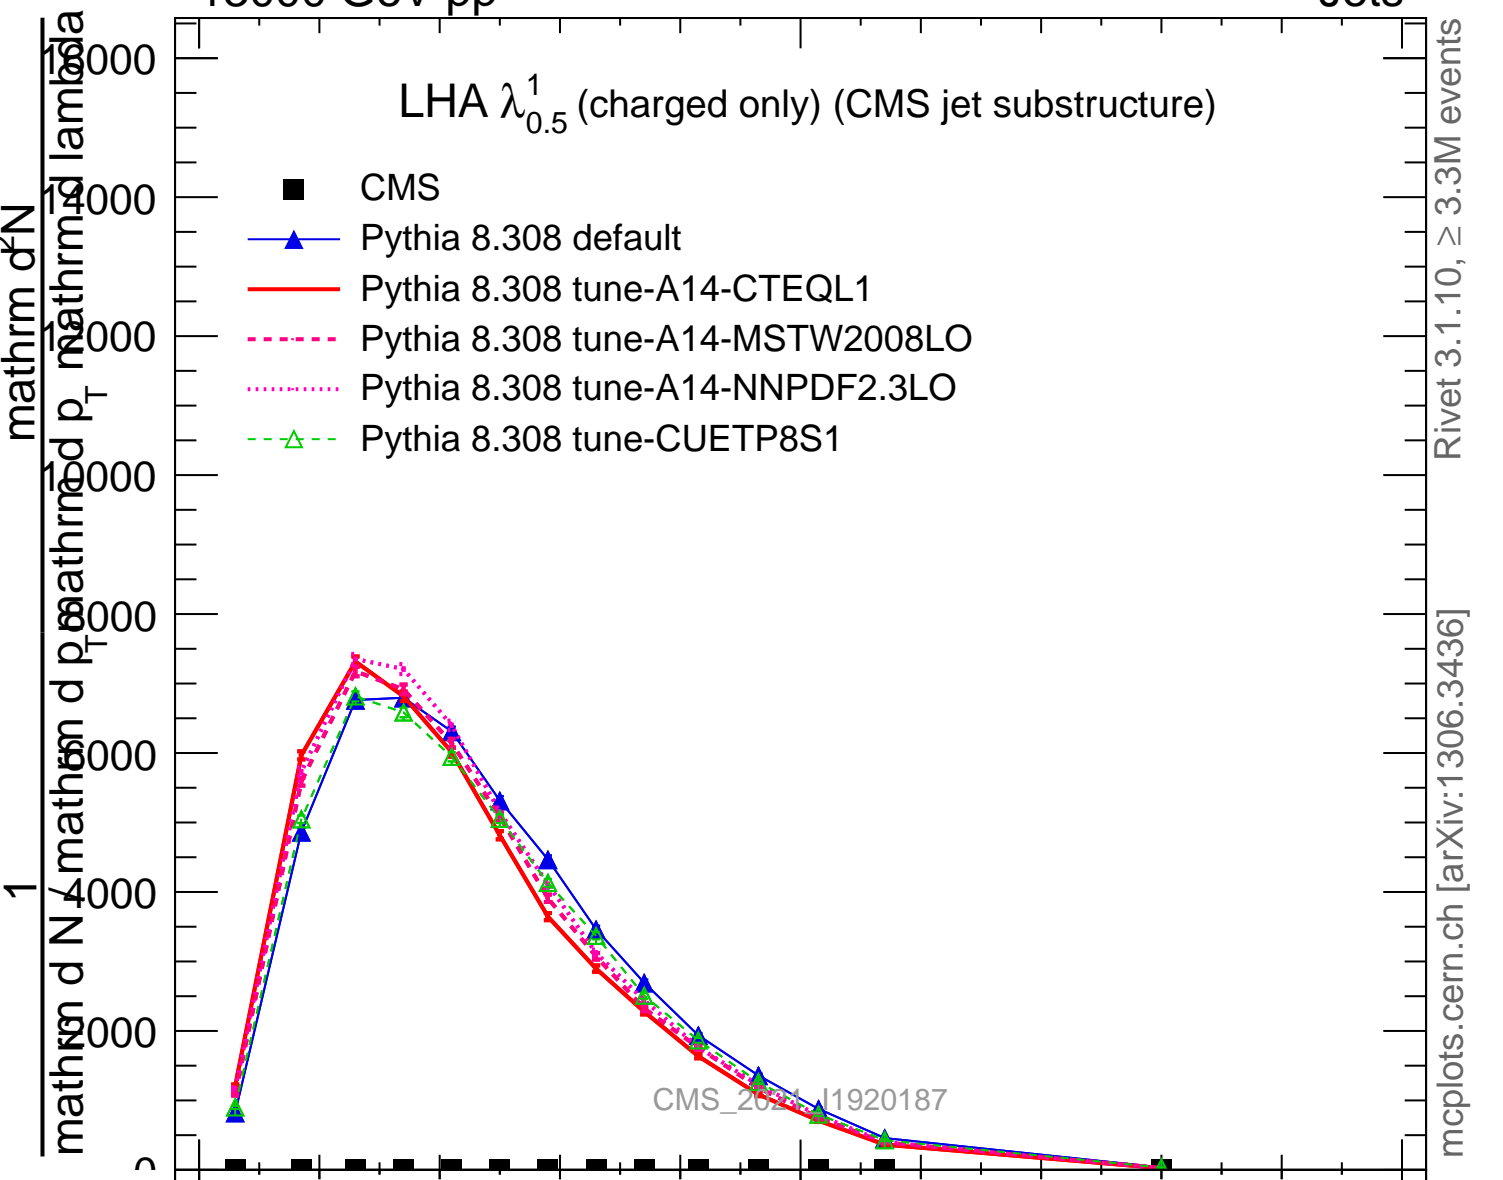

LHA $\lambda_{0.5}^1$ (charged only) (CMS jet substructure)

- CMS
- ▲ Pythia 8.308 default
- Pythia 8.308 tune-A14-CTEQL1
- - - Pythia 8.308 tune-A14-MSTW2008LO
- ⋯ Pythia 8.308 tune-A14-NNPDF2.3LO
- - Δ Pythia 8.308 tune-CUETP8S1

Rivet 3.1.10, ≥ 3.3M events
mcplots.cern.ch [arXiv:1306.3436]