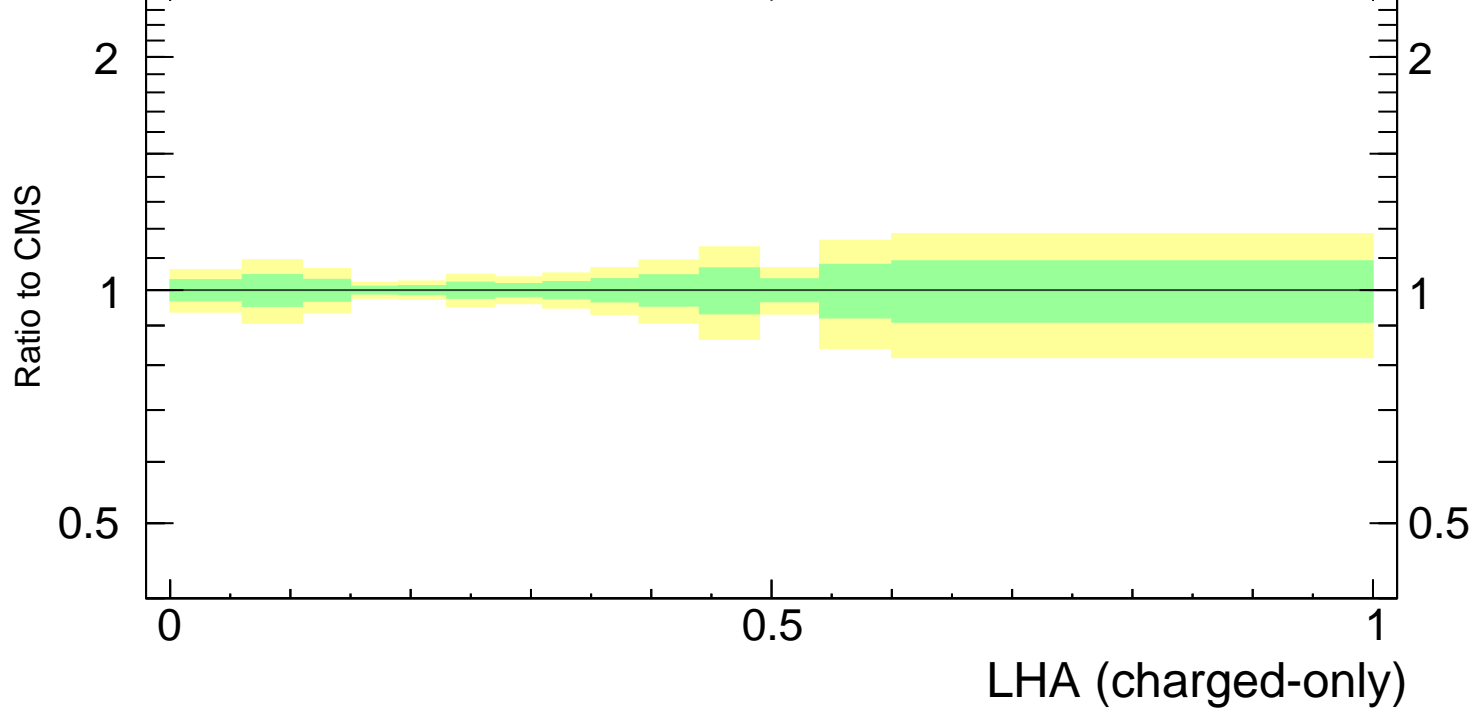

LHA $\lambda_{0.5}^1$ (charged only) (CMS jet substructure)

- CMS
- ▲ Pythia 8.308 default
- Pythia 8.308 tune-A14-CTEQL1
- - - Pythia 8.308 tune-A14-MSTW2008LO
- ⋯ Pythia 8.308 tune-A14-NNPDF2.3LO
- - Δ Pythia 8.308 tune-CUETP8S1

Rivet 3.1.10, ≥ 3.3M events
mcplots.cern.ch [arXiv:1306.3436]