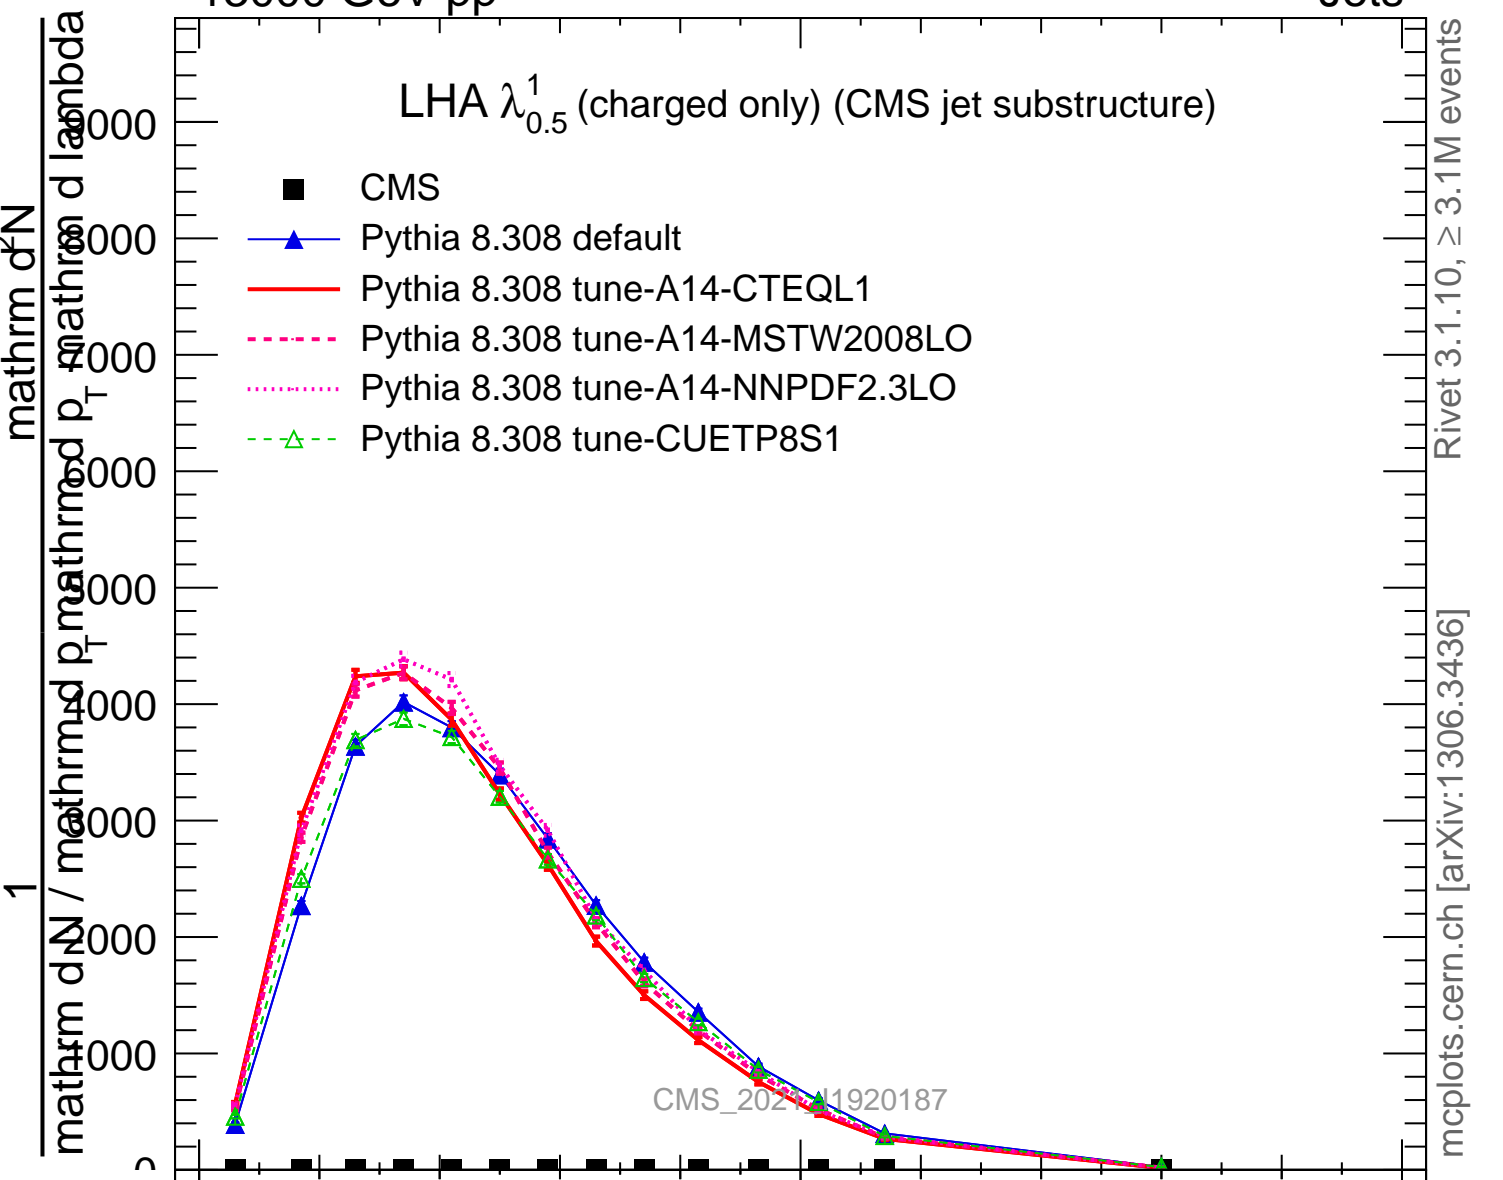

LHA $\lambda_{0.5}^1$ (charged only) (CMS jet substructure)

- CMS
- ▲ Pythia 8.308 default
- Pythia 8.308 tune-A14-CTEQL1
- - - Pythia 8.308 tune-A14-MSTW2008LO
- ⋯ Pythia 8.308 tune-A14-NNPDF2.3LO
- - Δ Pythia 8.308 tune-CUETP8S1

Rivet 3.1.10, ≥ 3.1M events
mcplots.cern.ch [arXiv:1306.3436]