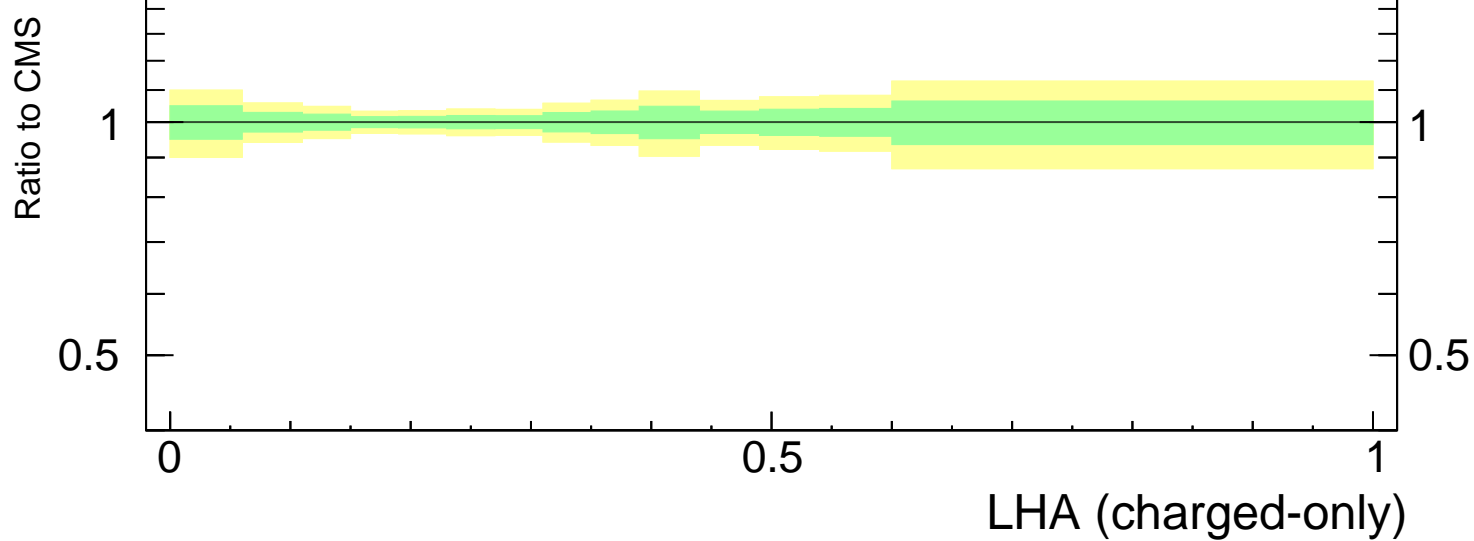

LHA $\lambda_{0.5}^1$ (charged only) (CMS jet substructure)

- CMS
- ▲ Pythia 8.308 default
- Pythia 8.308 tune-A14-CTEQL1
- - - Pythia 8.308 tune-A14-MSTW2008LO
- ⋯ Pythia 8.308 tune-A14-NNPDF2.3LO
- - Δ Pythia 8.308 tune-CUETP8S1

Rivet 3.1.10, ≥ 3.1M events
mcplots.cern.ch [arXiv:1306.3436]