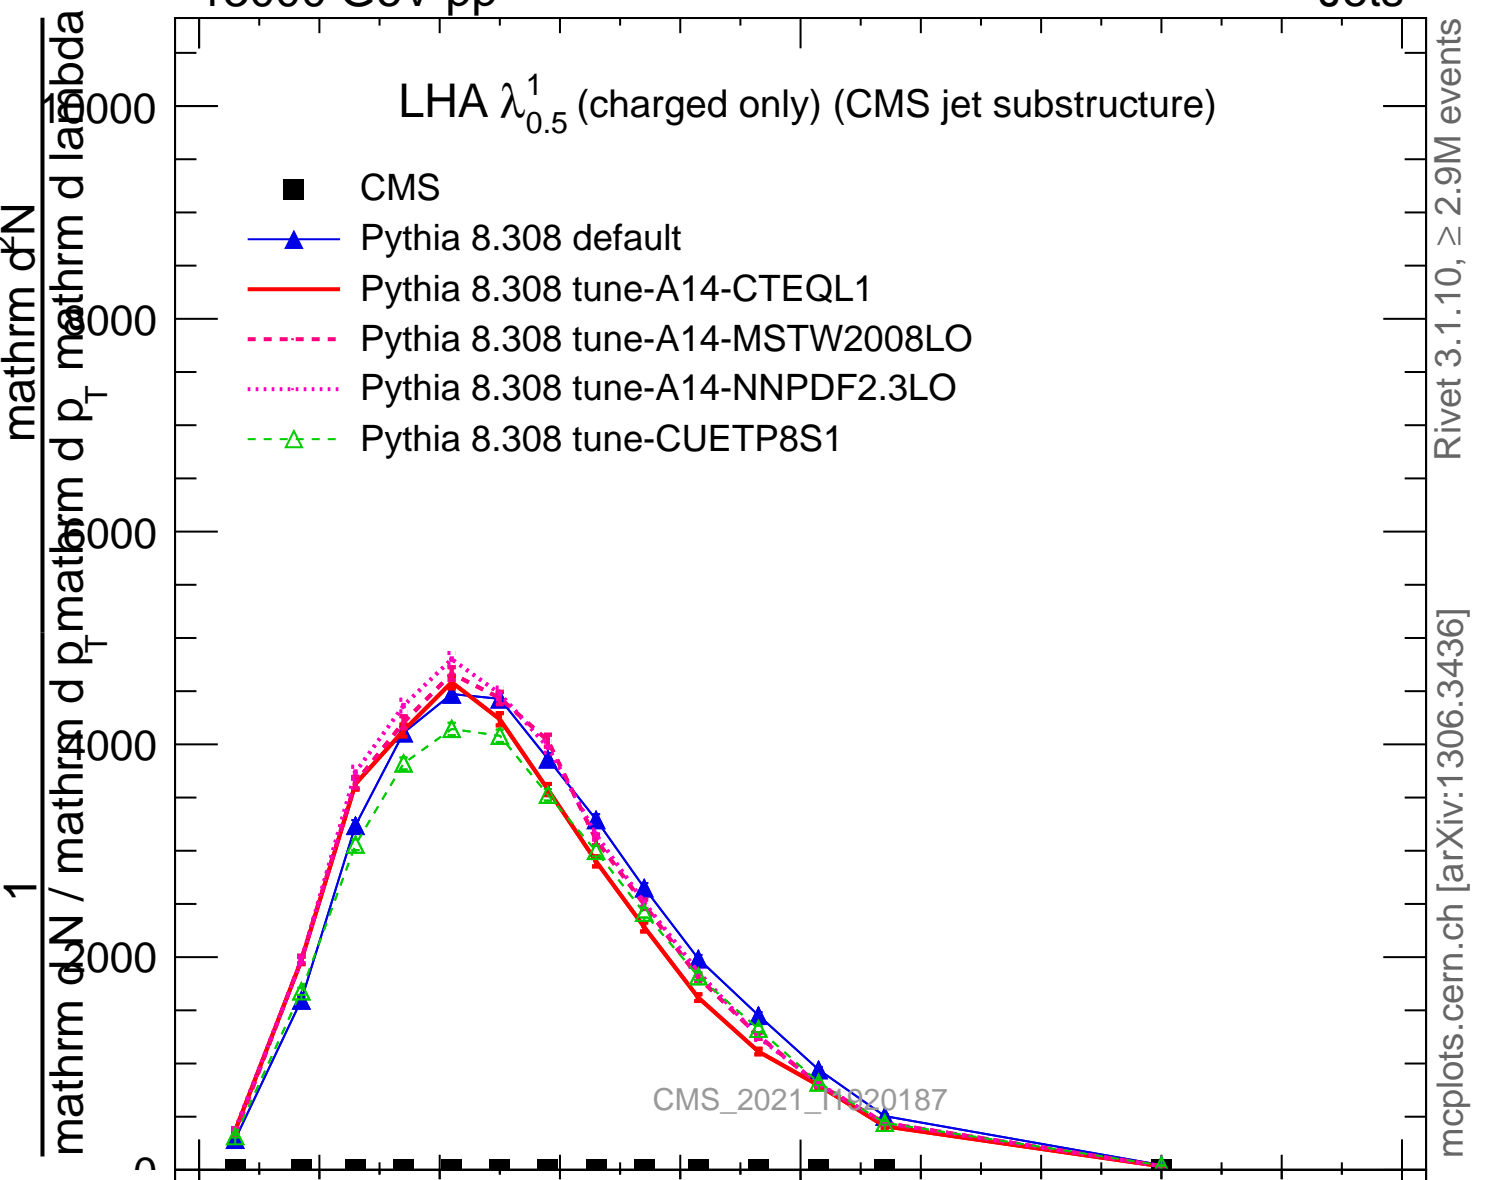

LHA  $\lambda_{0.5}^1$  (charged only) (CMS jet substructure)

- CMS
- ▲ Pythia 8.308 default
- Pythia 8.308 tune-A14-CTEQL1
- - - Pythia 8.308 tune-A14-MSTW2008LO
- ⋯ Pythia 8.308 tune-A14-NNPDF2.3LO
- - Δ Pythia 8.308 tune-CUETP8S1

CMS\_2021\_T-020187

Rivet 3.1.10, ≥ 2.9M events  
mcplots.cern.ch [arXiv:1306.3436]