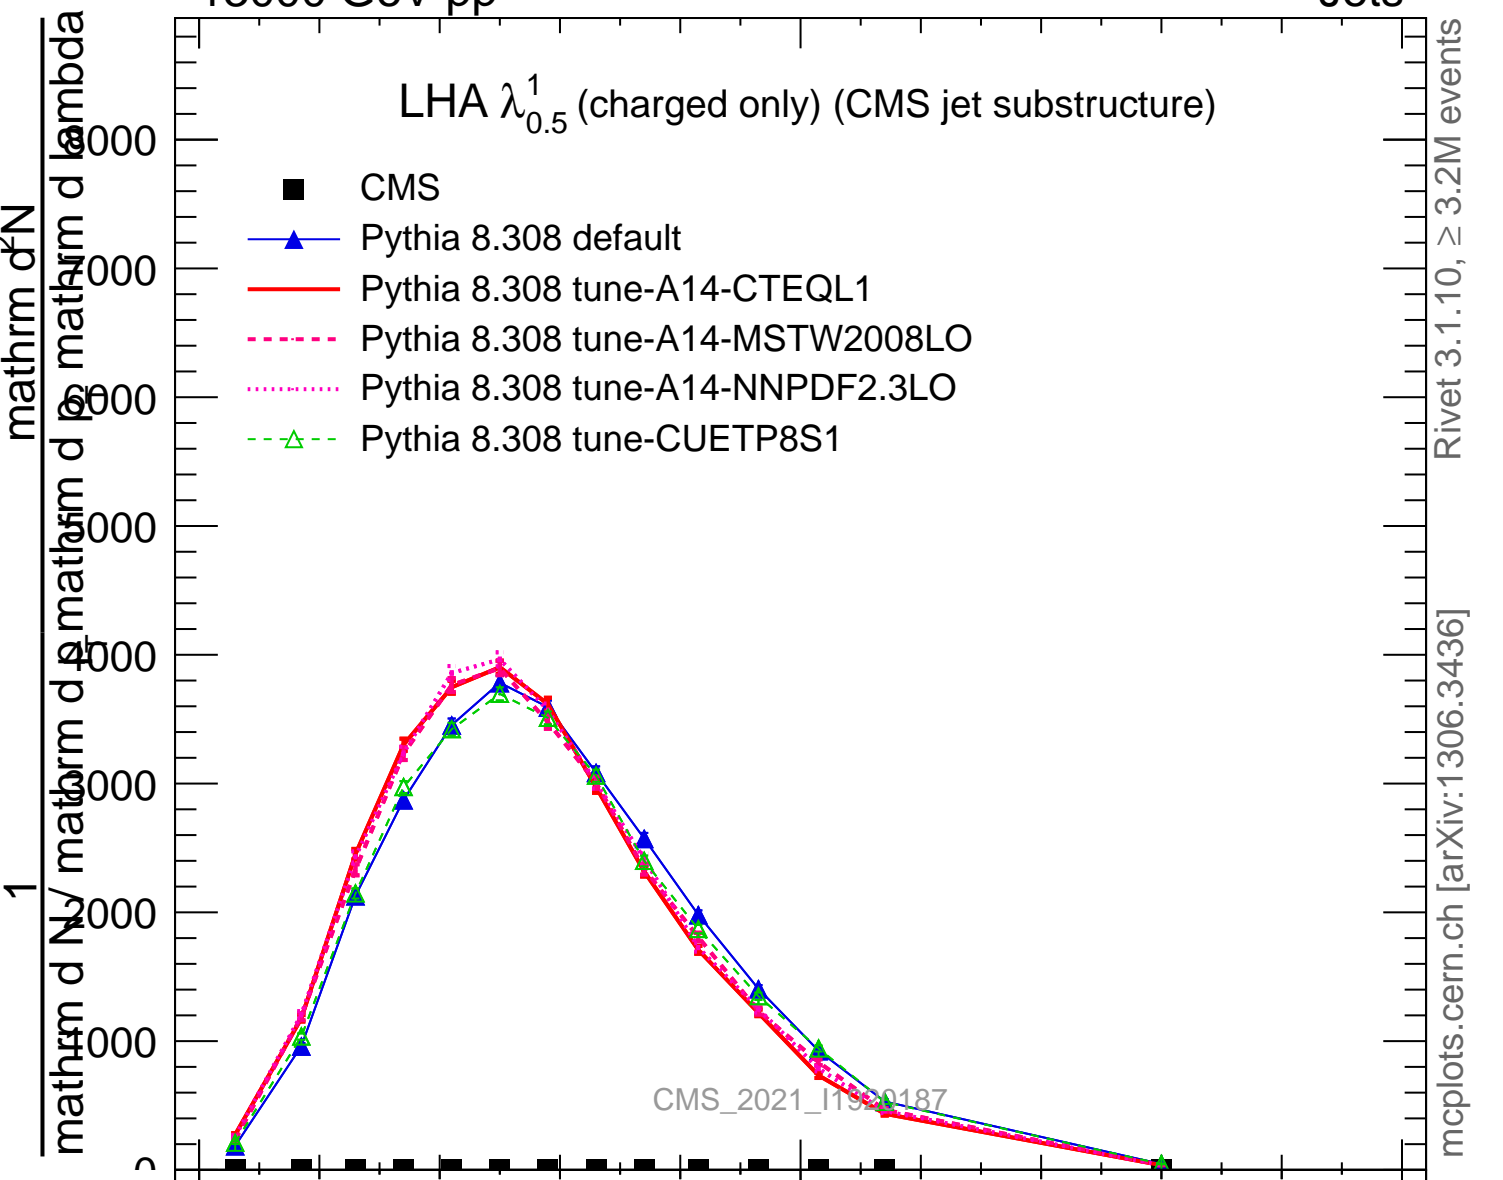

LHA  $\lambda_{0.5}^1$  (charged only) (CMS jet substructure)

- CMS
- ▲ Pythia 8.308 default
- Pythia 8.308 tune-A14-CTEQL1
- - - Pythia 8.308 tune-A14-MSTW2008LO
- ⋯ Pythia 8.308 tune-A14-NNPDF2.3LO
- - Δ Pythia 8.308 tune-CUETP8S1

Rivet 3.1.10, ≥ 3.2M events  
mcplots.cern.ch [arXiv:1306.3436]