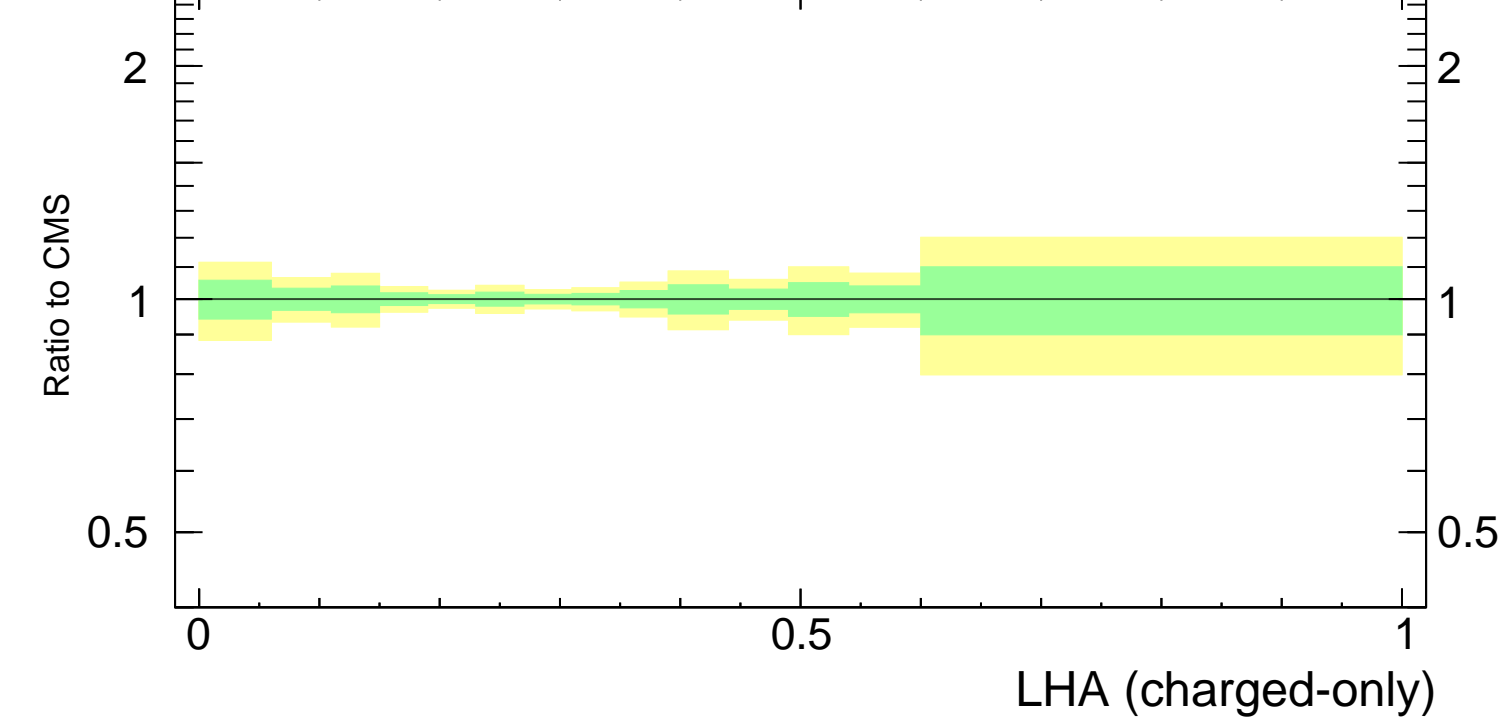

LHA  $\lambda_{0.5}^1$  (charged only) (CMS jet substructure)

- CMS
- ▲ Pythia 8.308 default
- Pythia 8.308 tune-A14-CTEQL1
- - - Pythia 8.308 tune-A14-MSTW2008LO
- ⋯ Pythia 8.308 tune-A14-NNPDF2.3LO
- - Δ Pythia 8.308 tune-CUETP8S1

Rivet 3.1.10, ≥ 3.2M events  
mcplots.cern.ch [arXiv:1306.3436]