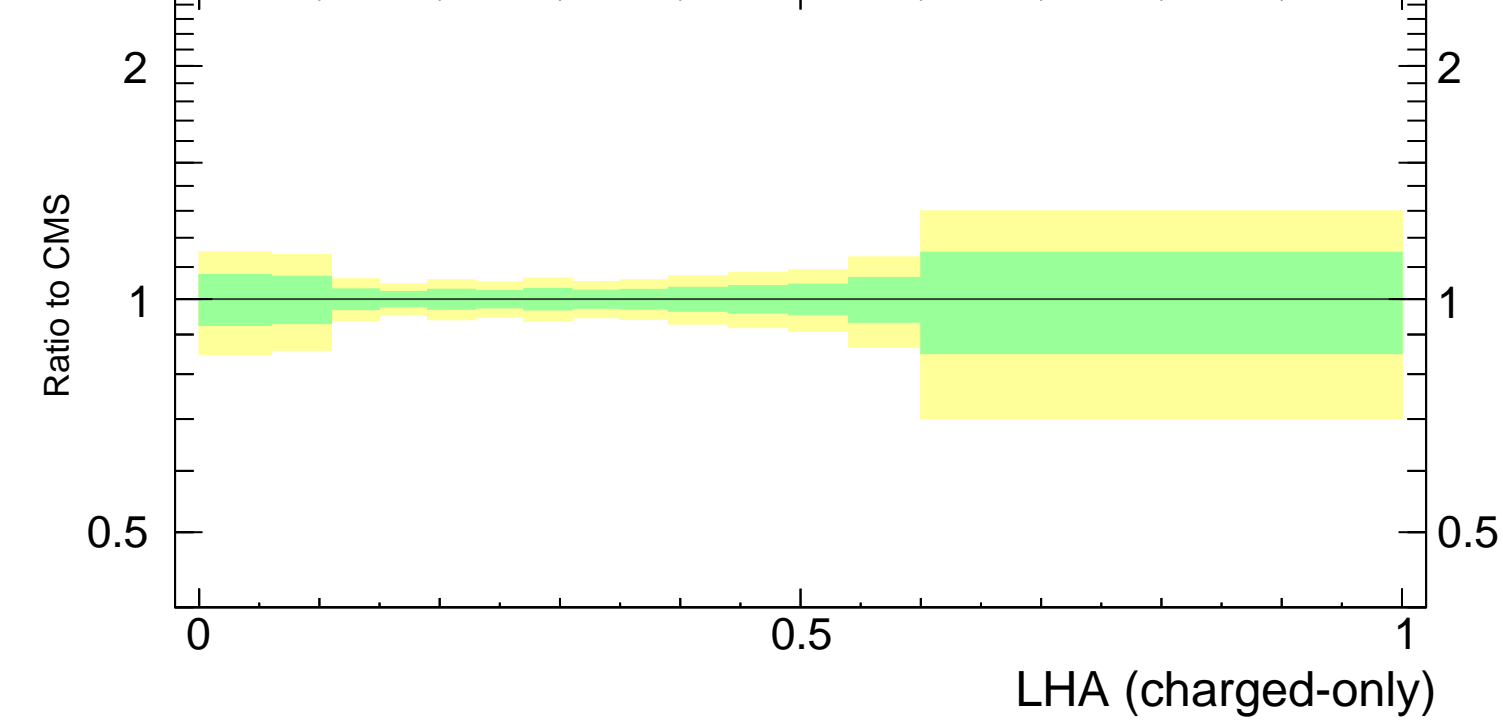

LHA $\lambda_{0.5}^1$ (charged only) (CMS jet substructure)

- CMS
- ▲ Pythia 8.308 default
- Pythia 8.308 tune-A14-CTEQL1
- - - Pythia 8.308 tune-A14-MSTW2008LO
- ⋯ Pythia 8.308 tune-A14-NNPDF2.3LO
- - Δ Pythia 8.308 tune-CUETP8S1

Rivet 3.1.10, ≥ 3.1M events
mcplots.cern.ch [arXiv:1306.3436]