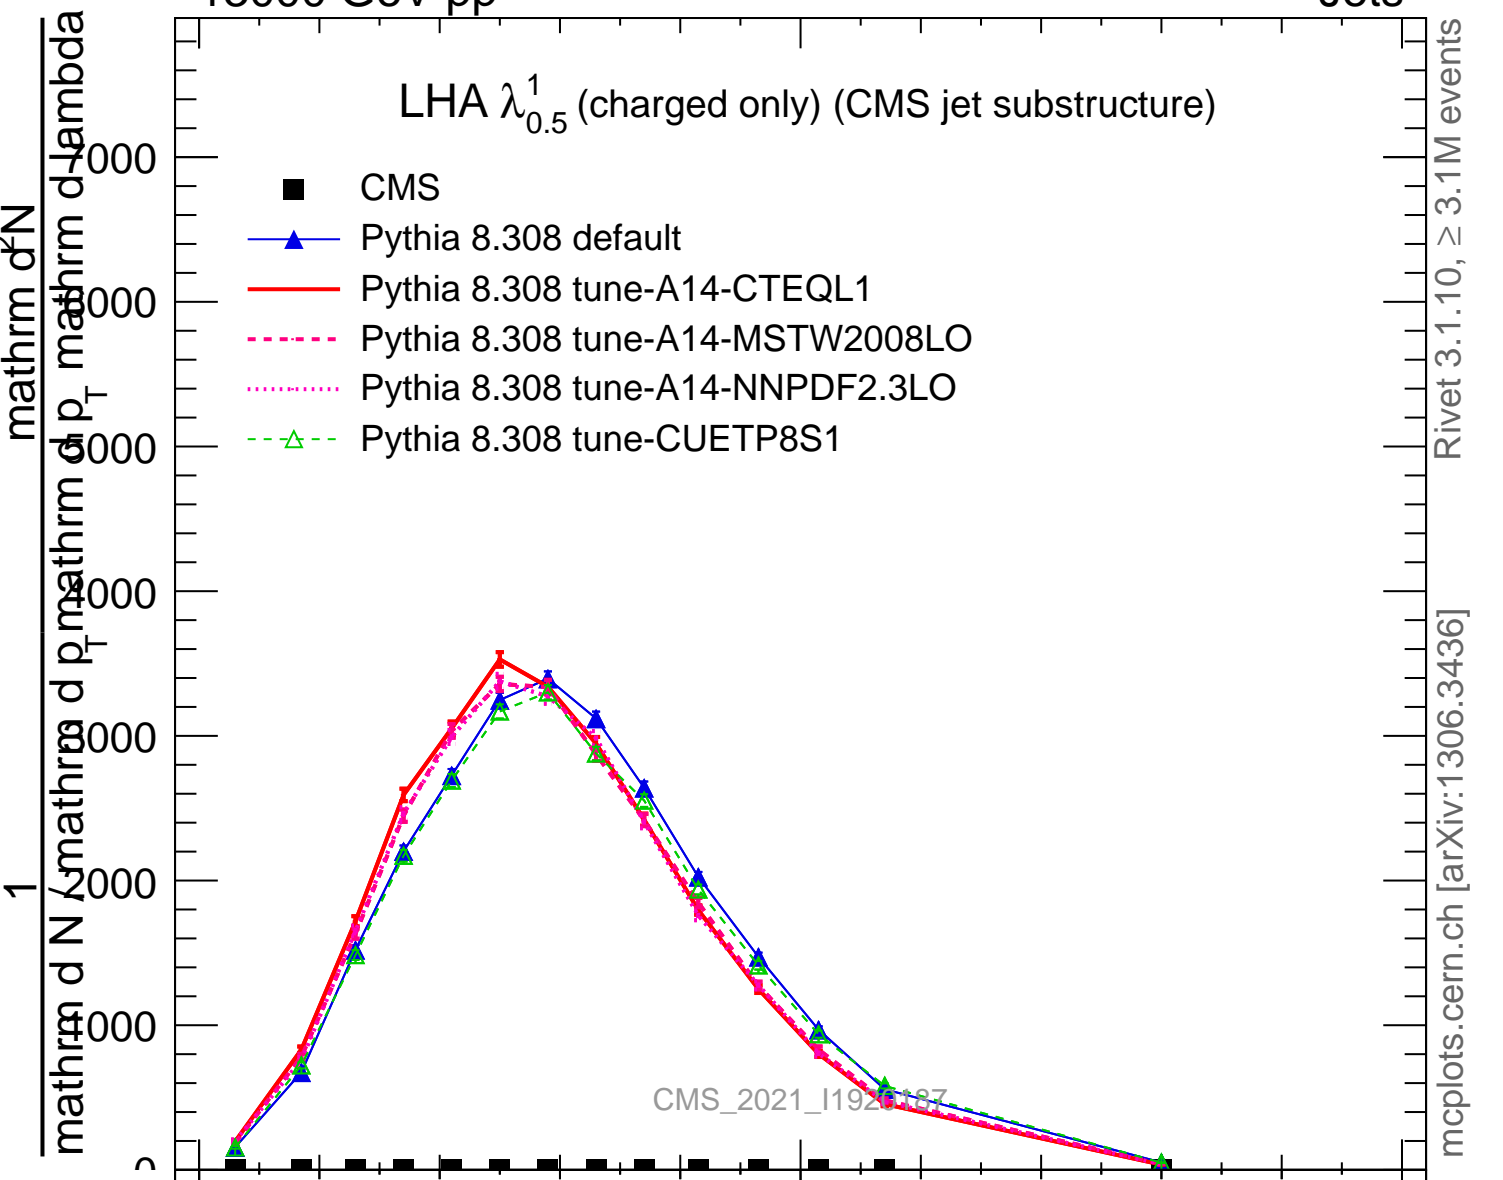

LHA $\lambda_{0.5}^1$ (charged only) (CMS jet substructure)

- CMS
- ▲ Pythia 8.308 default
- Pythia 8.308 tune-A14-CTEQL1
- - - Pythia 8.308 tune-A14-MSTW2008LO
- ⋯ Pythia 8.308 tune-A14-NNPDF2.3LO
- - Δ Pythia 8.308 tune-CUETP8S1

Rivet 3.1.10, ≥ 3.1M events
mcplots.cern.ch [arXiv:1306.3436]