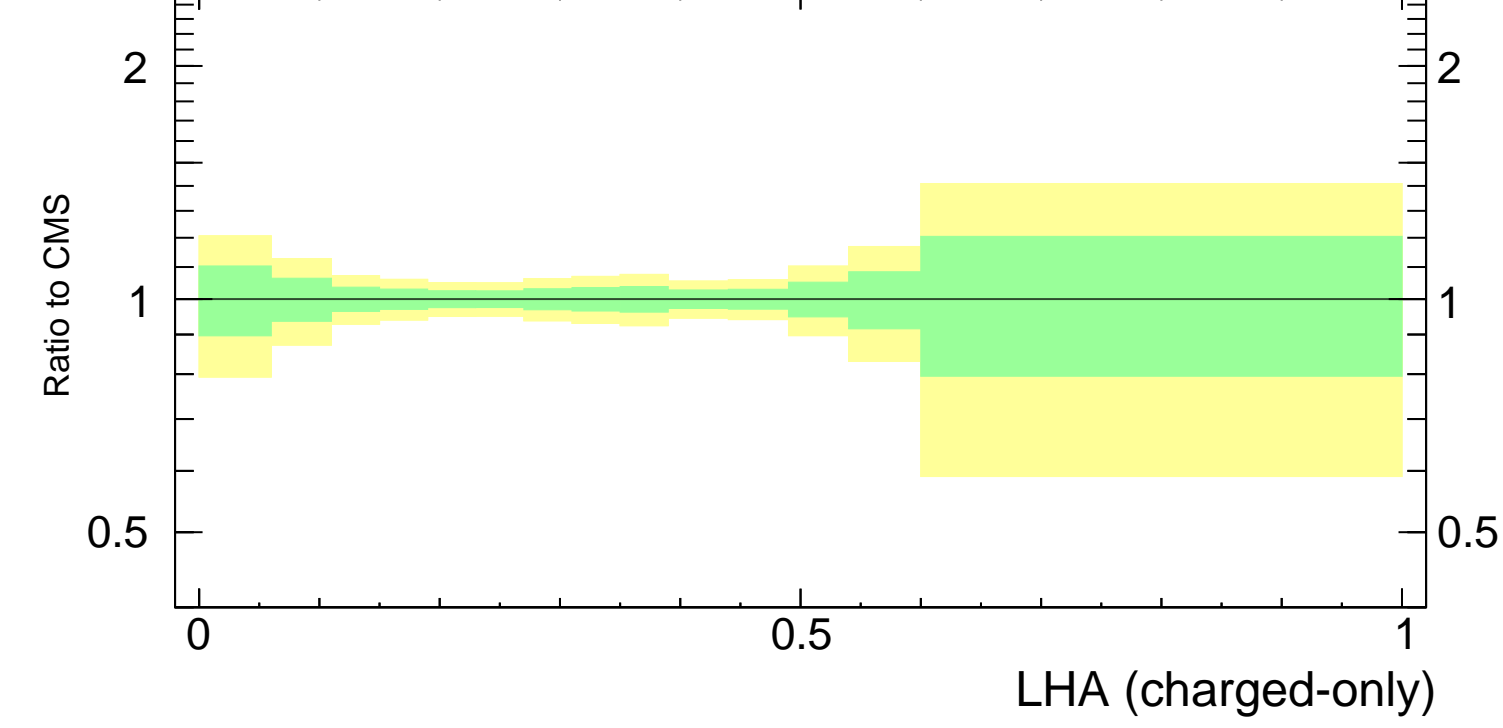

LHA $\lambda_{0.5}^1$ (charged only) (CMS jet substructure)

- CMS
- ▲ Pythia 8.308 default
- Pythia 8.308 tune-A14-CTEQL1
- - - Pythia 8.308 tune-A14-MSTW2008LO
- ⋯ Pythia 8.308 tune-A14-NNPDF2.3LO
- - Δ Pythia 8.308 tune-CUETP8S1

Rivet 3.1.10, ≥ 2.9M events

mcplots.cern.ch [arXiv:1306.3436]