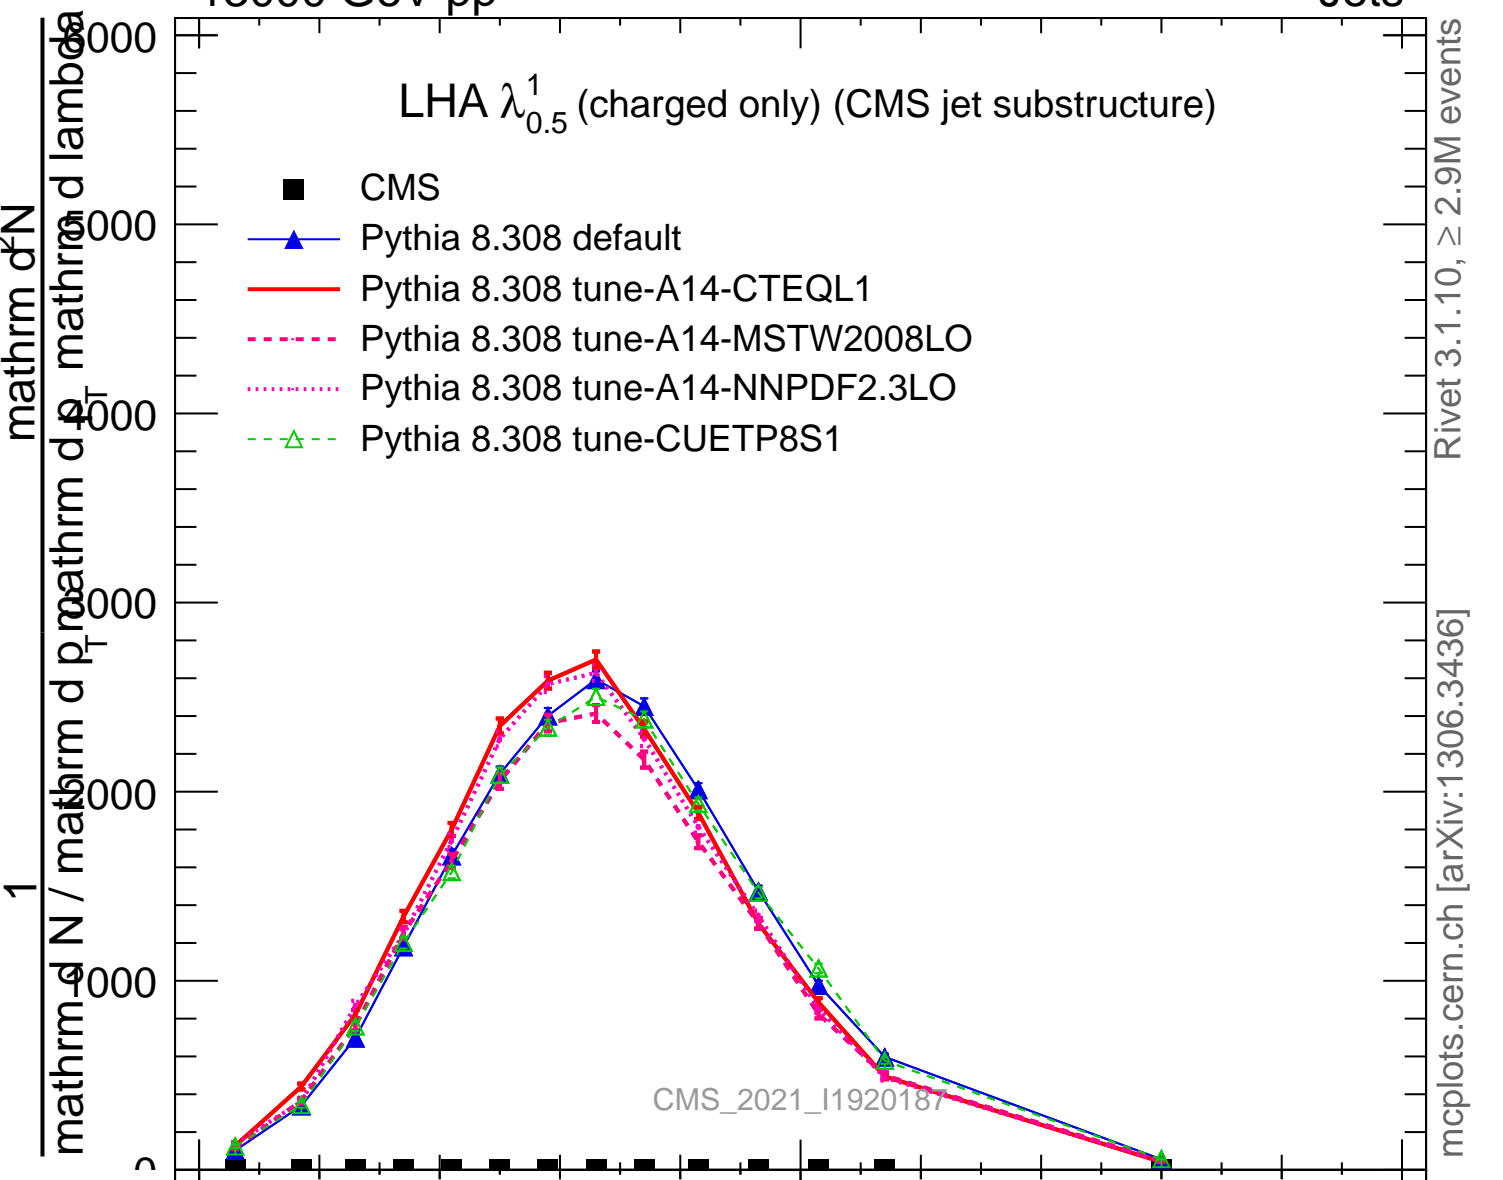

LHA $\lambda_{0.5}^1$ (charged only) (CMS jet substructure)

- CMS
- ▲ Pythia 8.308 default
- Pythia 8.308 tune-A14-CTEQL1
- - - Pythia 8.308 tune-A14-MSTW2008LO
- ⋯ Pythia 8.308 tune-A14-NNPDF2.3LO
- - Δ Pythia 8.308 tune-CUETP8S1

Rivet 3.1.10, ≥ 2.9M events

mcplots.cern.ch [arXiv:1306.3436]