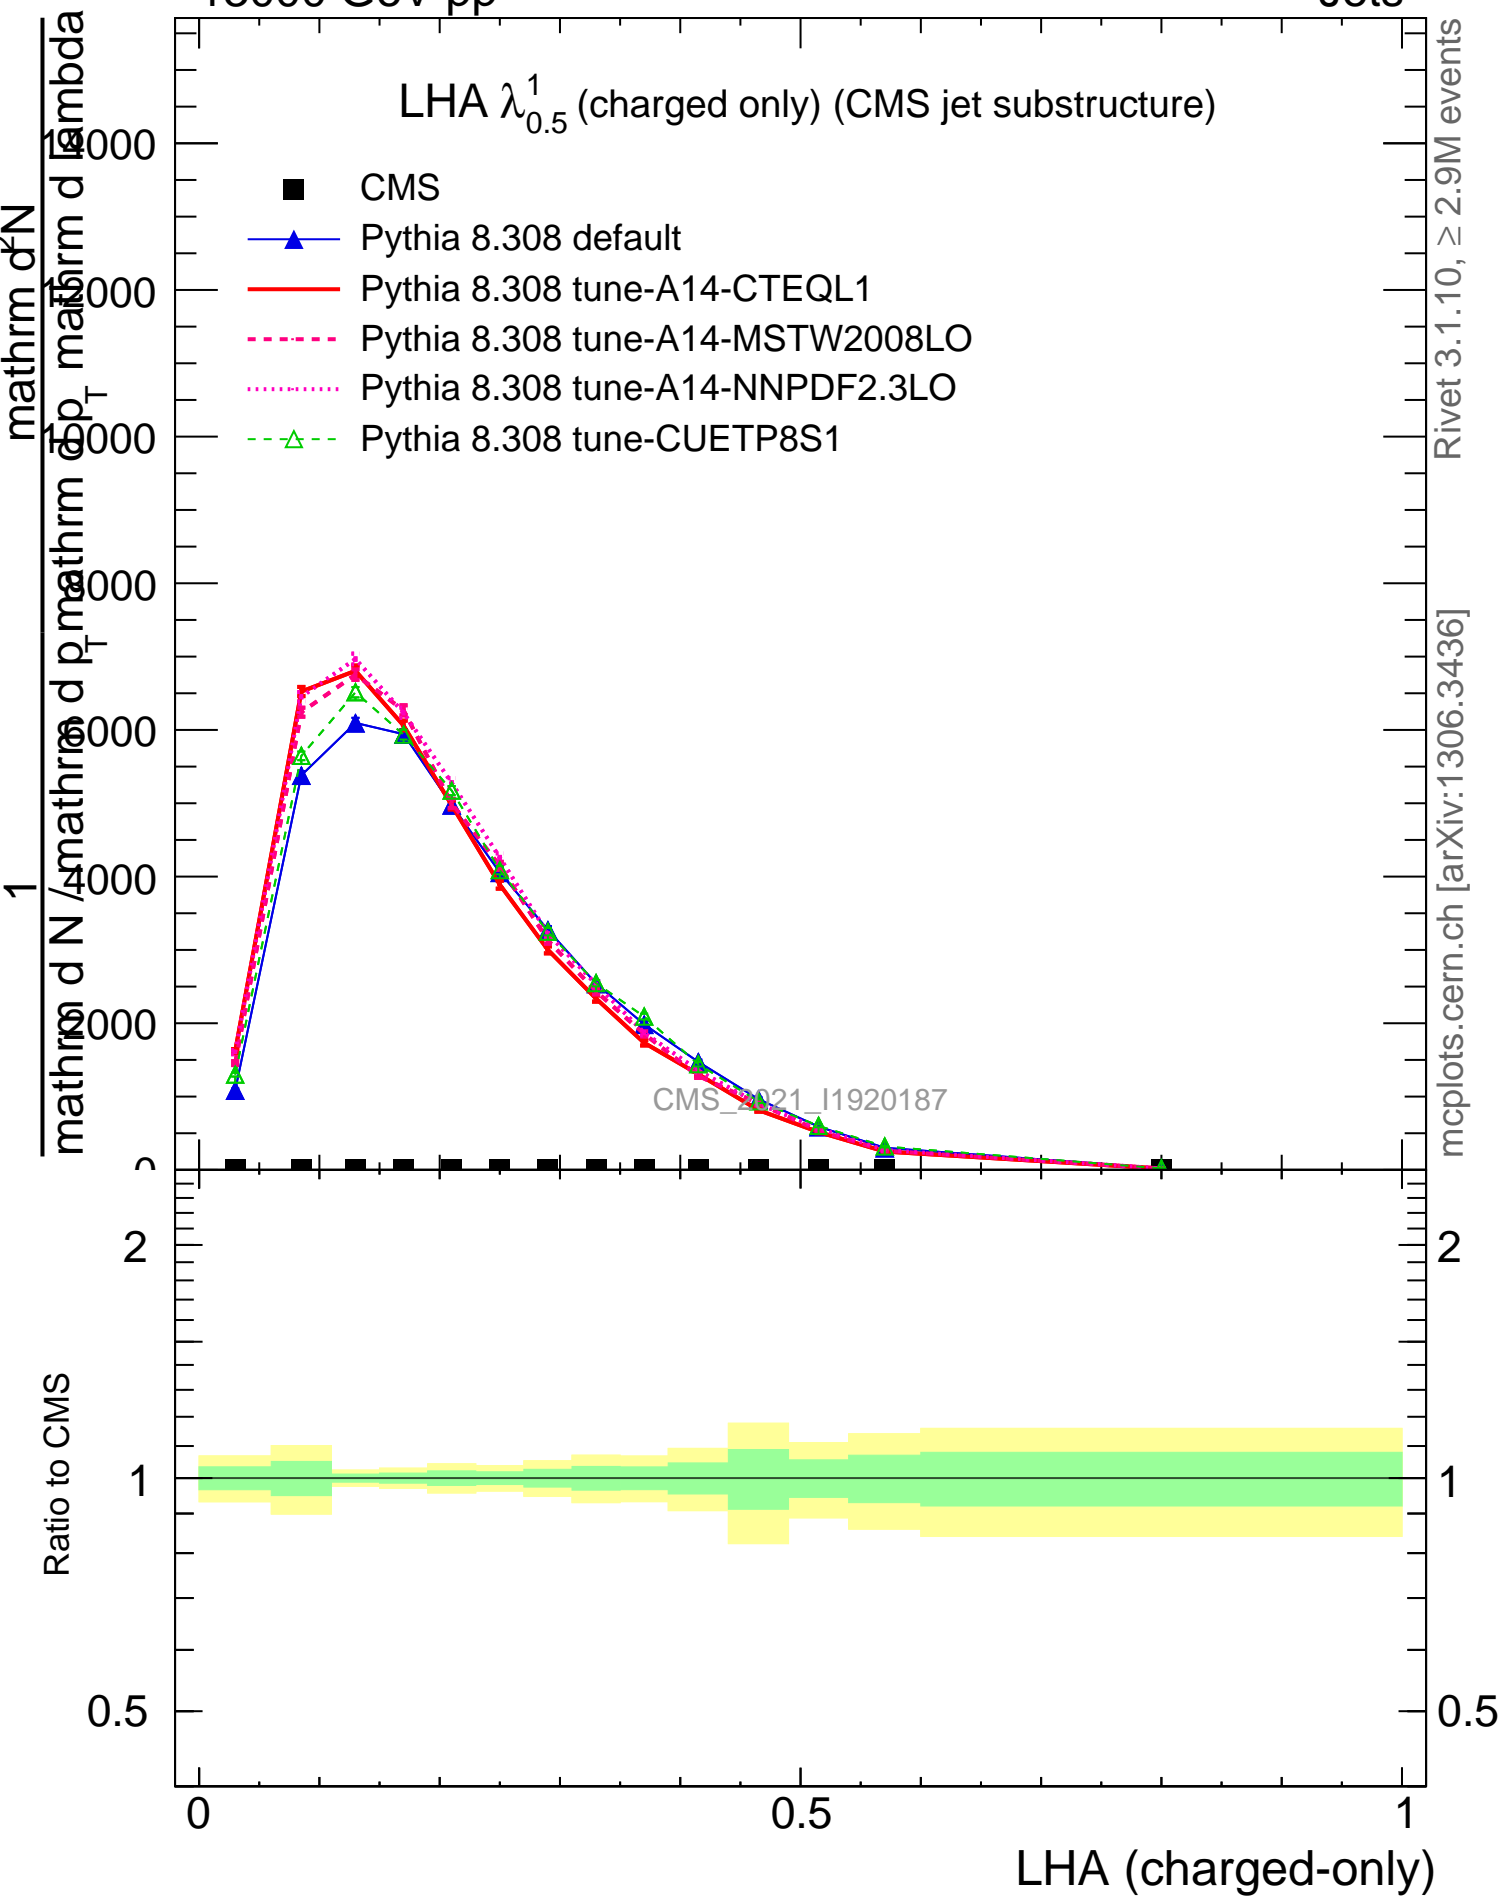

LHA $\lambda_{0.5}^1$ (charged only) (CMS jet substructure)

- CMS
- ▲ Pythia 8.308 default
- Pythia 8.308 tune-A14-CTEQL1
- - - Pythia 8.308 tune-A14-MSTW2008LO
- ⋯ Pythia 8.308 tune-A14-NNPDF2.3LO
- - Δ Pythia 8.308 tune-CUETP8S1

Rivet 3.1.10, ≥ 2.9M events
mcplots.cern.ch [arXiv:1306.3436]