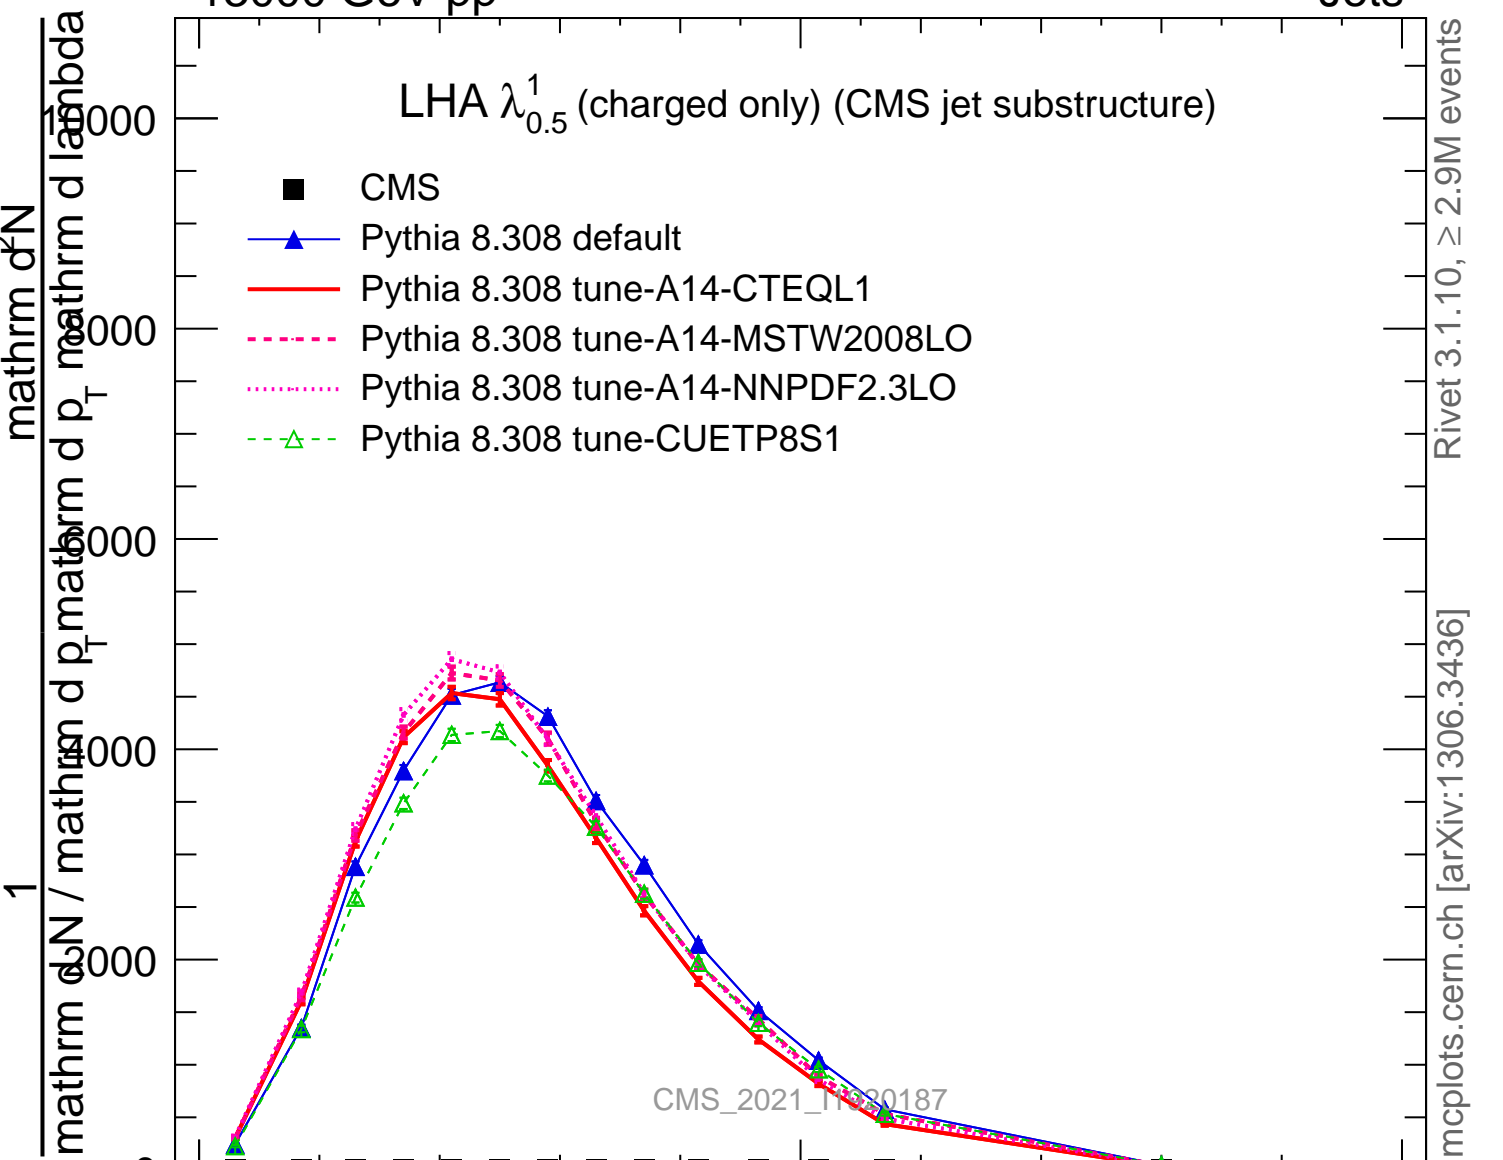

LHA  $\lambda_{0.5}^1$  (charged only) (CMS jet substructure)

- CMS
- ▲ Pythia 8.308 default
- Pythia 8.308 tune-A14-CTEQL1
- - - Pythia 8.308 tune-A14-MSTW2008LO
- ⋯ Pythia 8.308 tune-A14-NNPDF2.3LO
- - Δ Pythia 8.308 tune-CUETP8S1

Rivet 3.1.10, ≥ 2.9M events

mcplots.cern.ch [arXiv:1306.3436]