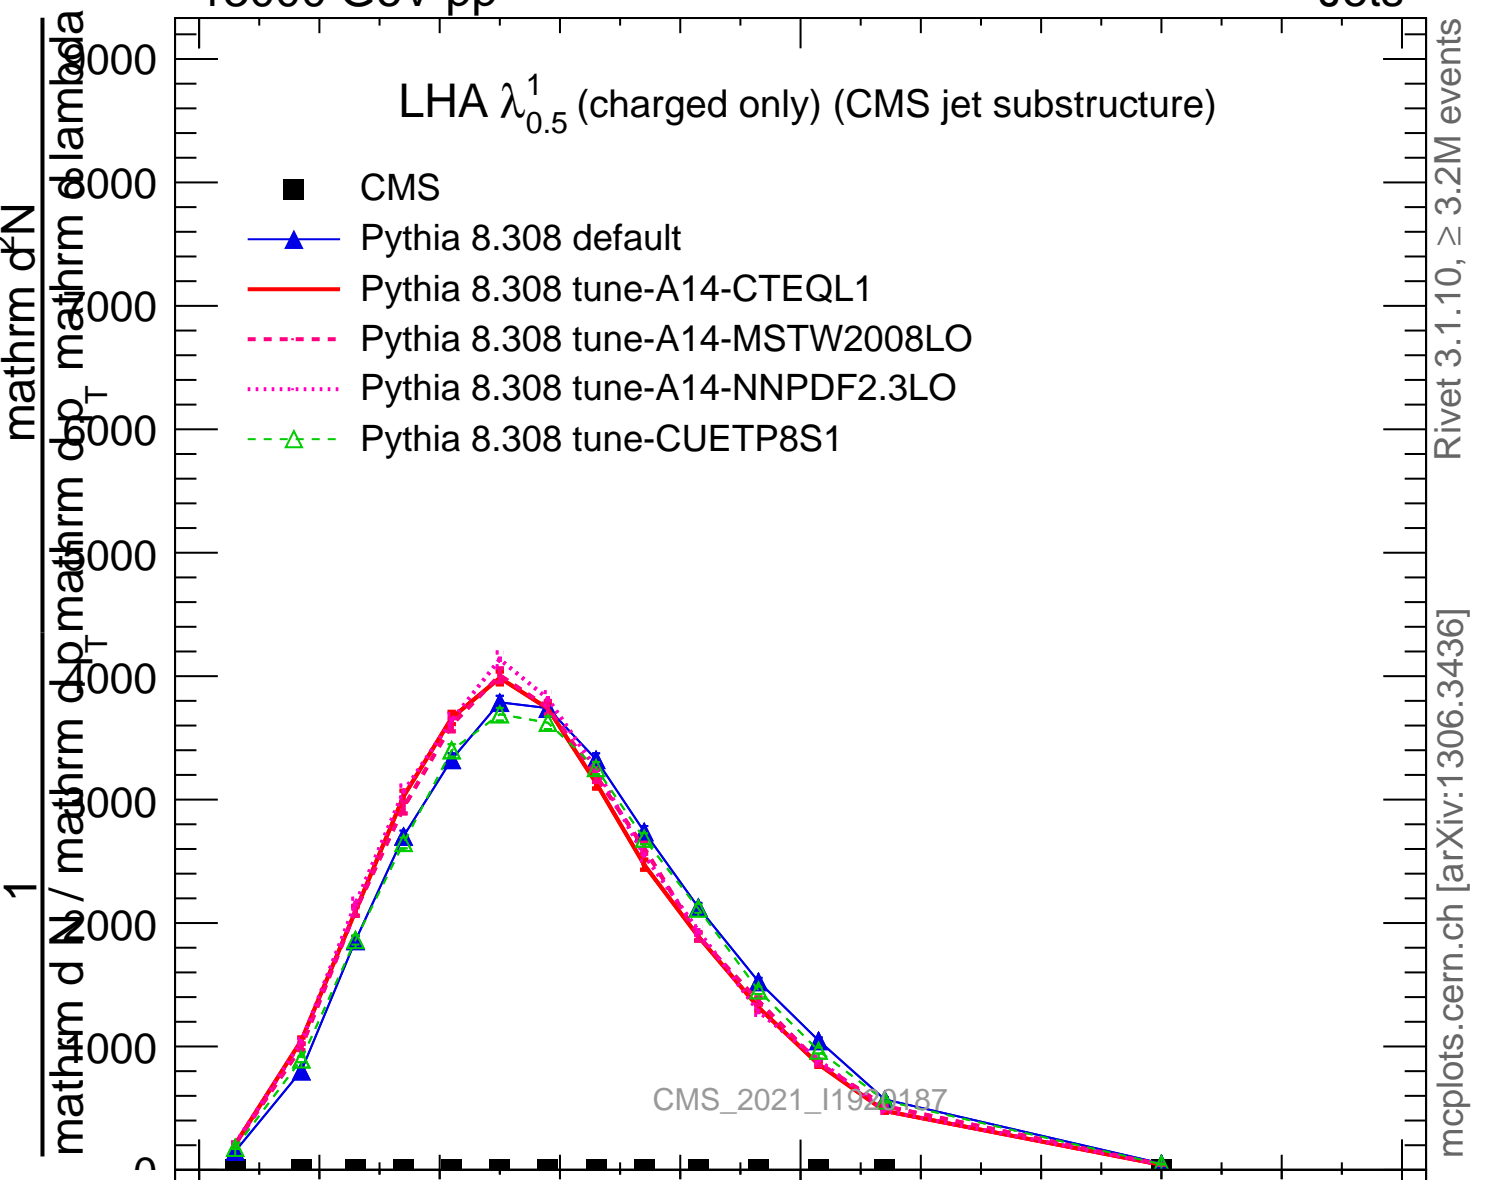

LHA  $\lambda_{0.5}^1$  (charged only) (CMS jet substructure)

- CMS
- ▲ Pythia 8.308 default
- Pythia 8.308 tune-A14-CTEQL1
- - - Pythia 8.308 tune-A14-MSTW2008LO
- ⋯ Pythia 8.308 tune-A14-NNPDF2.3LO
- - Δ Pythia 8.308 tune-CUETP8S1

Rivet 3.1.10, ≥ 3.2M events

mcplots.cern.ch [arXiv:1306.3436]