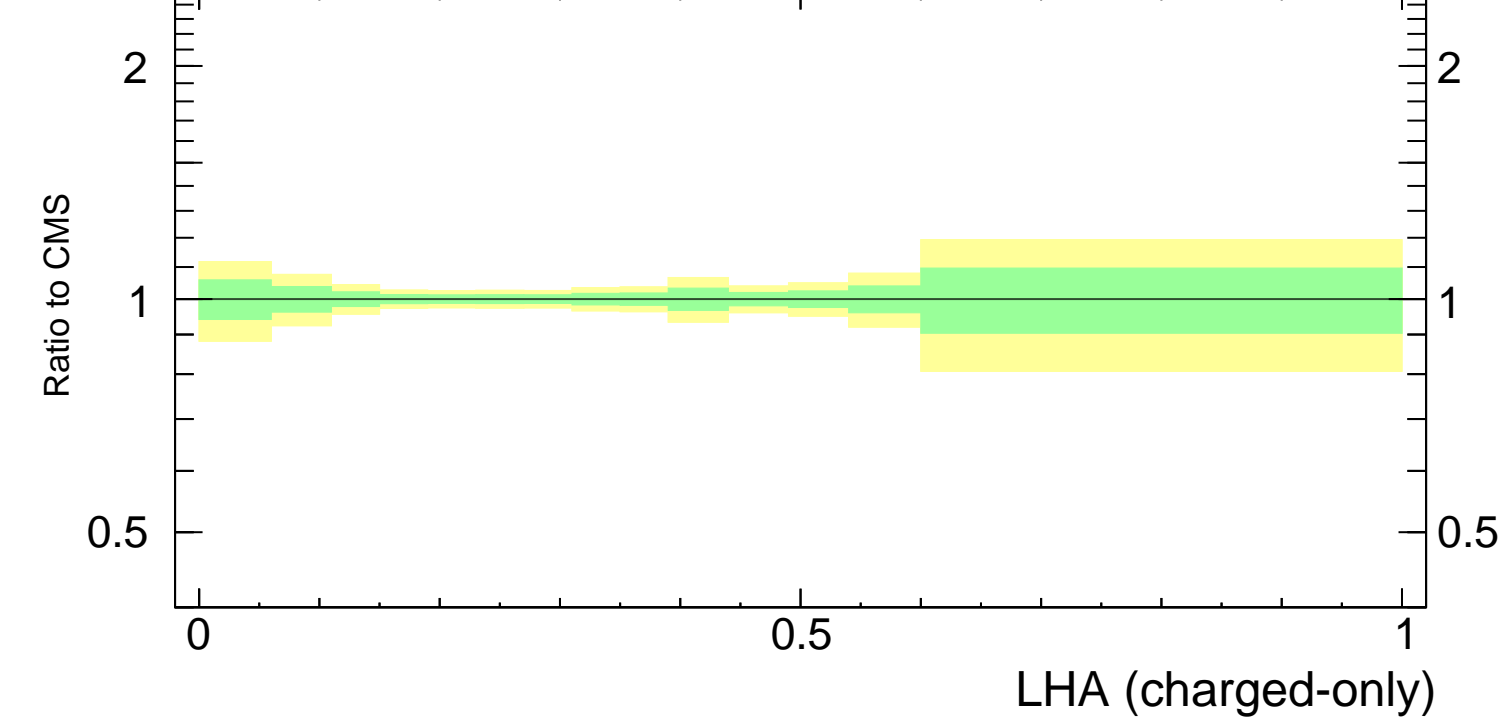

LHA  $\lambda_{0.5}^1$  (charged only) (CMS jet substructure)

- CMS
- ▲ Pythia 8.308 default
- Pythia 8.308 tune-A14-CTEQL1
- - - Pythia 8.308 tune-A14-MSTW2008LO
- ⋯ Pythia 8.308 tune-A14-NNPDF2.3LO
- - Δ Pythia 8.308 tune-CUETP8S1

Rivet 3.1.10, ≥ 3.2M events

mcplots.cern.ch [arXiv:1306.3436]