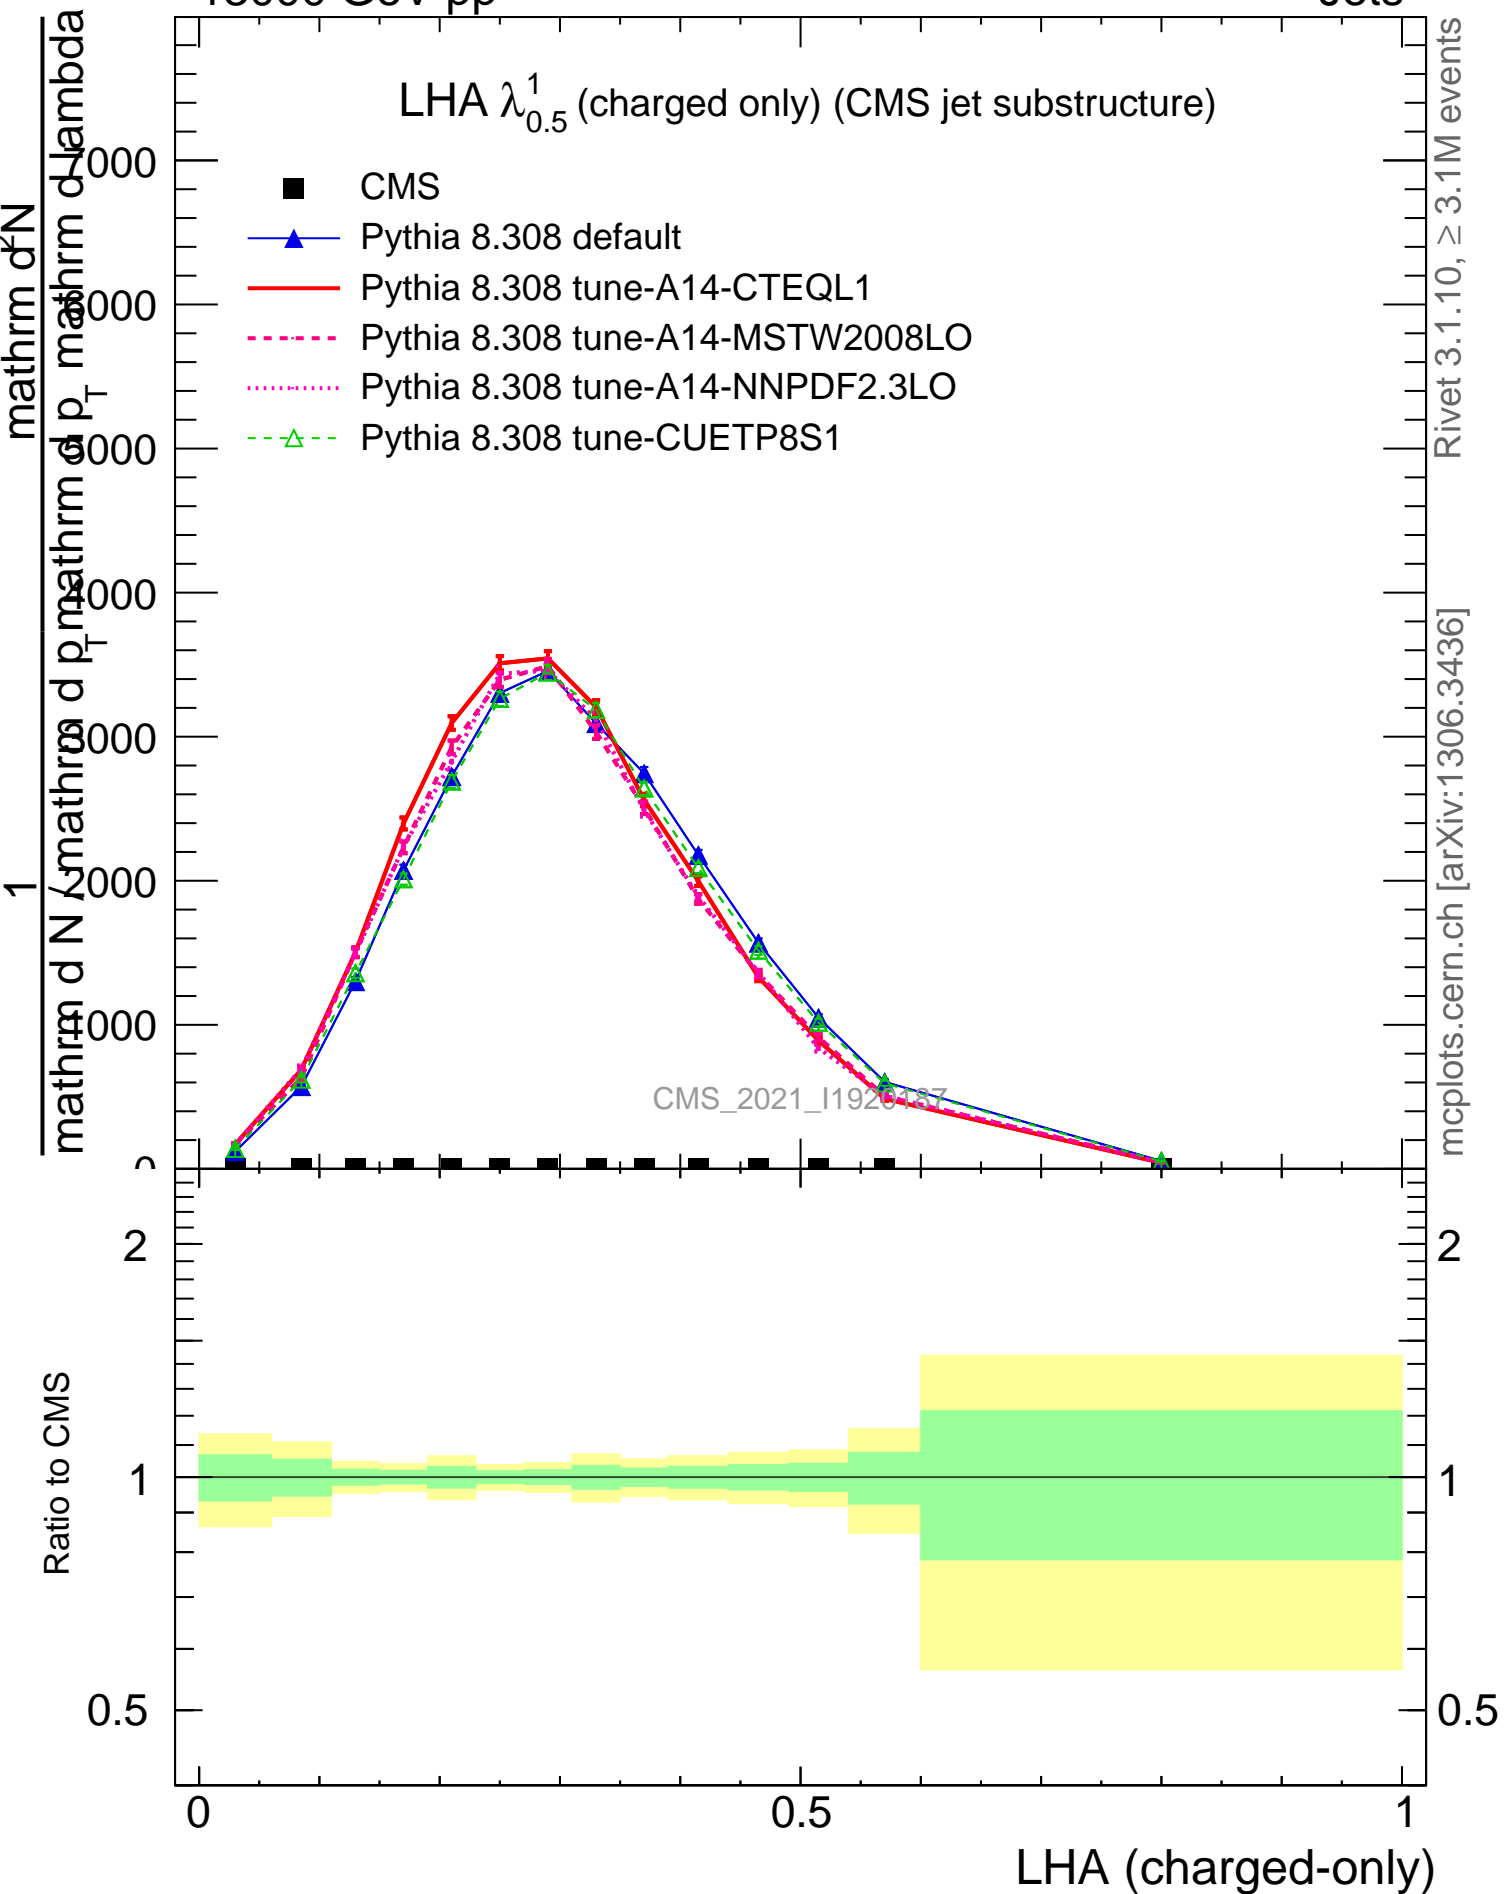

LHA $\lambda_{0.5}^1$ (charged only) (CMS jet substructure)

- CMS
- ▲ Pythia 8.308 default
- Pythia 8.308 tune-A14-CTEQL1
- - - Pythia 8.308 tune-A14-MSTW2008LO
- ⋯ Pythia 8.308 tune-A14-NNPDF2.3LO
- - Δ Pythia 8.308 tune-CUETP8S1

Rivet 3.1.10, $\geq 3.1M$ events
mcplots.cern.ch [arXiv:1306.3436]