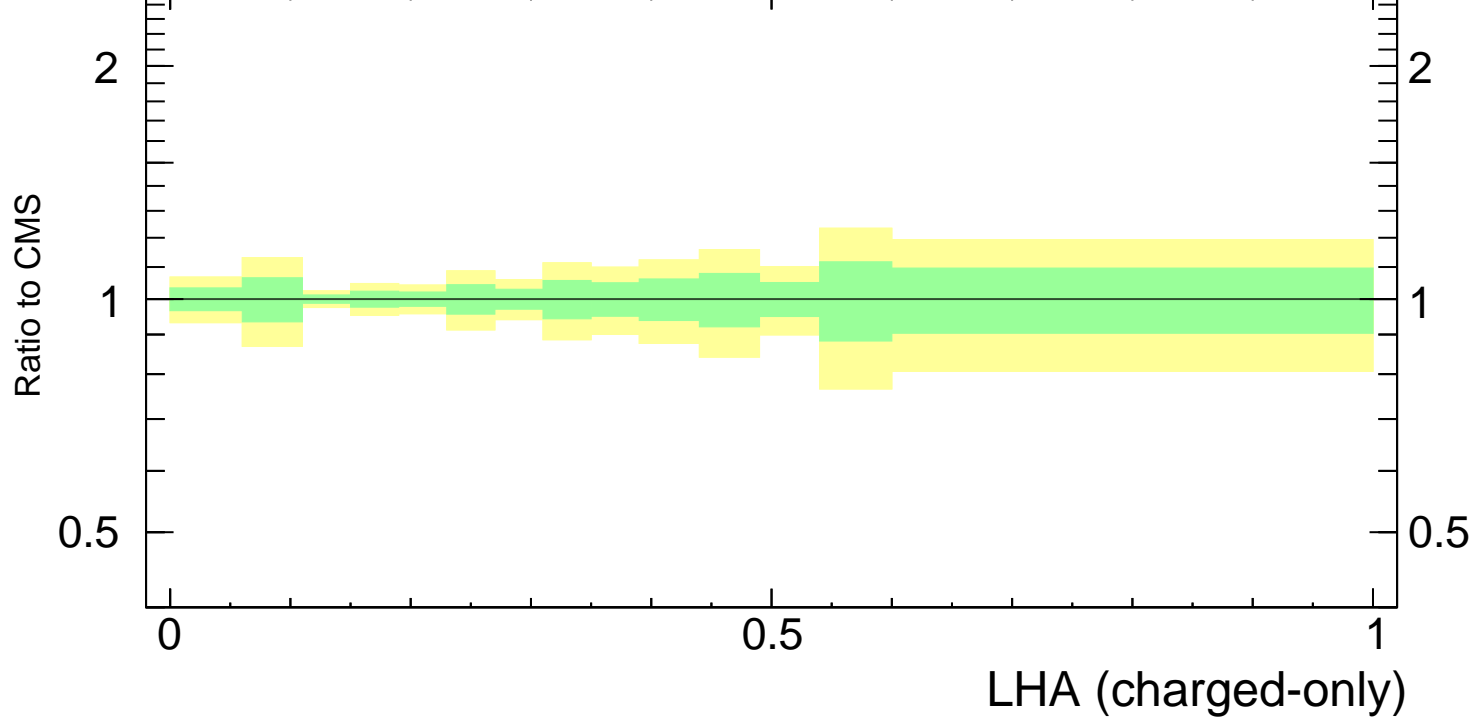

LHA  $\lambda_{0.5}^1$  (charged only) (CMS jet substructure)

- CMS
- ▲ Pythia 8.308 default
- Pythia 8.308 tune-A14-CTEQL1
- - - Pythia 8.308 tune-A14-MSTW2008LO
- ⋯ Pythia 8.308 tune-A14-NNPDF2.3LO
- - Δ Pythia 8.308 tune-CUETP8S1

CMS 2021\_11920187

mcplots.cern.ch [arXiv:1306.3436]

Rivet 3.1.10, ≥ 2.9M events