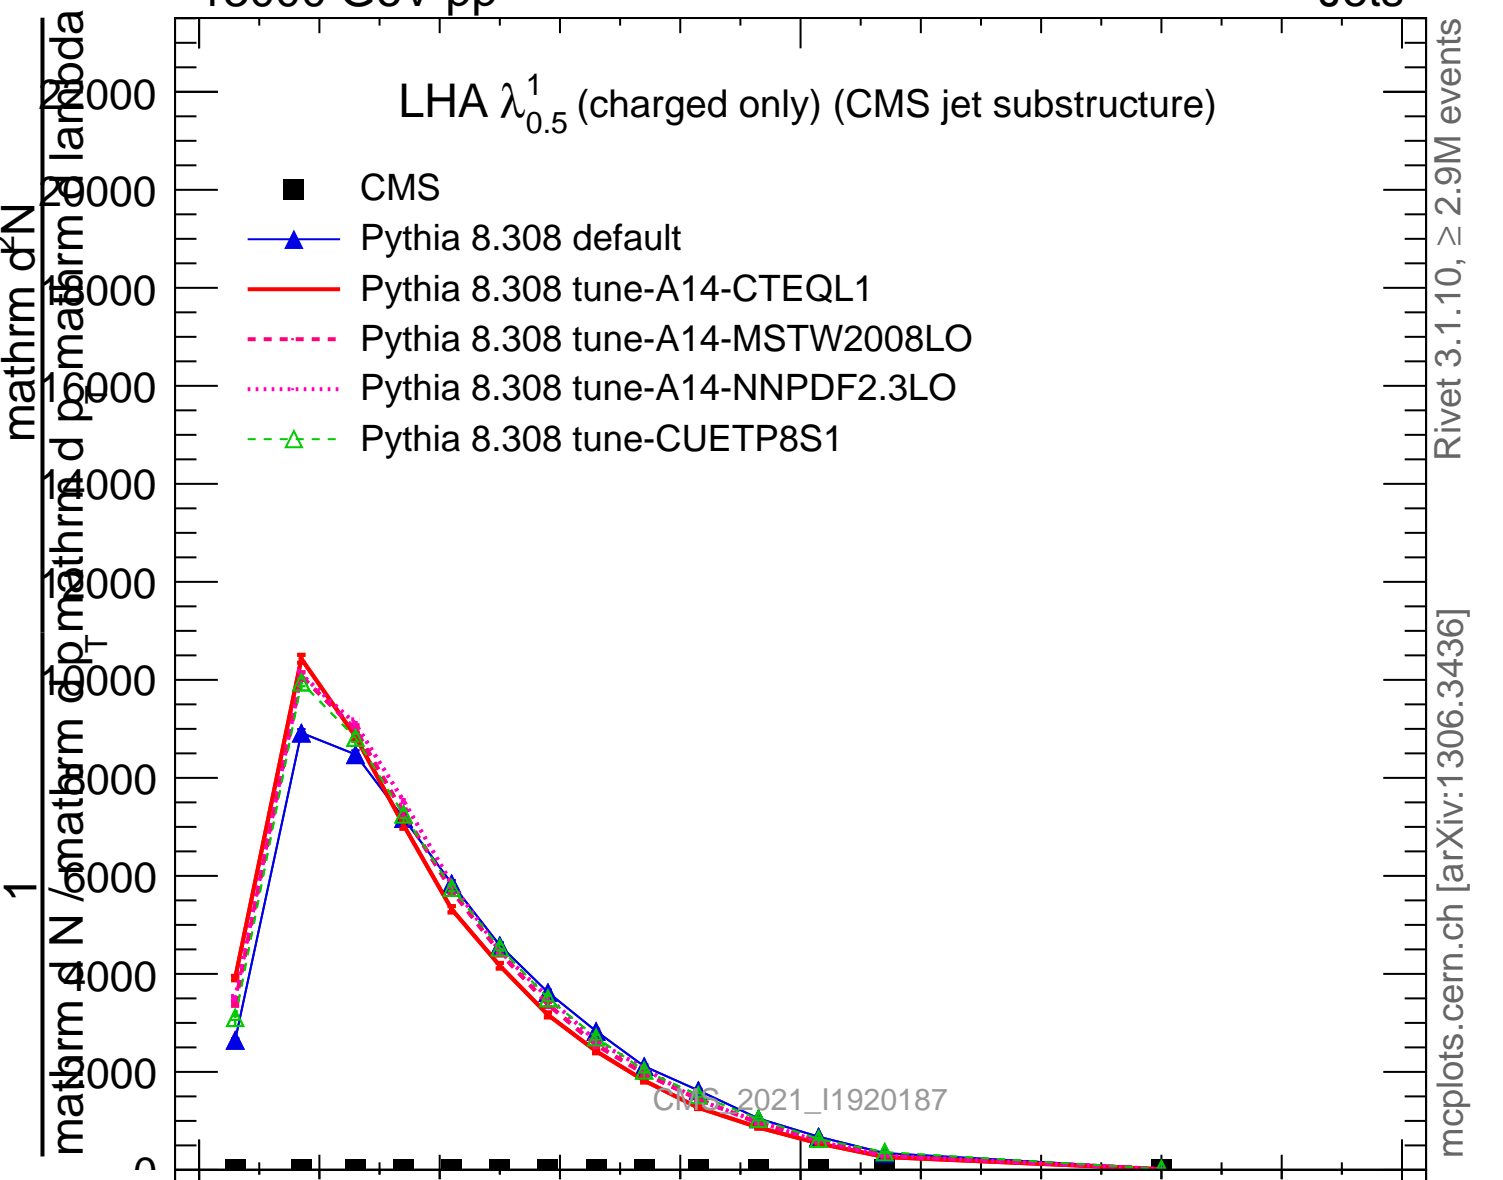

LHA  $\lambda_{0.5}^1$  (charged only) (CMS jet substructure)

- CMS
- ▲ Pythia 8.308 default
- Pythia 8.308 tune-A14-CTEQL1
- - - Pythia 8.308 tune-A14-MSTW2008LO
- ⋯ Pythia 8.308 tune-A14-NNPDF2.3LO
- - Δ Pythia 8.308 tune-CUETP8S1

CMS 2021\_11920187

mcplots.cern.ch [arXiv:1306.3436]

Rivet 3.1.10, ≥ 2.9M events