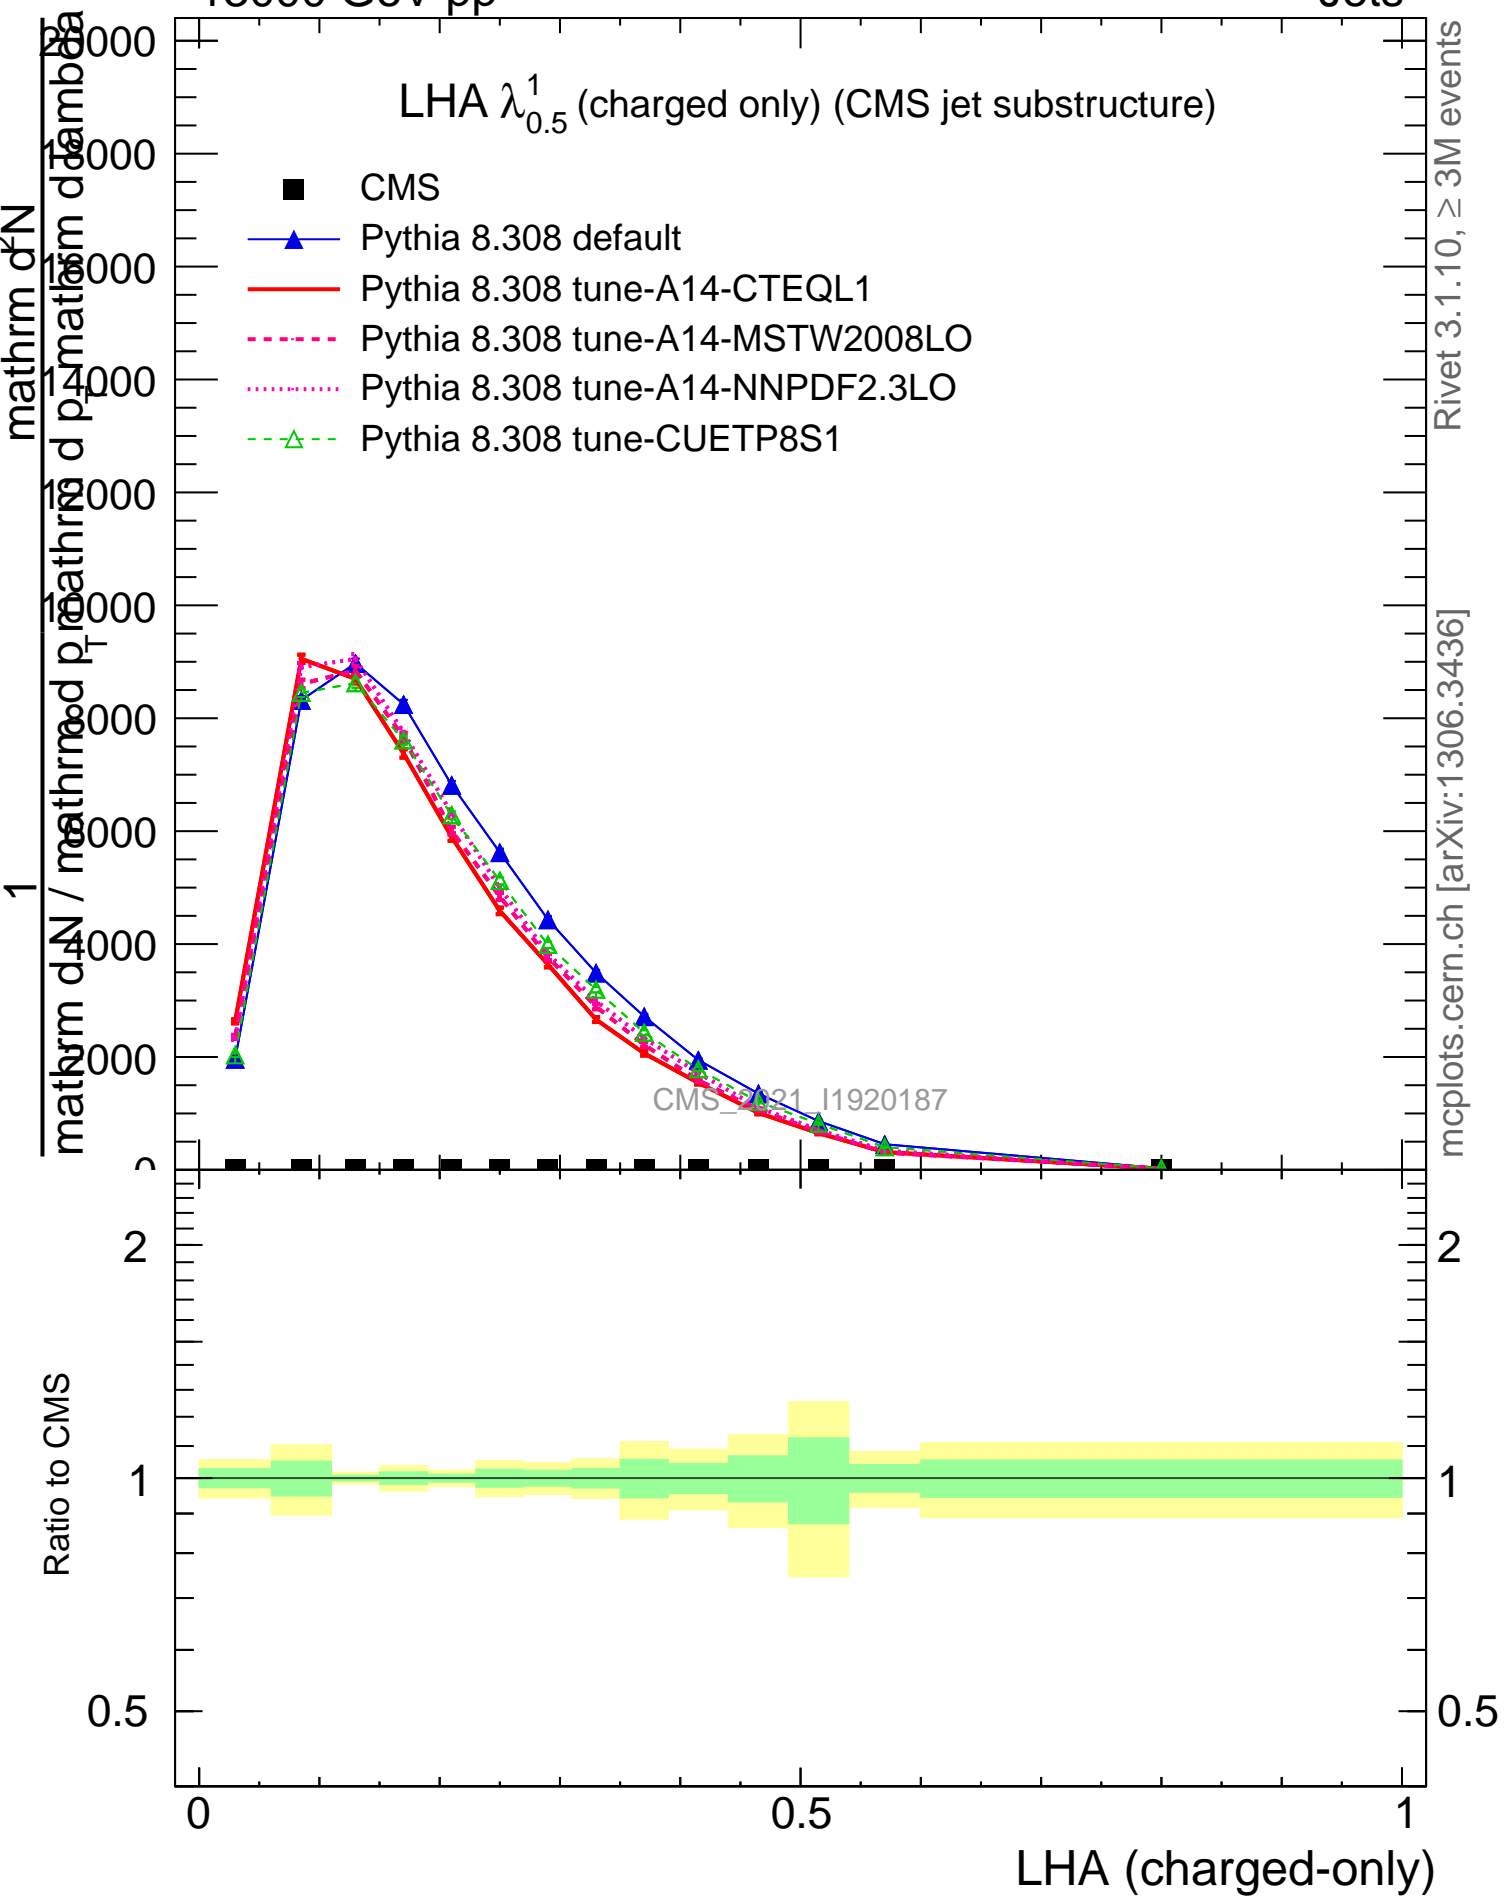

LHA  $\lambda_{0.5}^1$  (charged only) (CMS jet substructure)

- CMS
- ▲ Pythia 8.308 default
- Pythia 8.308 tune-A14-CTEQL1
- - - Pythia 8.308 tune-A14-MSTW2008LO
- ⋯ Pythia 8.308 tune-A14-NNPDF2.3LO
- - Δ Pythia 8.308 tune-CUETP8S1

Rivet 3.1.10, ≥ 3M events  
mcplots.cern.ch [arXiv:1306.3436]