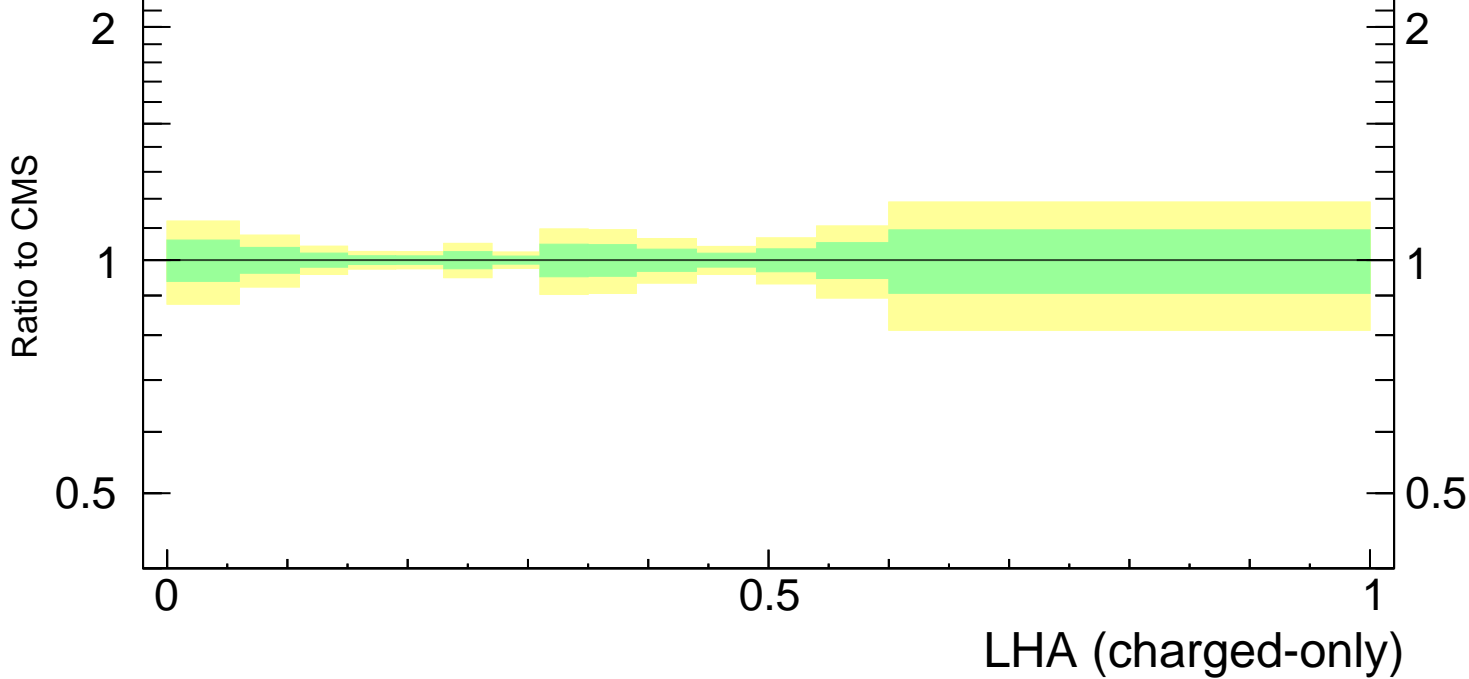

LHA $\lambda_{0.5}^1$ (charged only) (CMS jet substructure)

- CMS
- ▲ Pythia 8.308 default
- Pythia 8.308 tune-A14-CTEQL1
- - - Pythia 8.308 tune-A14-MSTW2008LO
- ⋯ Pythia 8.308 tune-A14-NNPDF2.3LO
- - Δ Pythia 8.308 tune-CUETP8S1

mcplots.cern.ch [arXiv:1306.3436]

Rivet 3.1.10, >= 2.9M events