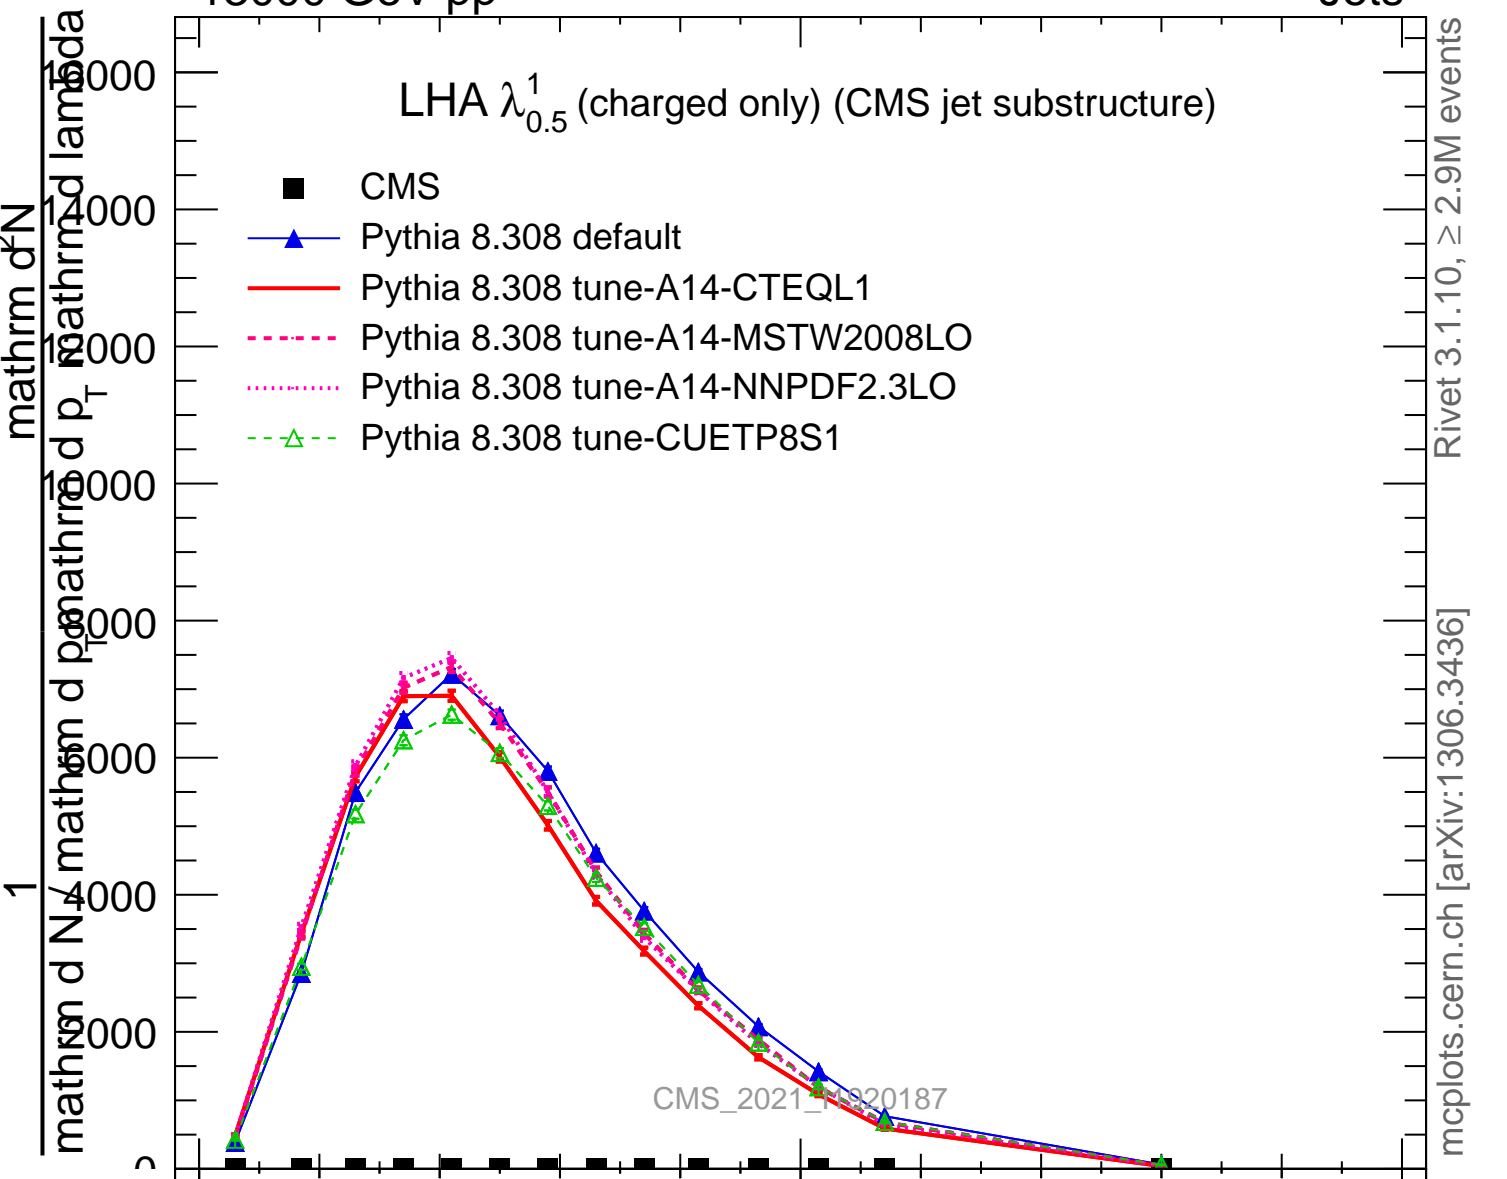

LHA $\lambda_{0.5}^1$ (charged only) (CMS jet substructure)

- CMS
- ▲ Pythia 8.308 default
- Pythia 8.308 tune-A14-CTEQL1
- - - Pythia 8.308 tune-A14-MSTW2008LO
- ⋯ Pythia 8.308 tune-A14-NNPDF2.3LO
- - Δ Pythia 8.308 tune-CUETP8S1

mcplots.cern.ch [arXiv:1306.3436]

Rivet 3.1.10, >= 2.9M events