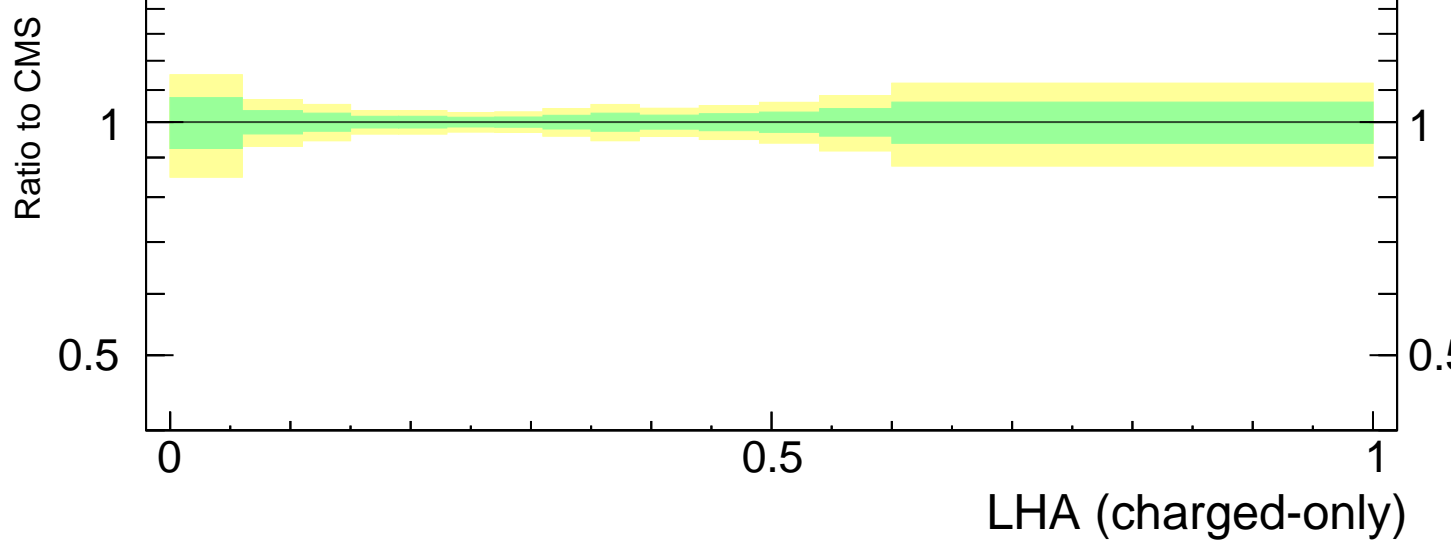

LHA $\lambda_{0.5}^1$ (charged only) (CMS jet substructure)

- CMS
- ▲ Pythia 8.308 default
- Pythia 8.308 tune-A14-CTEQL1
- - - Pythia 8.308 tune-A14-MSTW2008LO
- ⋯ Pythia 8.308 tune-A14-NNPDF2.3LO
- - Δ Pythia 8.308 tune-CUETP8S1

Rivet 3.1.10, ≥ 3.2M events
mcplots.cern.ch [arXiv:1306.3436]