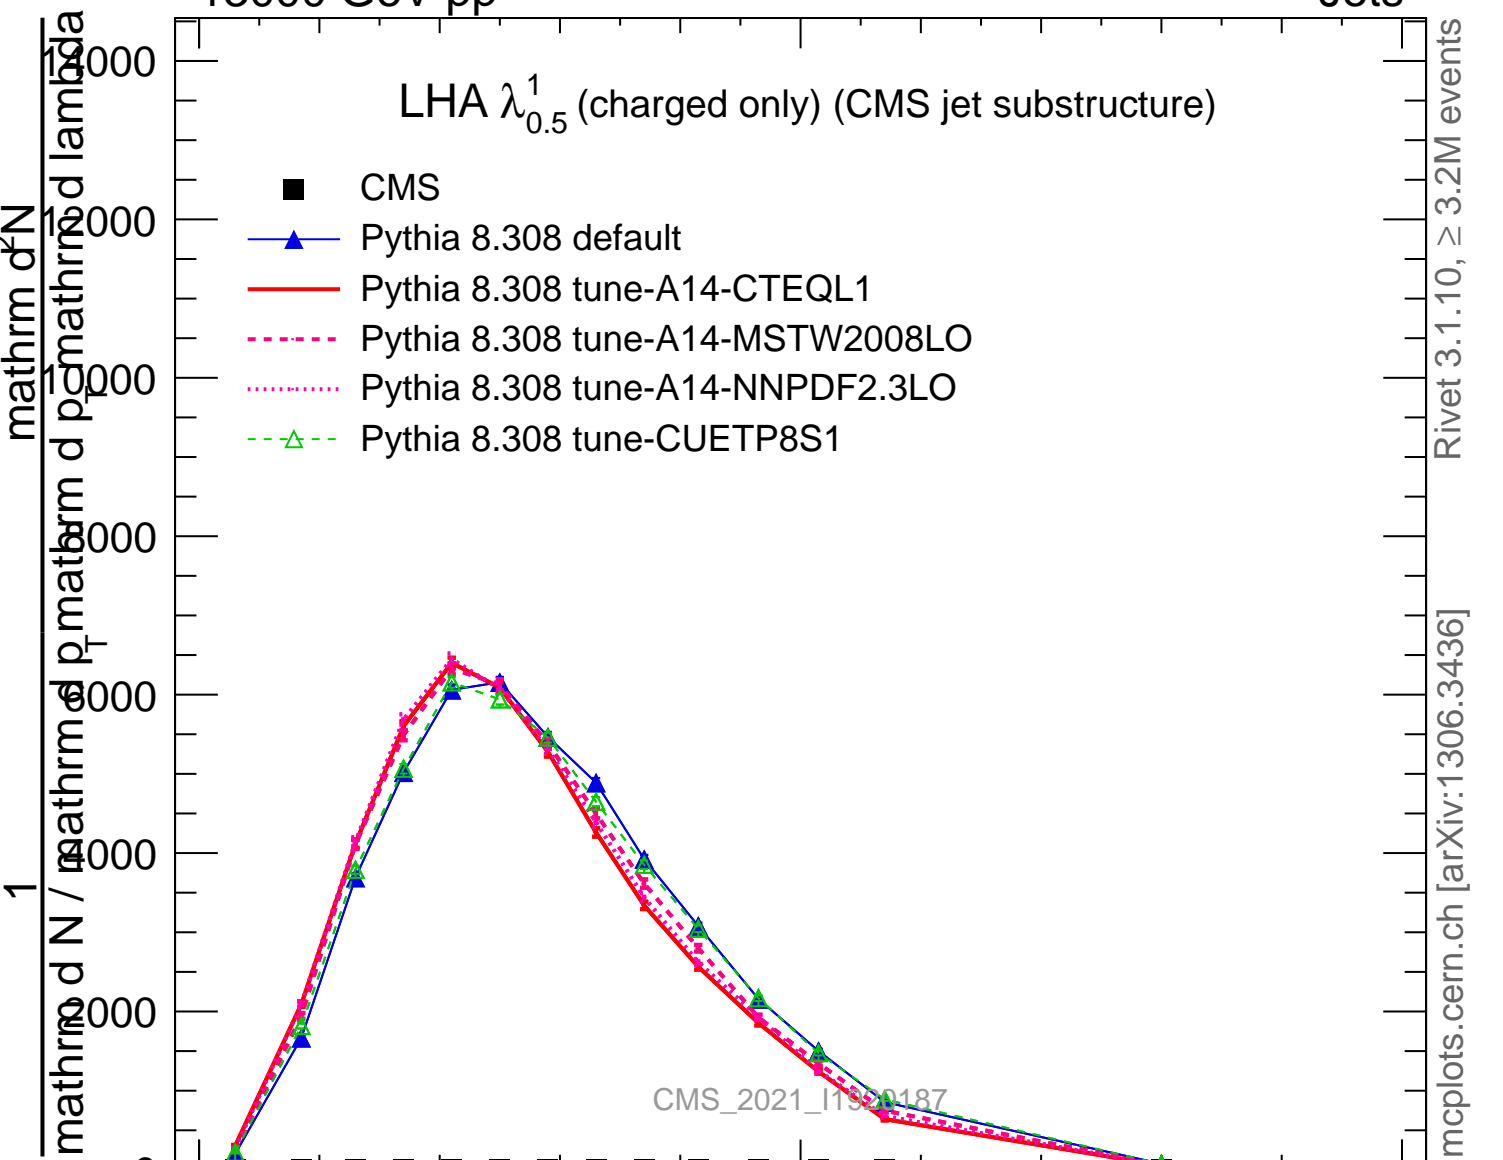

LHA $\lambda_{0.5}^1$ (charged only) (CMS jet substructure)

- CMS
- ▲ Pythia 8.308 default
- Pythia 8.308 tune-A14-CTEQL1
- - - Pythia 8.308 tune-A14-MSTW2008LO
- ⋯ Pythia 8.308 tune-A14-NNPDF2.3LO
- - Δ Pythia 8.308 tune-CUETP8S1

Rivet 3.1.10, ≥ 3.2M events
mcplots.cern.ch [arXiv:1306.3436]