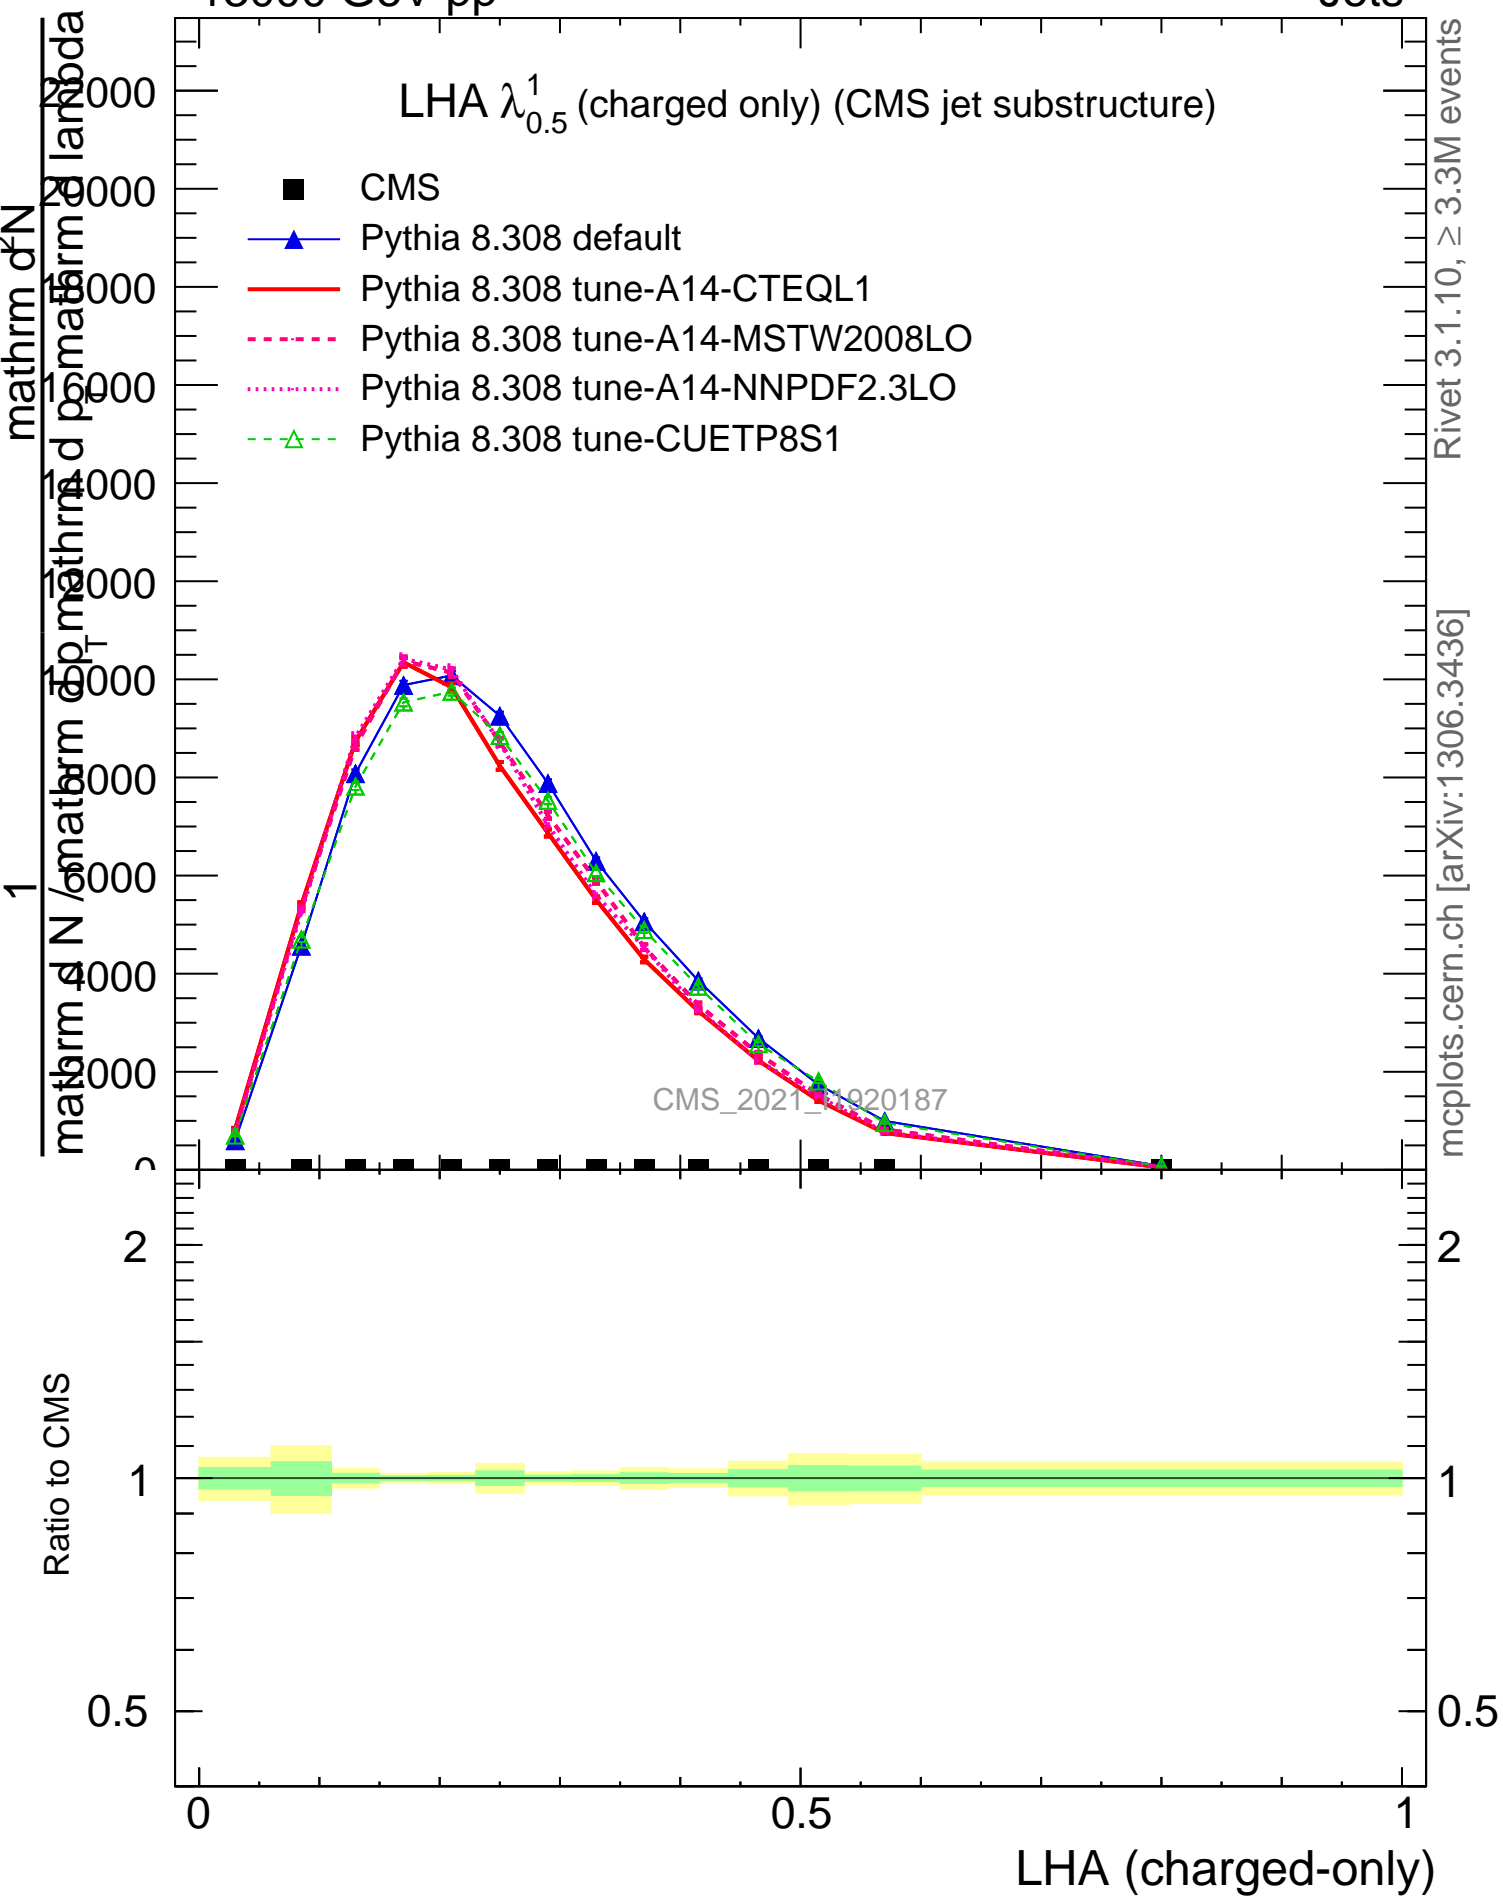

LHA $\lambda_{0.5}^1$ (charged only) (CMS jet substructure)

- CMS
- ▲ Pythia 8.308 default
- Pythia 8.308 tune-A14-CTEQL1
- - - Pythia 8.308 tune-A14-MSTW2008LO
- ⋯ Pythia 8.308 tune-A14-NNPDF2.3LO
- - Δ Pythia 8.308 tune-CUETP8S1

mcplots.cern.ch [arXiv:1306.3436]

Rivet 3.1.10, $\geq 3.3M$ events