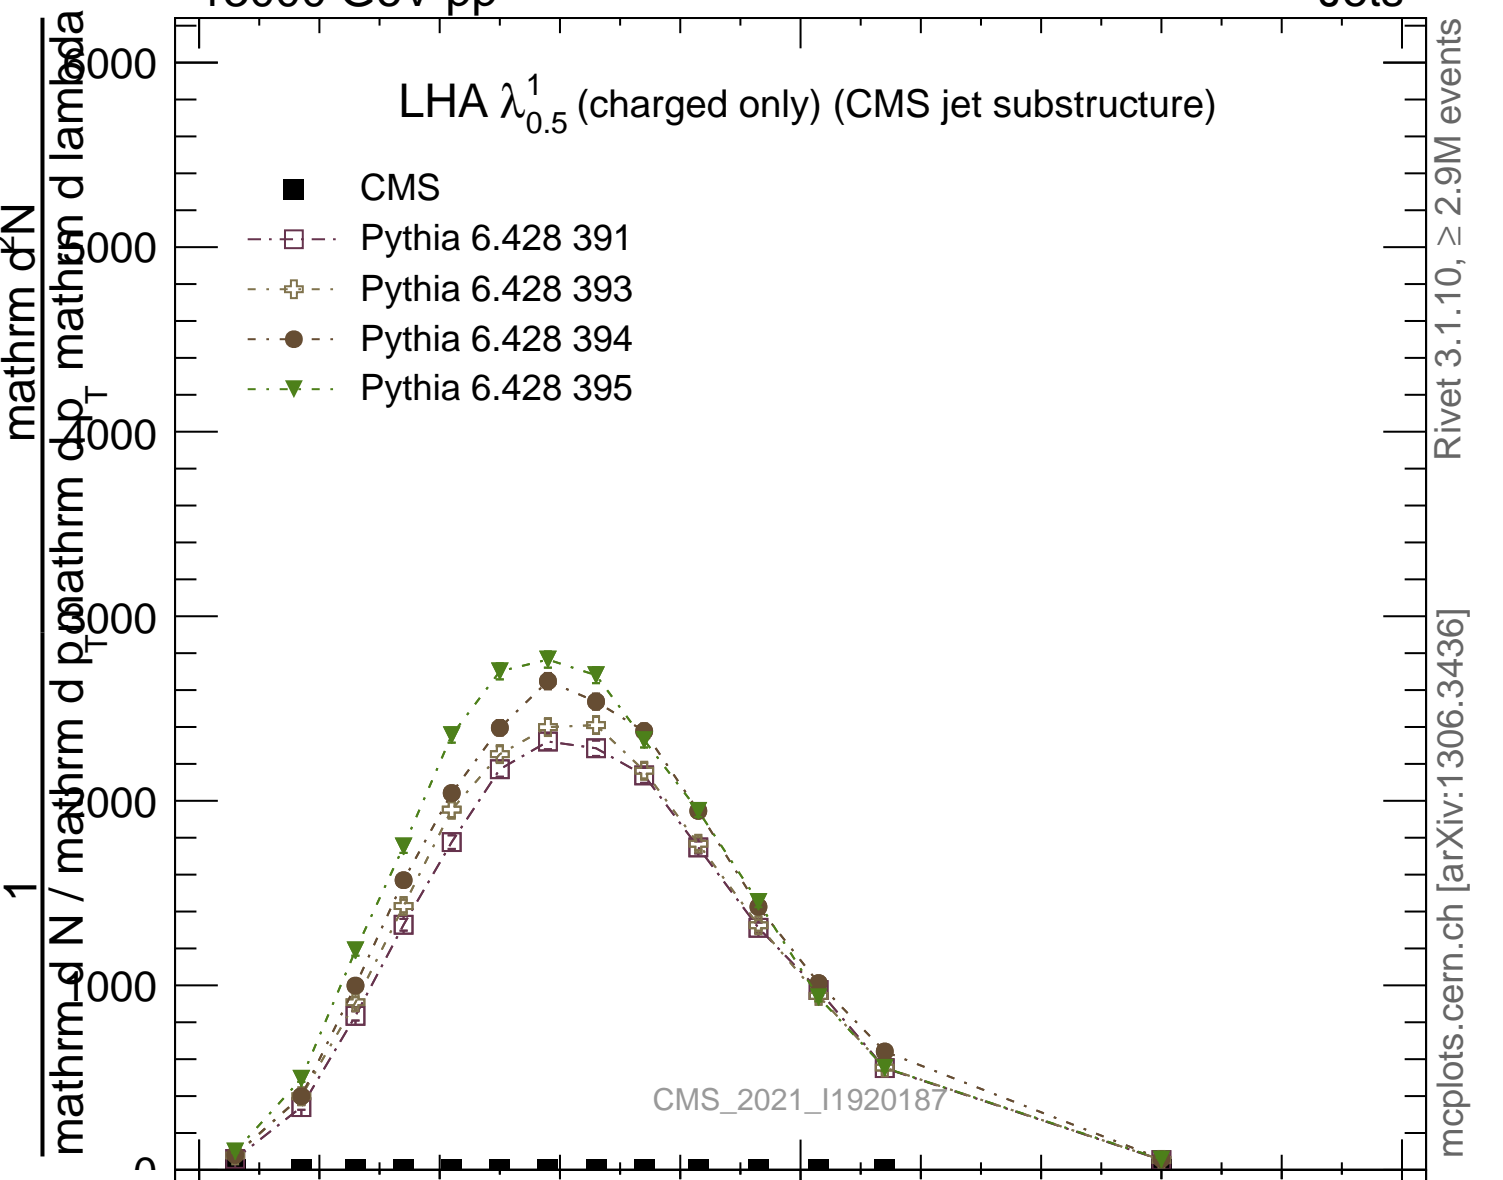

LHA $\lambda_{0.5}^1$ (charged only) (CMS jet substructure)

- CMS
- Pythia 6.428 391
- ⊕ Pythia 6.428 393
- Pythia 6.428 394
- ▼ Pythia 6.428 395

mcplots.cern.ch [arXiv:1306.3436]

Rivet 3.1.10, ≥ 2.9M events