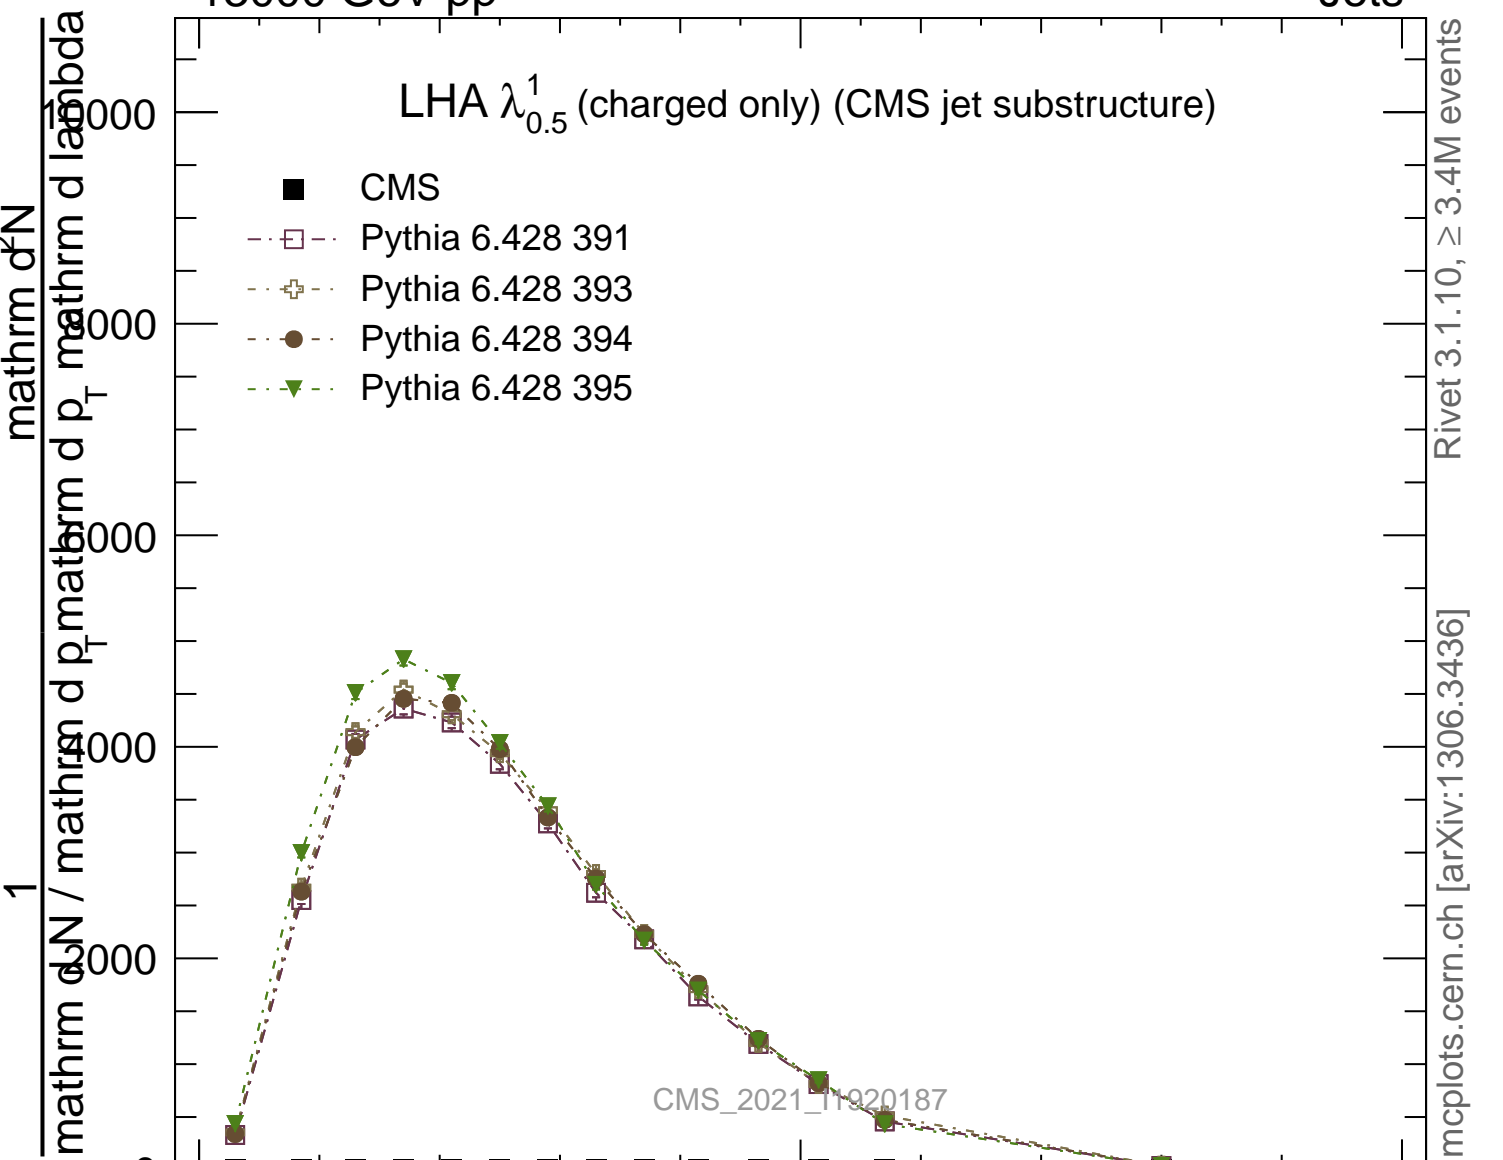

LHA $\lambda_{0.5}^1$ (charged only) (CMS jet substructure)

- CMS
- - □ - - Pythia 6.428 391
- - + - - Pythia 6.428 393
- - ● - - Pythia 6.428 394
- - ▼ - - Pythia 6.428 395

mcplots.cern.ch [arXiv:1306.3436]

Rivet 3.1.10, $\geq 3.4M$ events