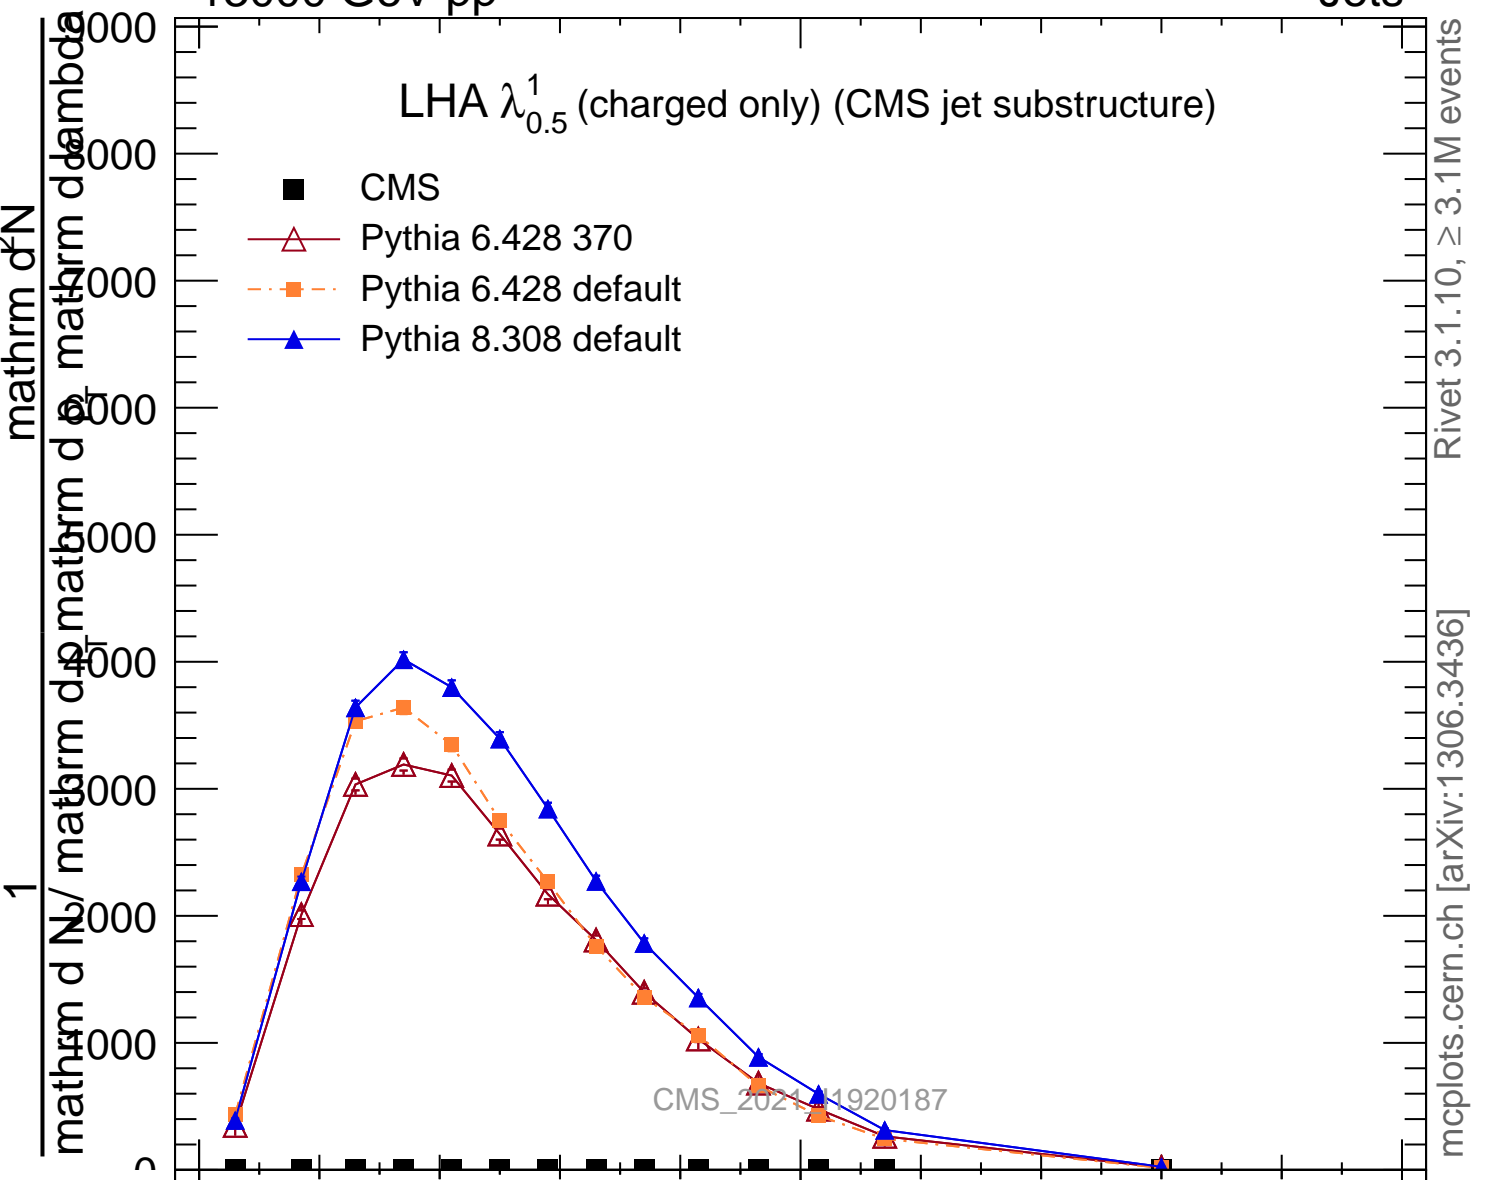

LHA $\lambda_{0.5}^1$ (charged only) (CMS jet substructure)

- CMS
- △ Pythia 6.428 370
- Pythia 6.428 default
- ▲ Pythia 8.308 default

Ratio to CMS

Rivet 3.1.10, ≥ 3.1M events
mcplots.cern.ch [arXiv:1306.3436]