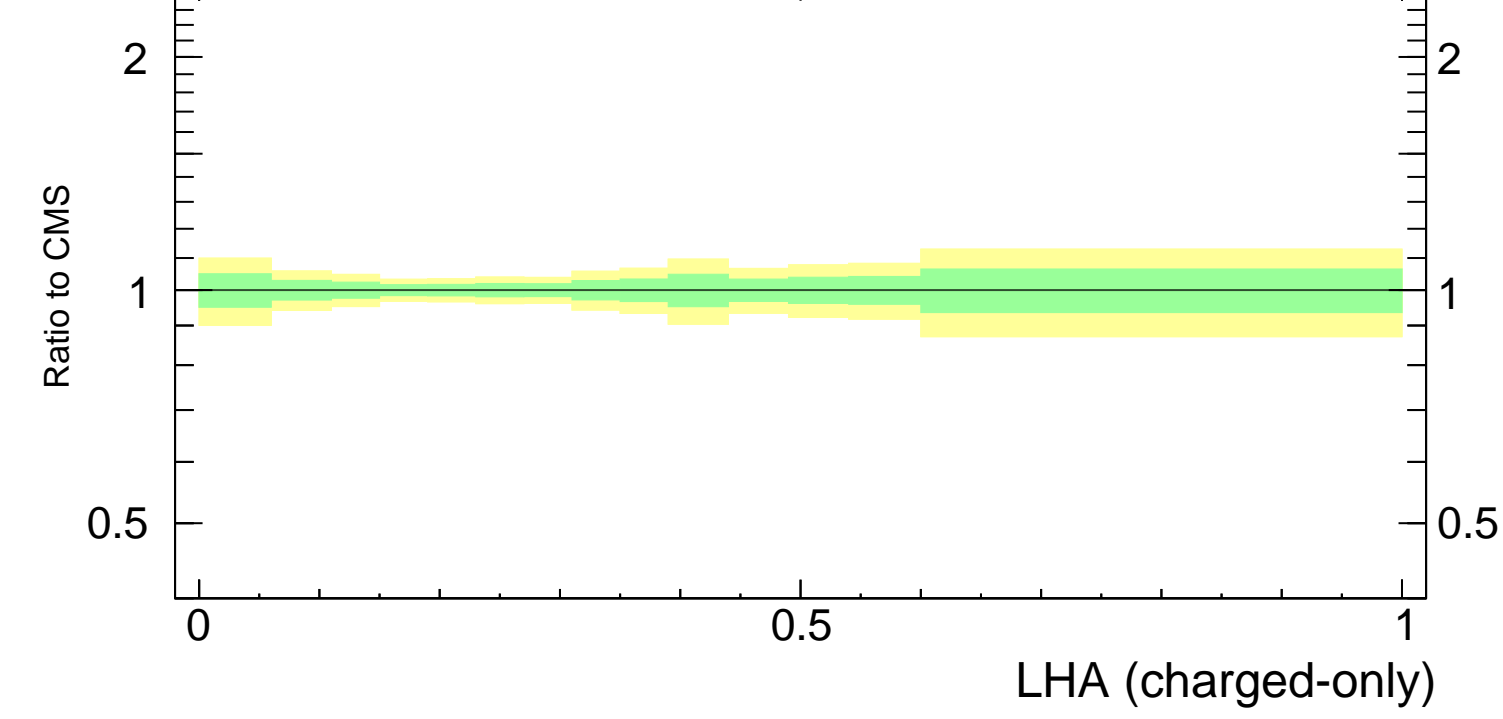

LHA $\lambda_{0.5}^1$ (charged only) (CMS jet substructure)

- CMS
- △ Pythia 6.428 370
- Pythia 6.428 default
- ▲ Pythia 8.308 default

Ratio to CMS

Rivet 3.1.10, ≥ 3.1M events
mcplots.cern.ch [arXiv:1306.3436]