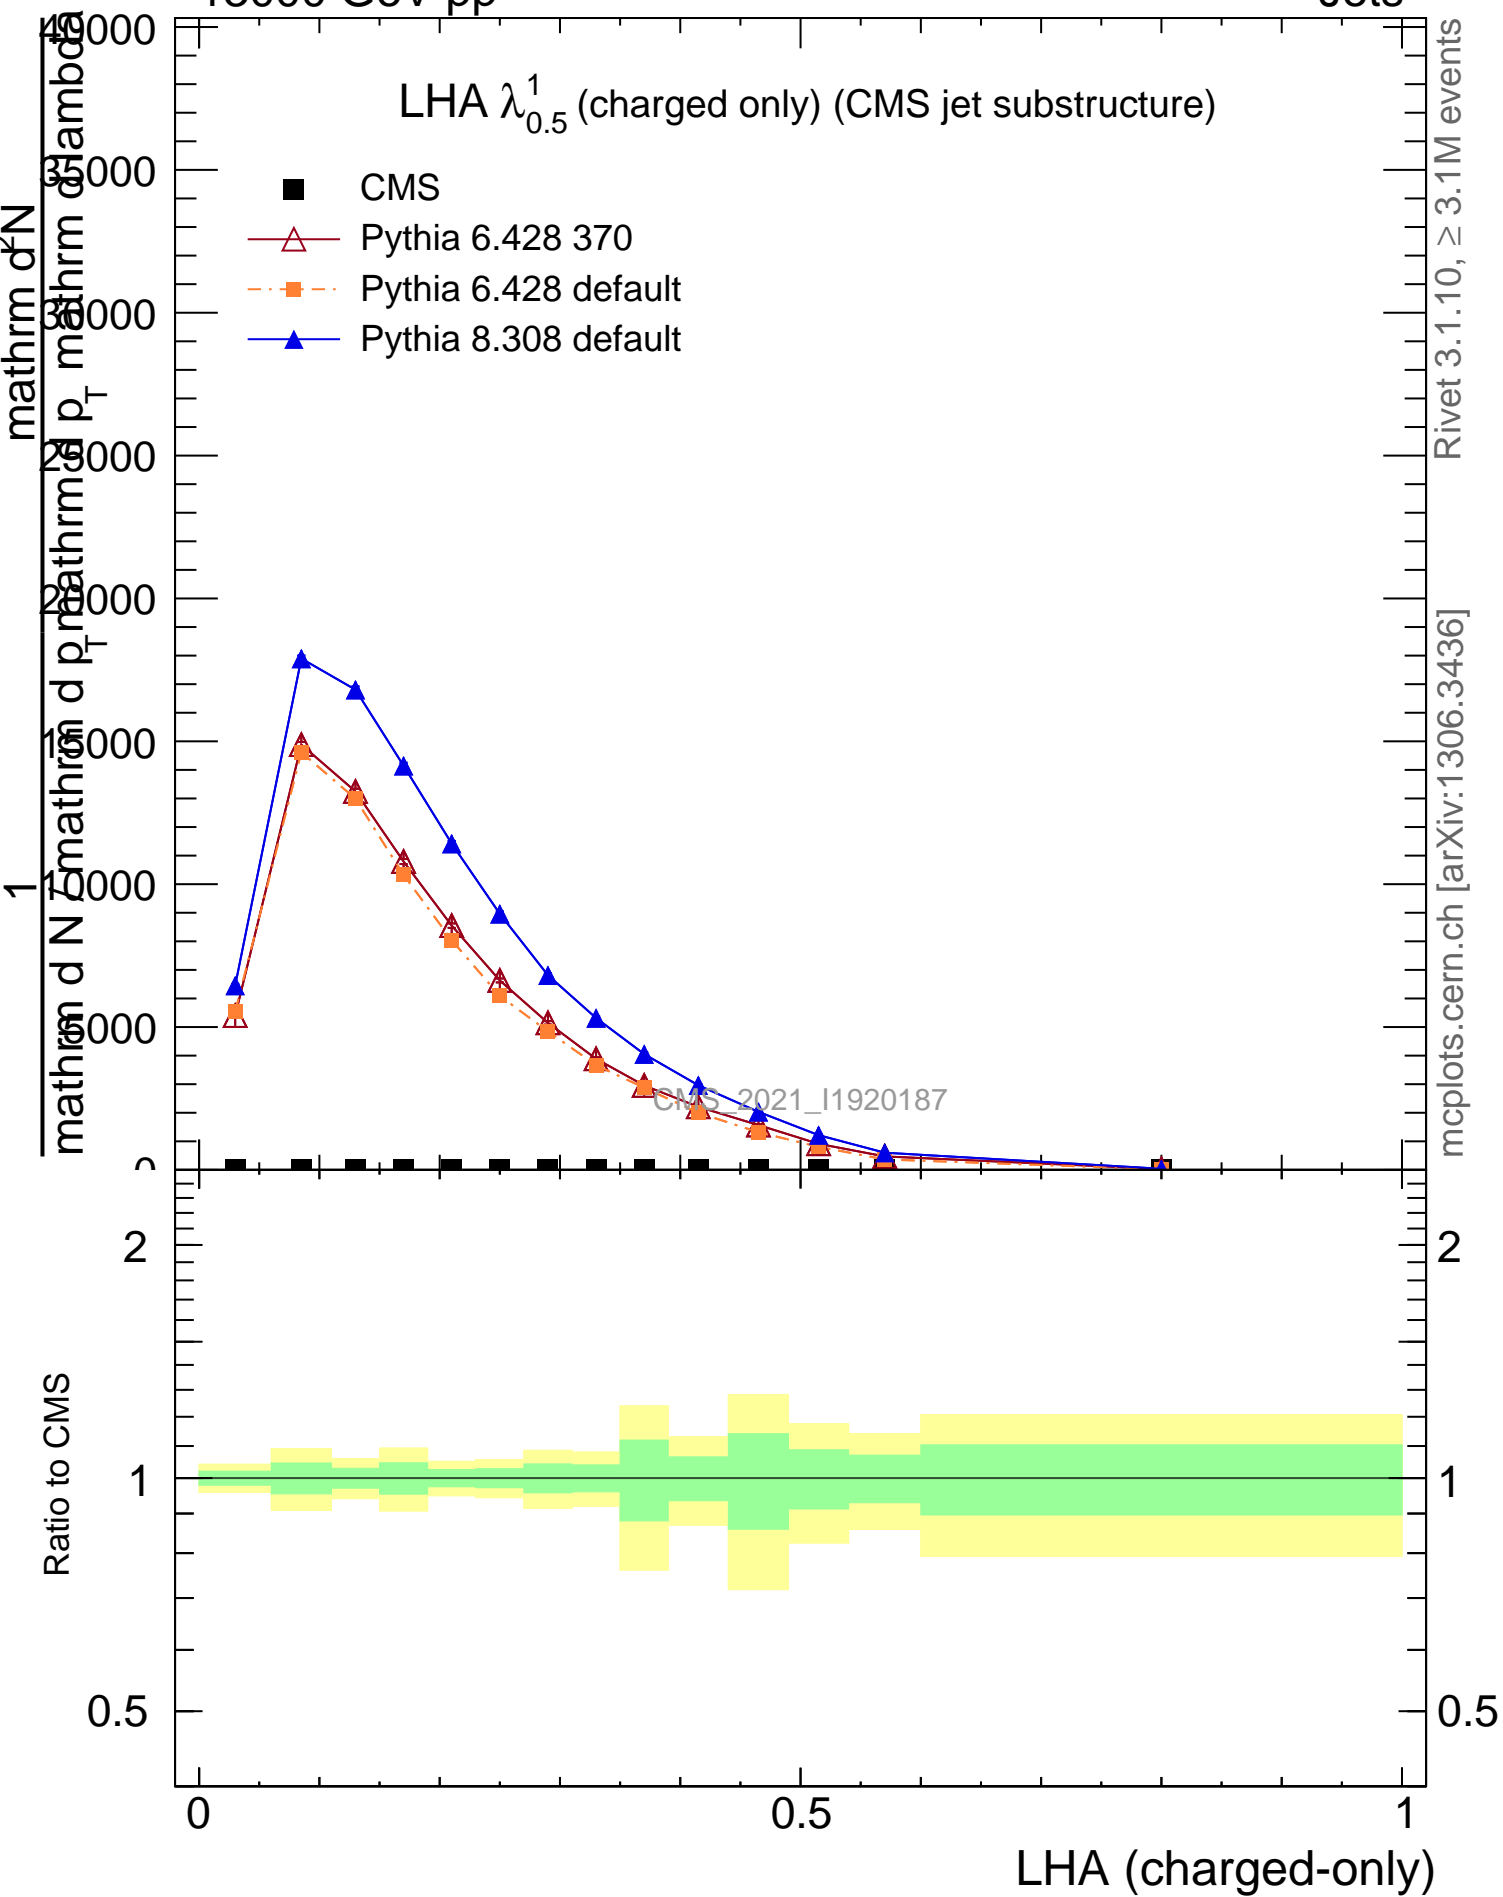

LHA $\lambda_{0.5}^1$ (charged only) (CMS jet substructure)

- CMS
- △ Pythia 6.428 370
- Pythia 6.428 default
- ▲ Pythia 8.308 default

Rivet 3.1.10, $\geq 3.1M$ events

mcplots.cern.ch [arXiv:1306.3436]

CMS 2021_11920187