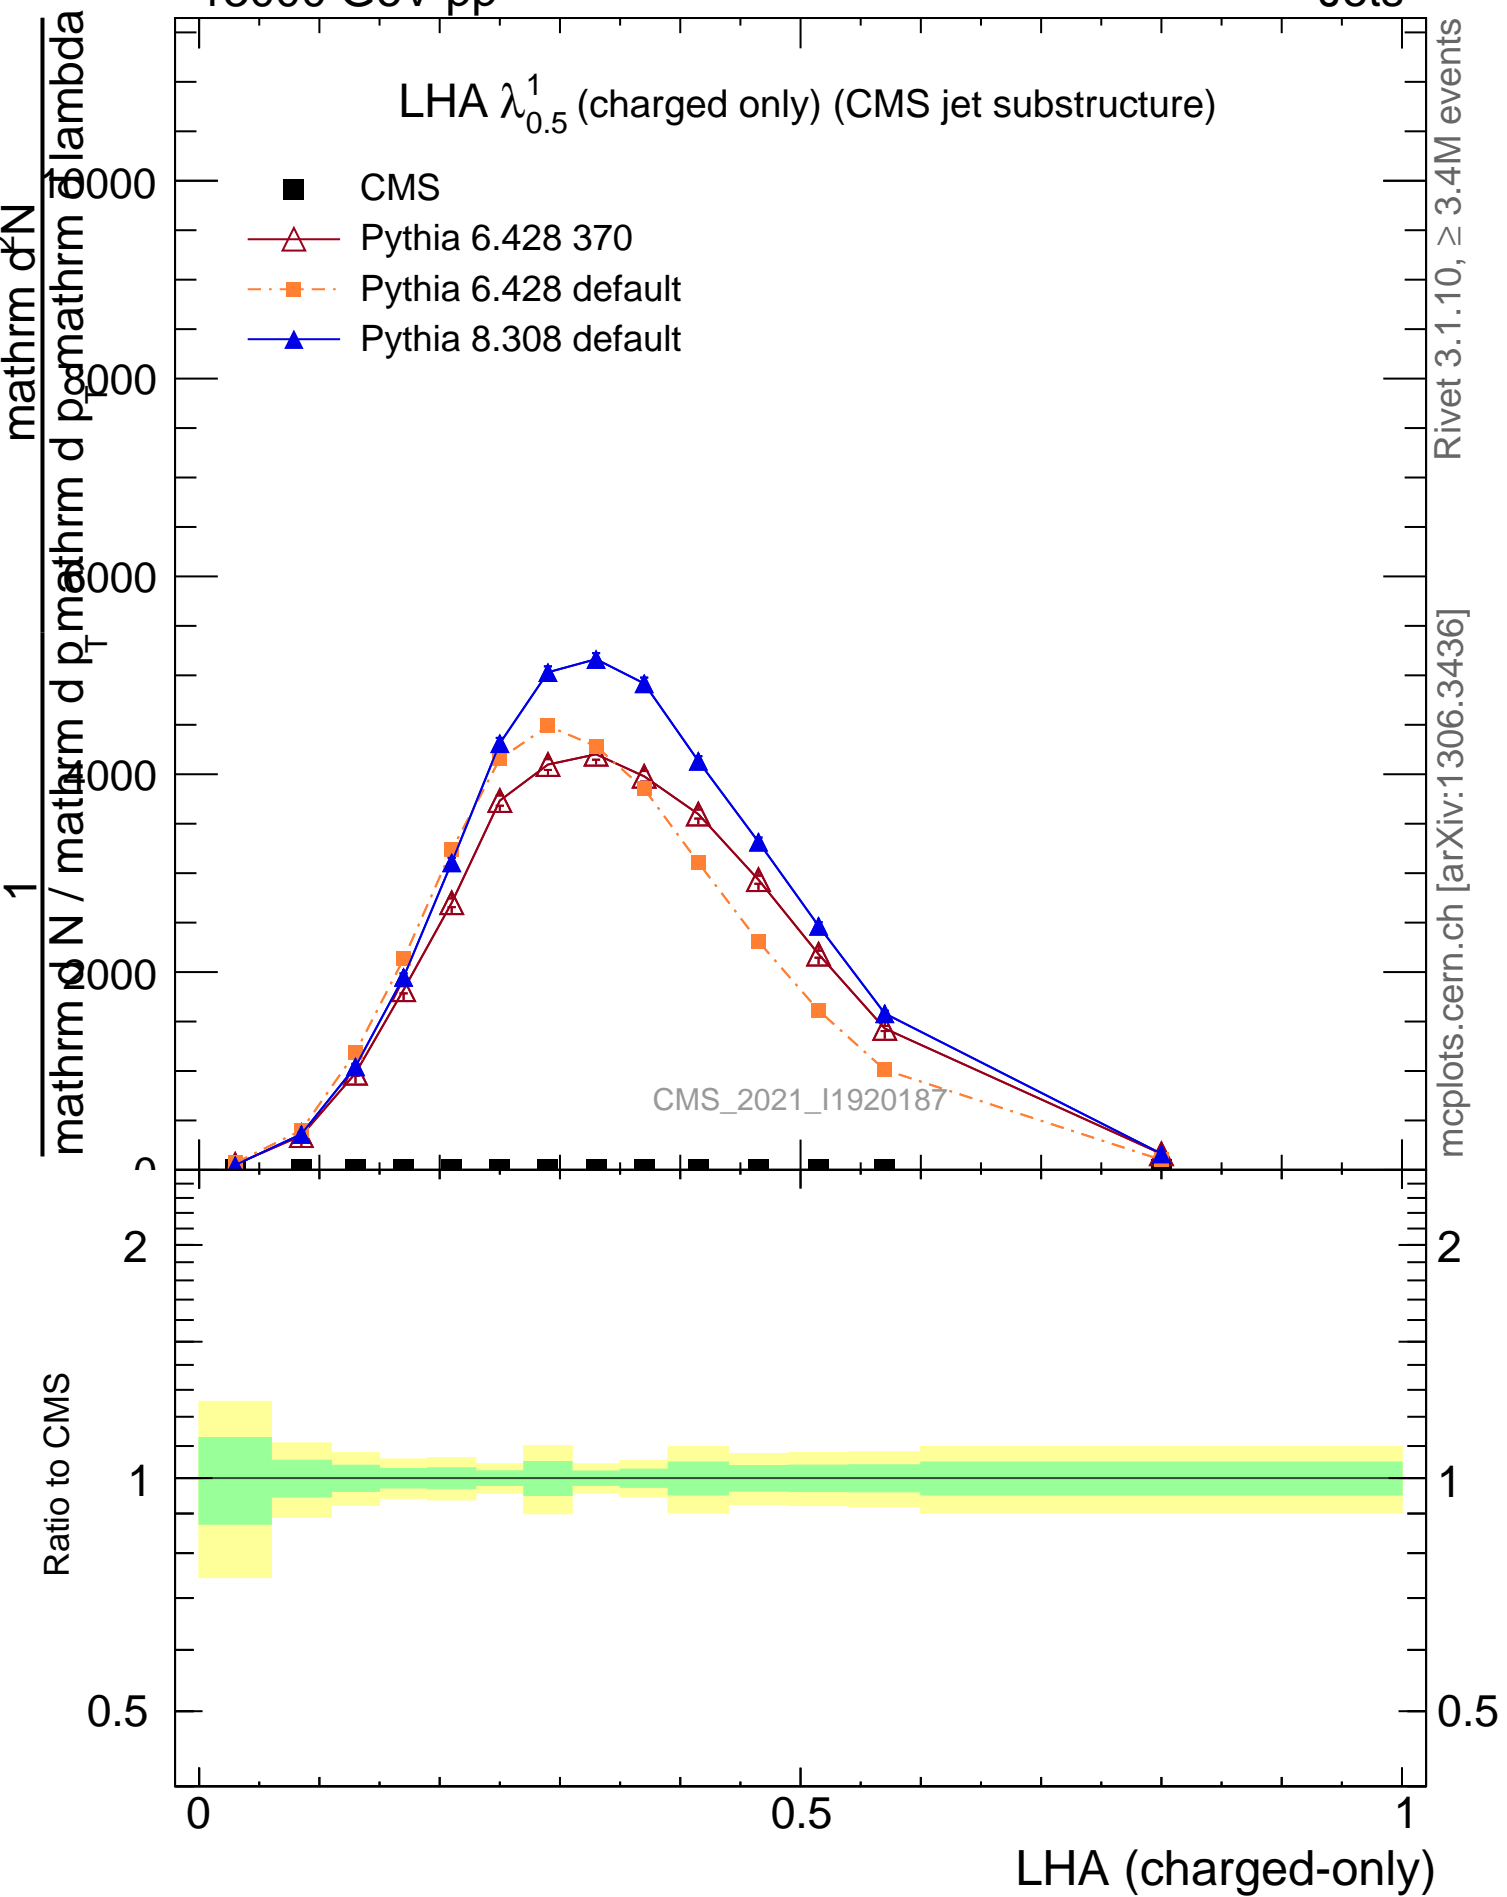

LHA  $\lambda_{0.5}^1$  (charged only) (CMS jet substructure)

- CMS
- △ Pythia 6.428 370
- Pythia 6.428 default
- ▲ Pythia 8.308 default

CMS\_2021\_I1920187

Rivet 3.1.10,  $\geq 3.4M$  events

mcplots.cern.ch [arXiv:1306.3436]

LHA (charged-only)