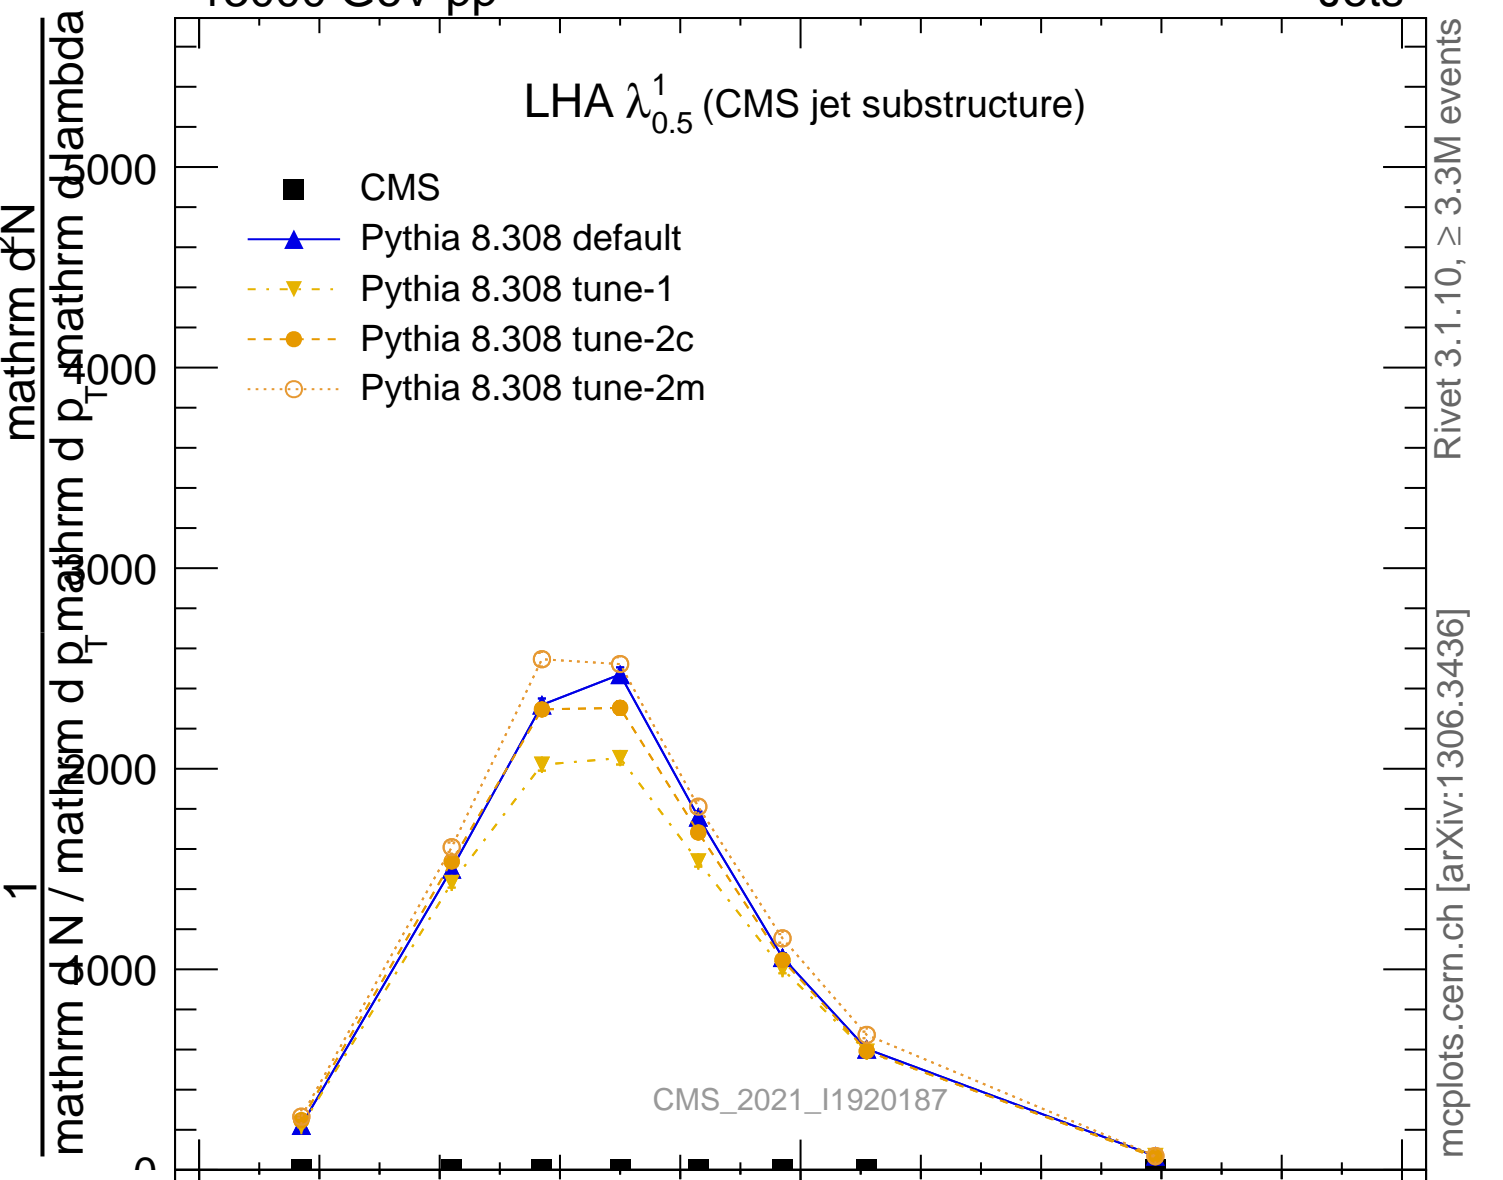

LHA  $\lambda_{0.5}^1$  (CMS jet substructure)

- CMS
- ▲ Pythia 8.308 default
- ▼ Pythia 8.308 tune-1
- Pythia 8.308 tune-2c
- Pythia 8.308 tune-2m

CMS\_2021\_I1920187

Rivet 3.1.10,  $\geq 3.3M$  events  
mcplots.cern.ch [arXiv:1306.3436]