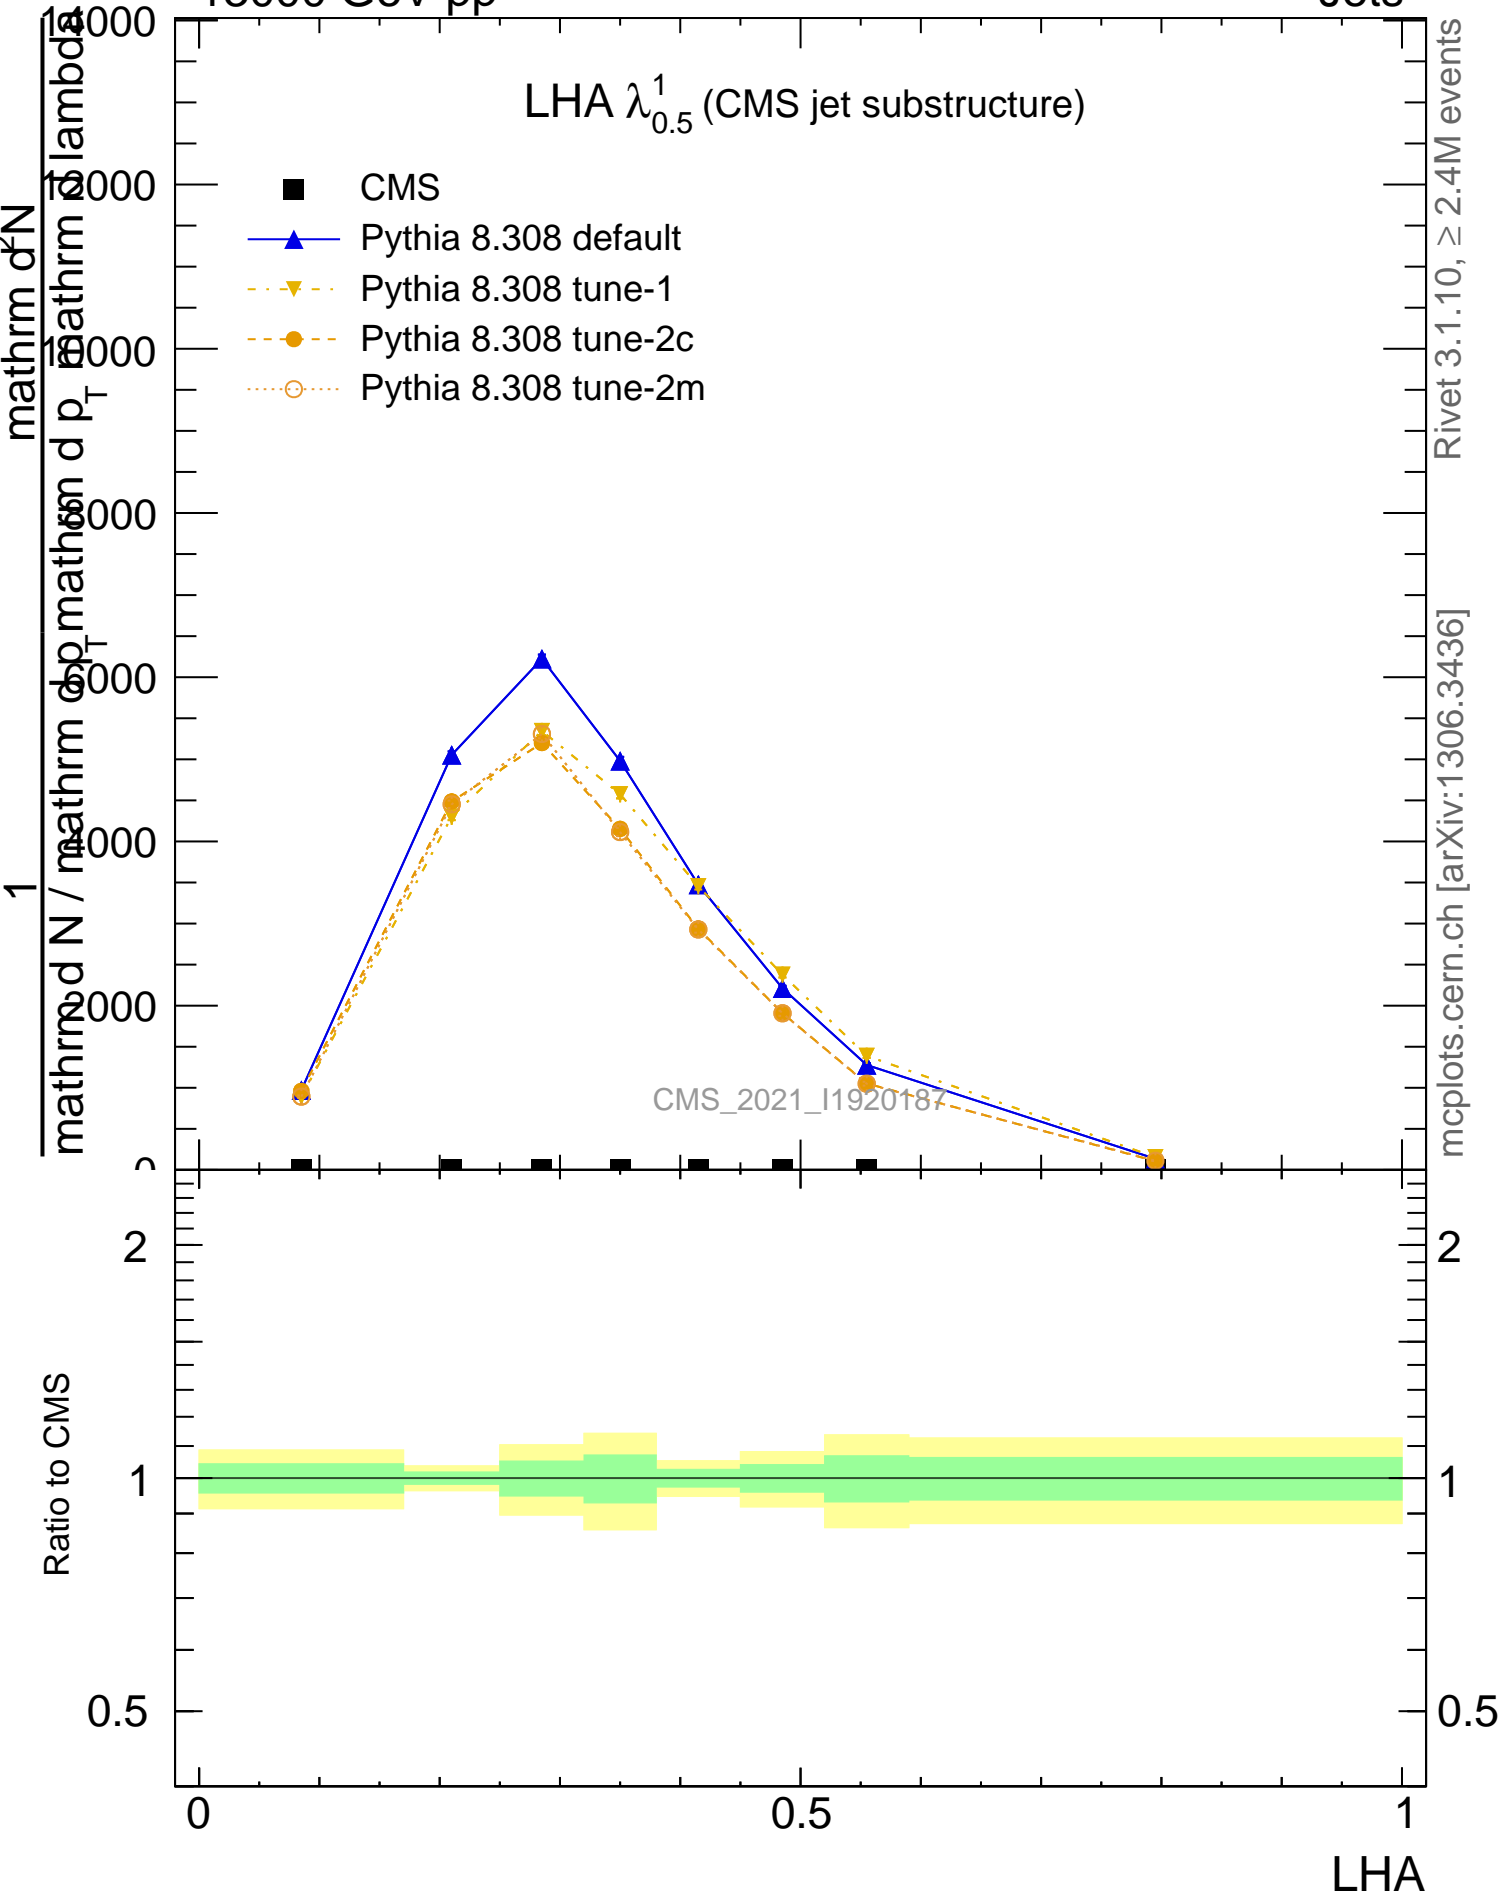

LHA $\lambda_{0.5}^1$ (CMS jet substructure)

- CMS
- ▲ Pythia 8.308 default
- ▼ Pythia 8.308 tune-1
- Pythia 8.308 tune-2c
- Pythia 8.308 tune-2m

Rivet 3.1.10, $\geq 2.4M$ events

mcplots.cern.ch [arXiv:1306.3436]

CMS_2021_I1920187

Ratio to CMS

LHA