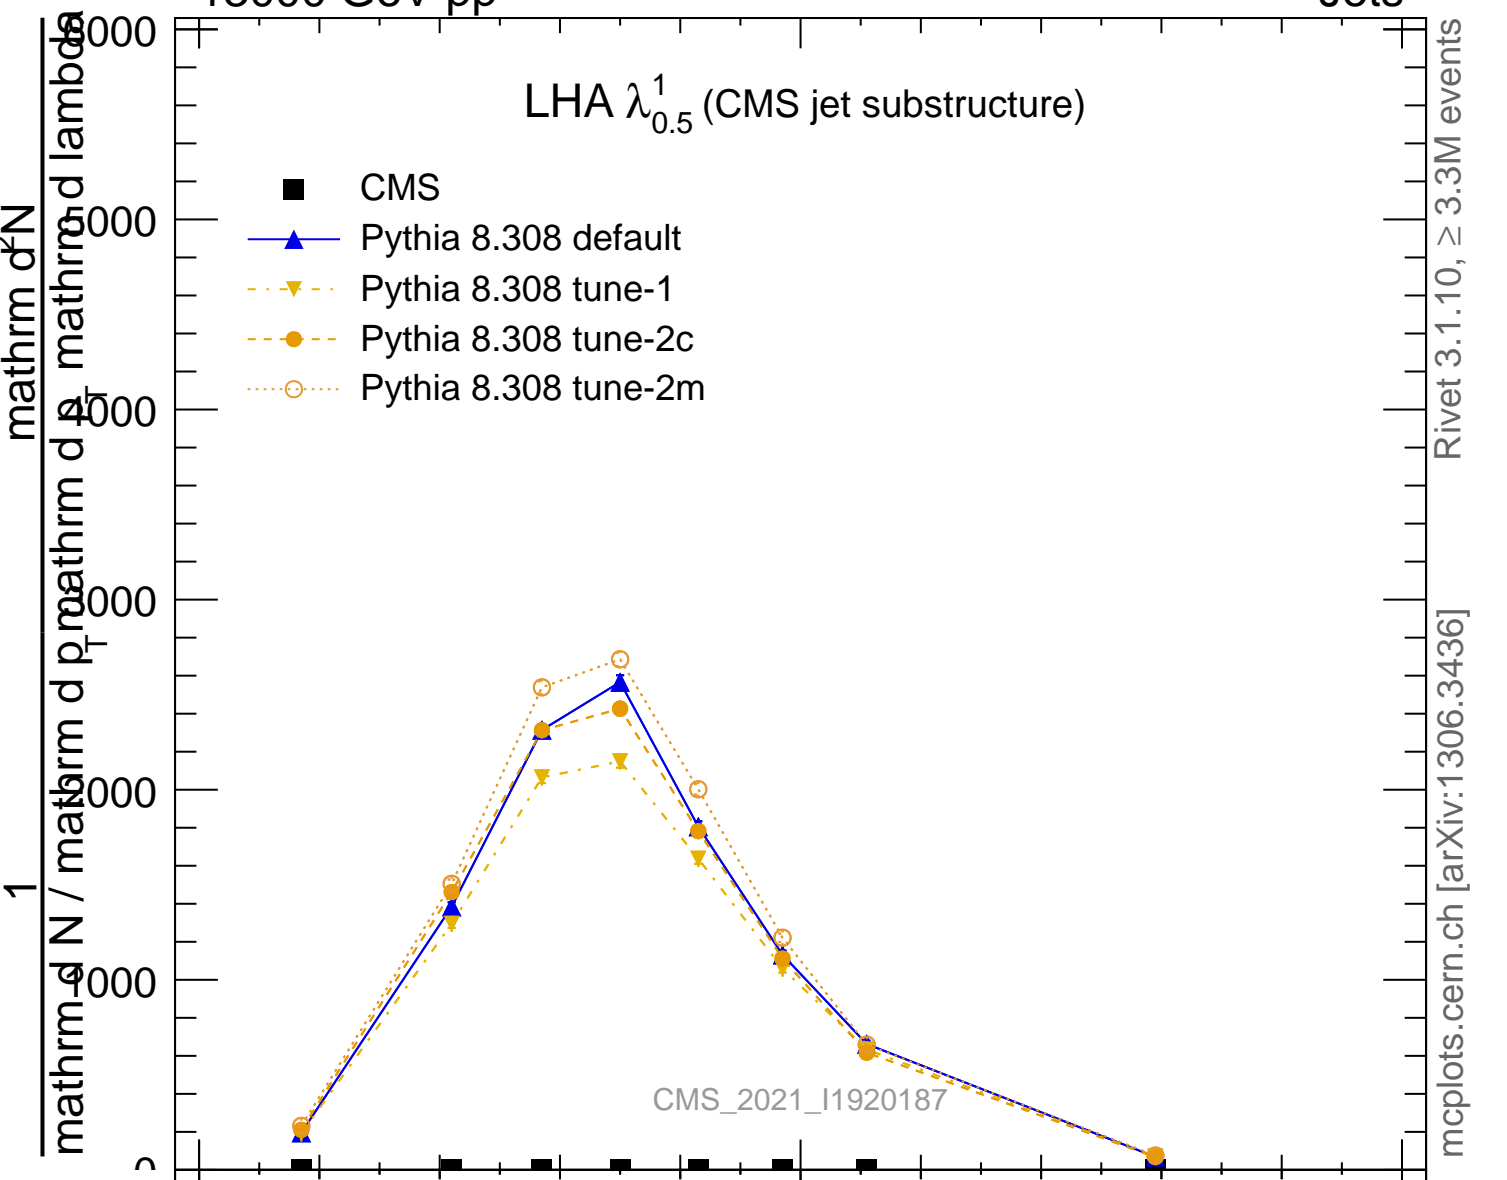

LHA  $\lambda_{0.5}^1$  (CMS jet substructure)

- CMS
- ▲ Pythia 8.308 default
- ▼ Pythia 8.308 tune-1
- Pythia 8.308 tune-2c
- Pythia 8.308 tune-2m

CMS\_2021\_I1920187

Rivet 3.1.10,  $\geq 3.3M$  events

mcplots.cern.ch [arXiv:1306.3436]