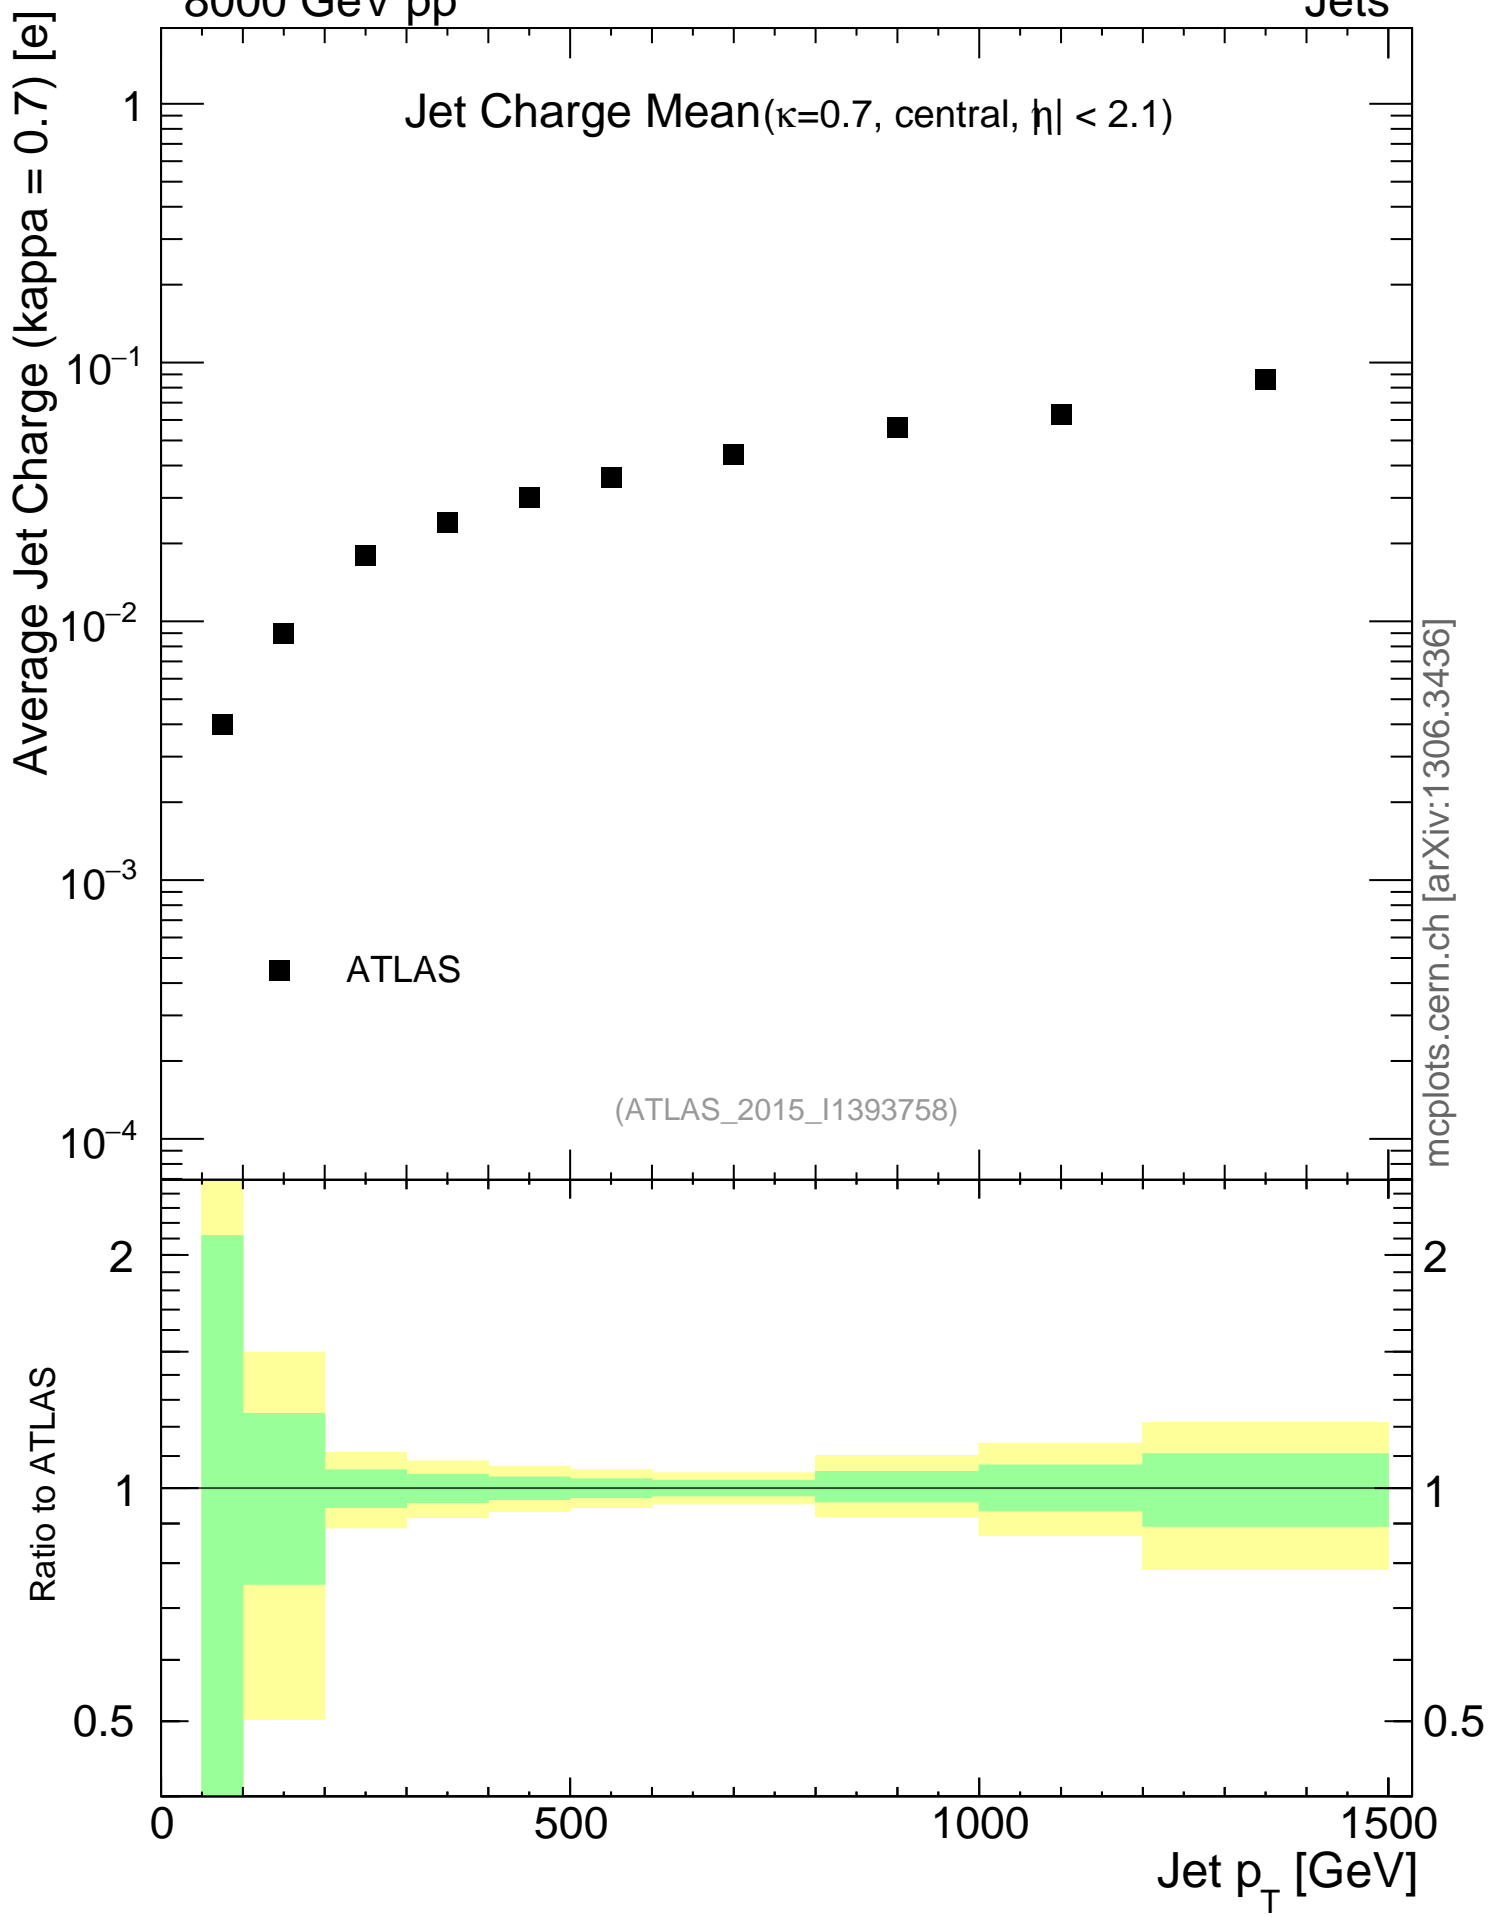

8000 GeV pp

Jets

Jet Charge Mean($\kappa=0.7$, central, $|\eta| < 2.1$)

■ ATLAS

(ATLAS_2015_I1393758)

mcplots.cern.ch [arXiv:1306.3436]