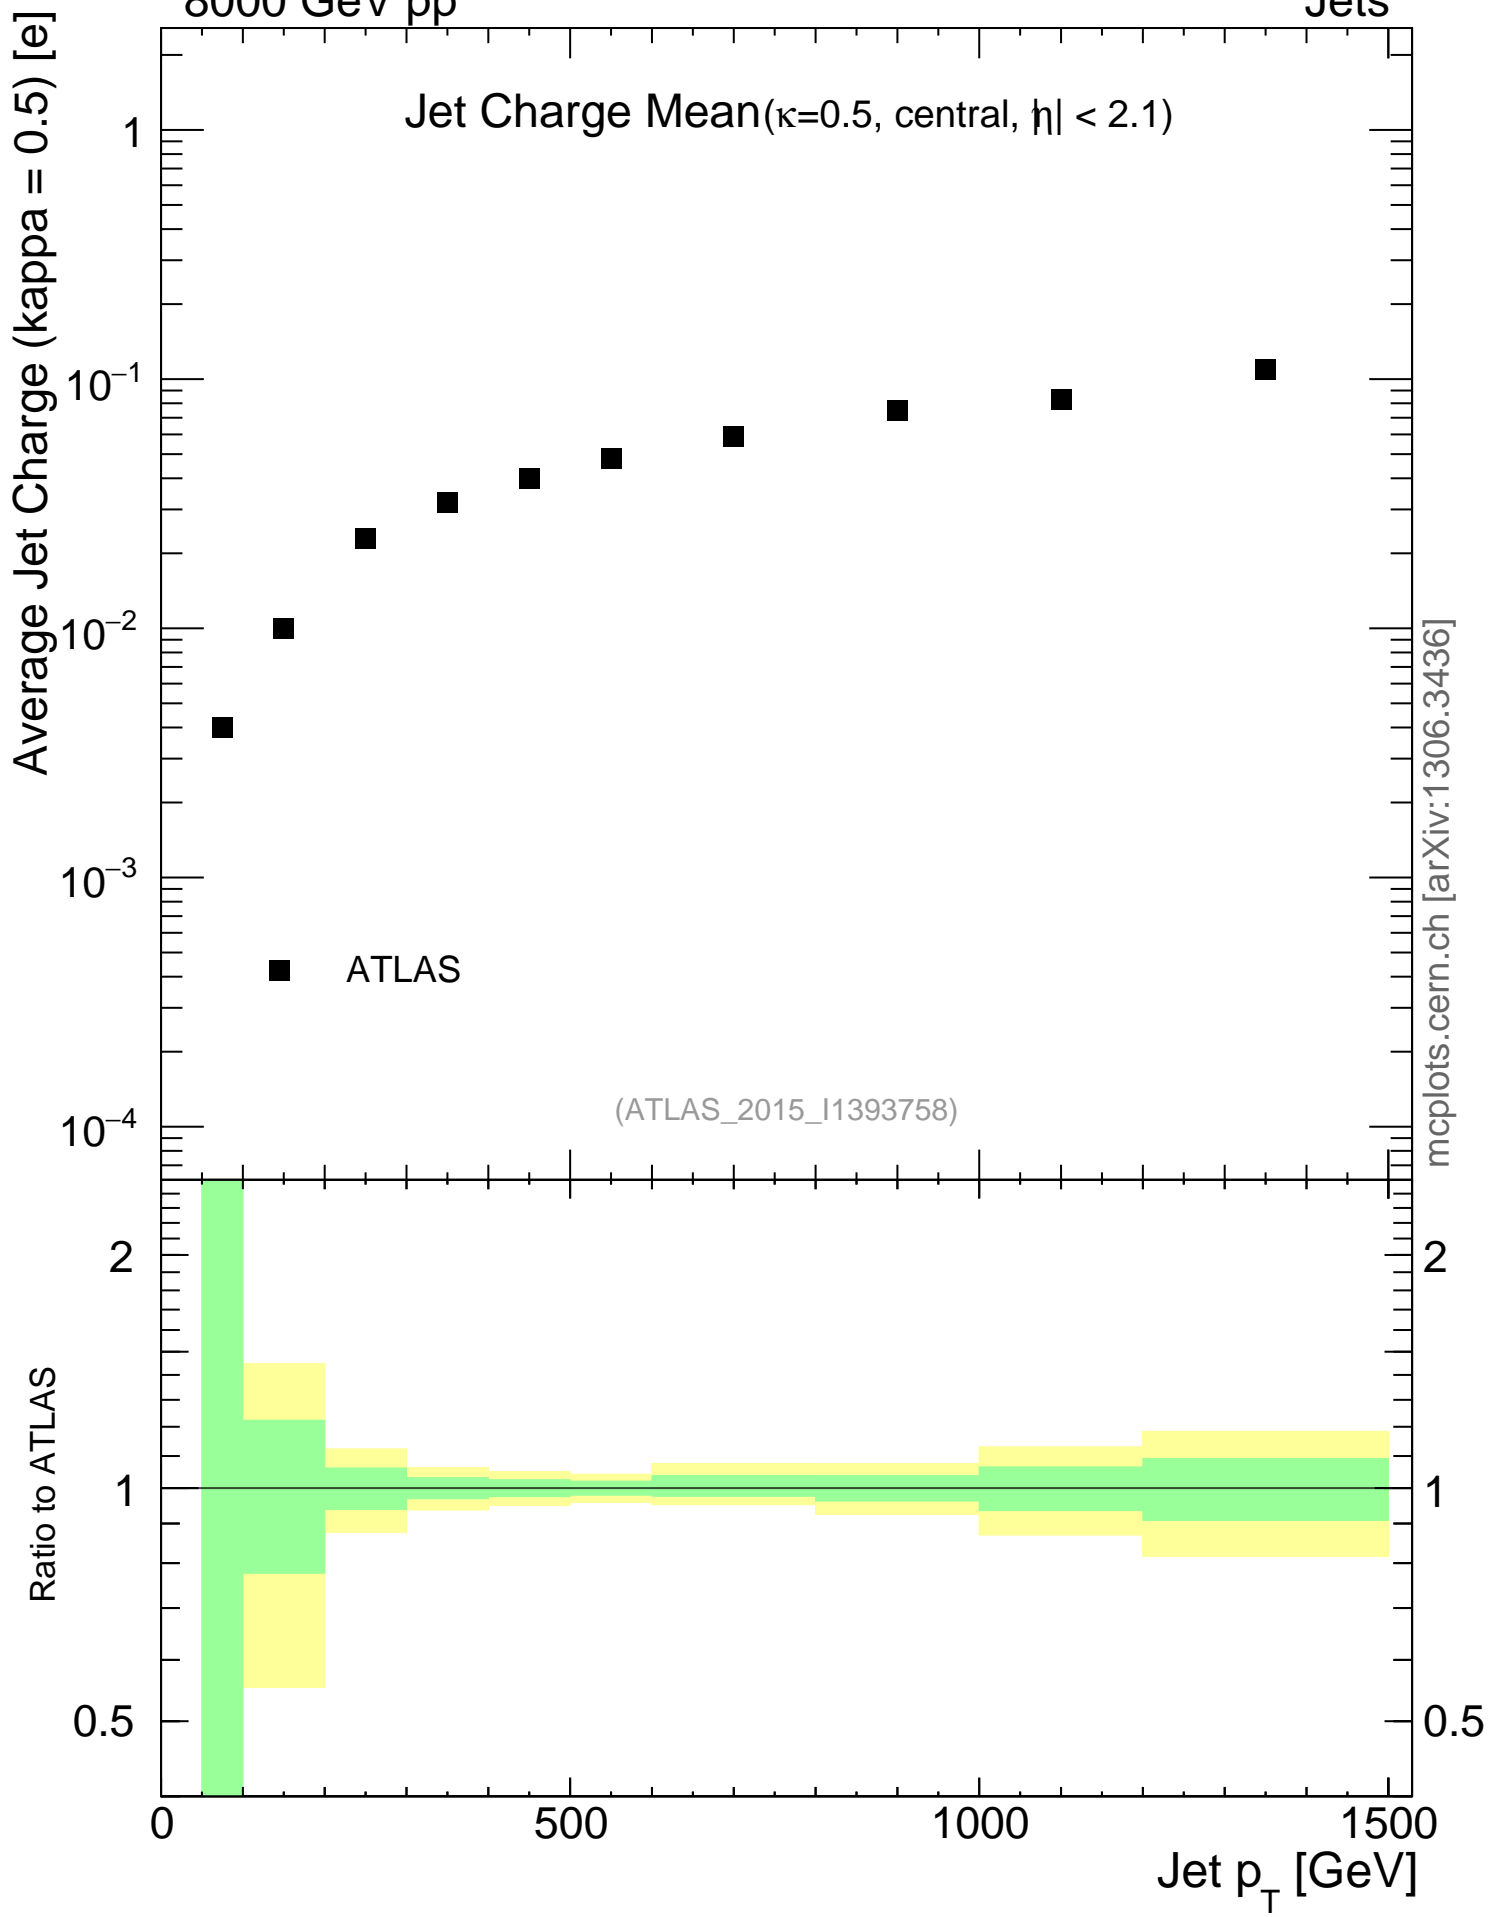

8000 GeV pp

Jets

Jet Charge Mean($\kappa=0.5$, central, $|\eta| < 2.1$)

■ ATLAS

(ATLAS_2015_I1393758)

mcplots.cern.ch [arXiv:1306.3436]