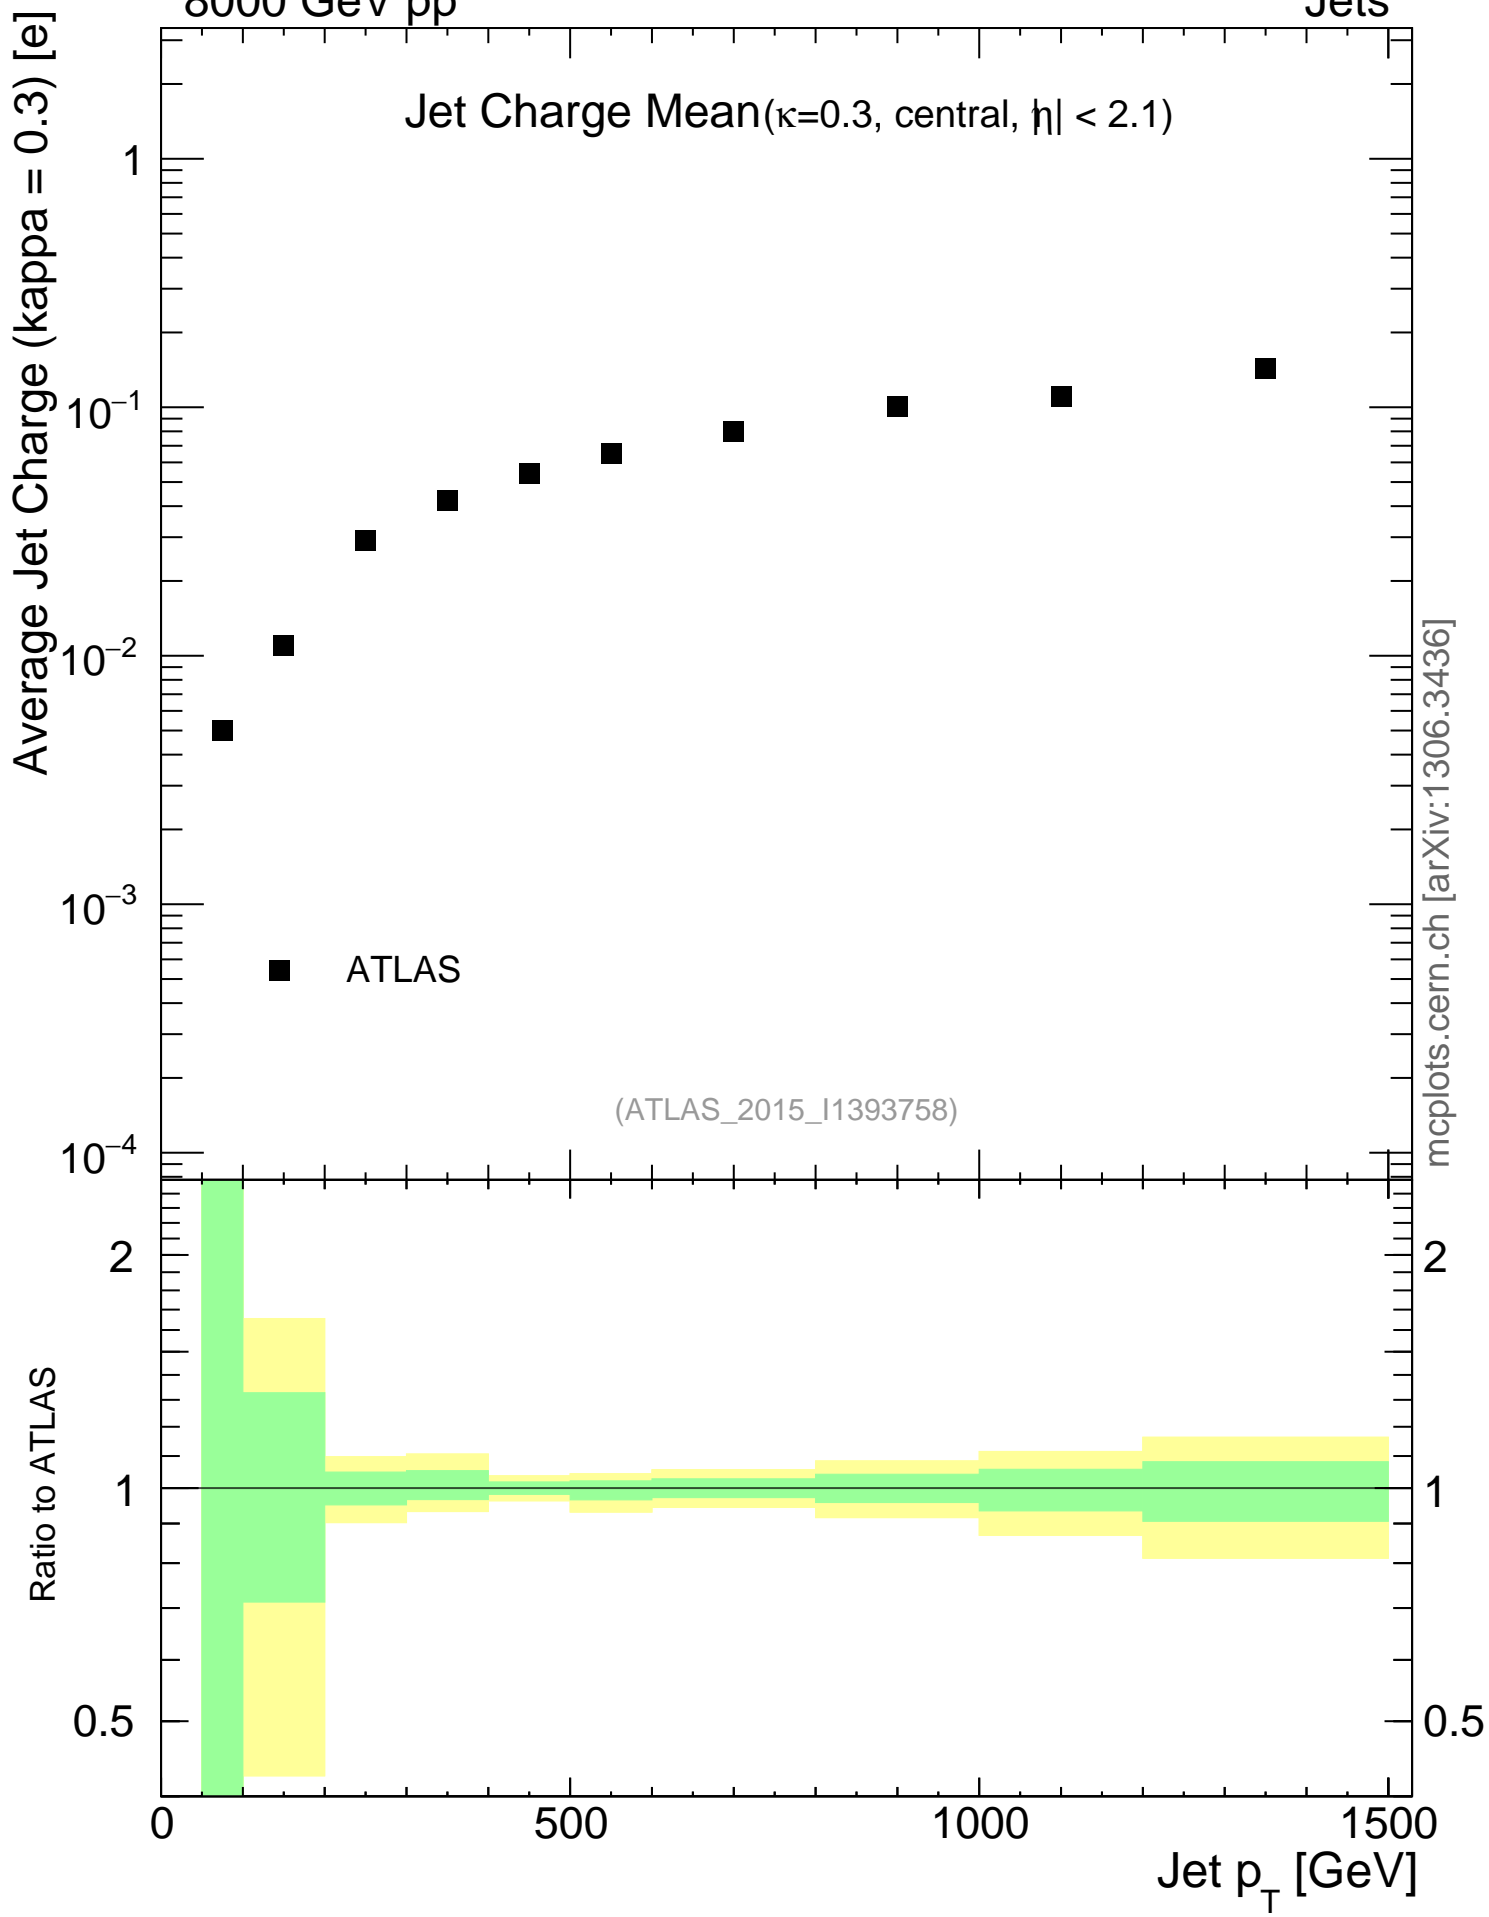

8000 GeV pp

Jets

Jet Charge Mean($\kappa=0.3$, central, $|\eta| < 2.1$)

■ ATLAS

(ATLAS_2015_I1393758)

mcplots.cern.ch [arXiv:1306.3436]