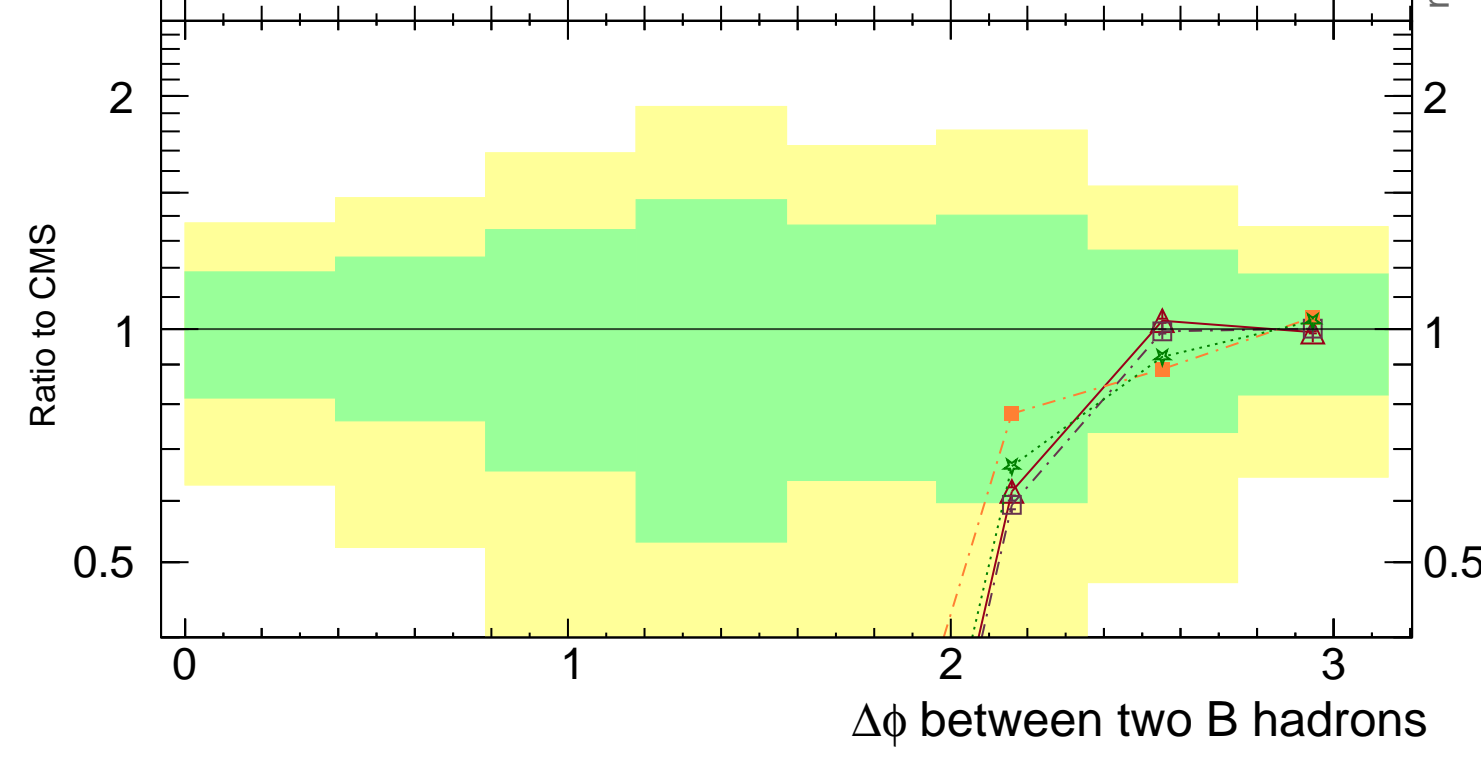

7000 GeV pp

$b\bar{b}$

Rivet 3.1.10, $\geq 3.2\text{M}$ events