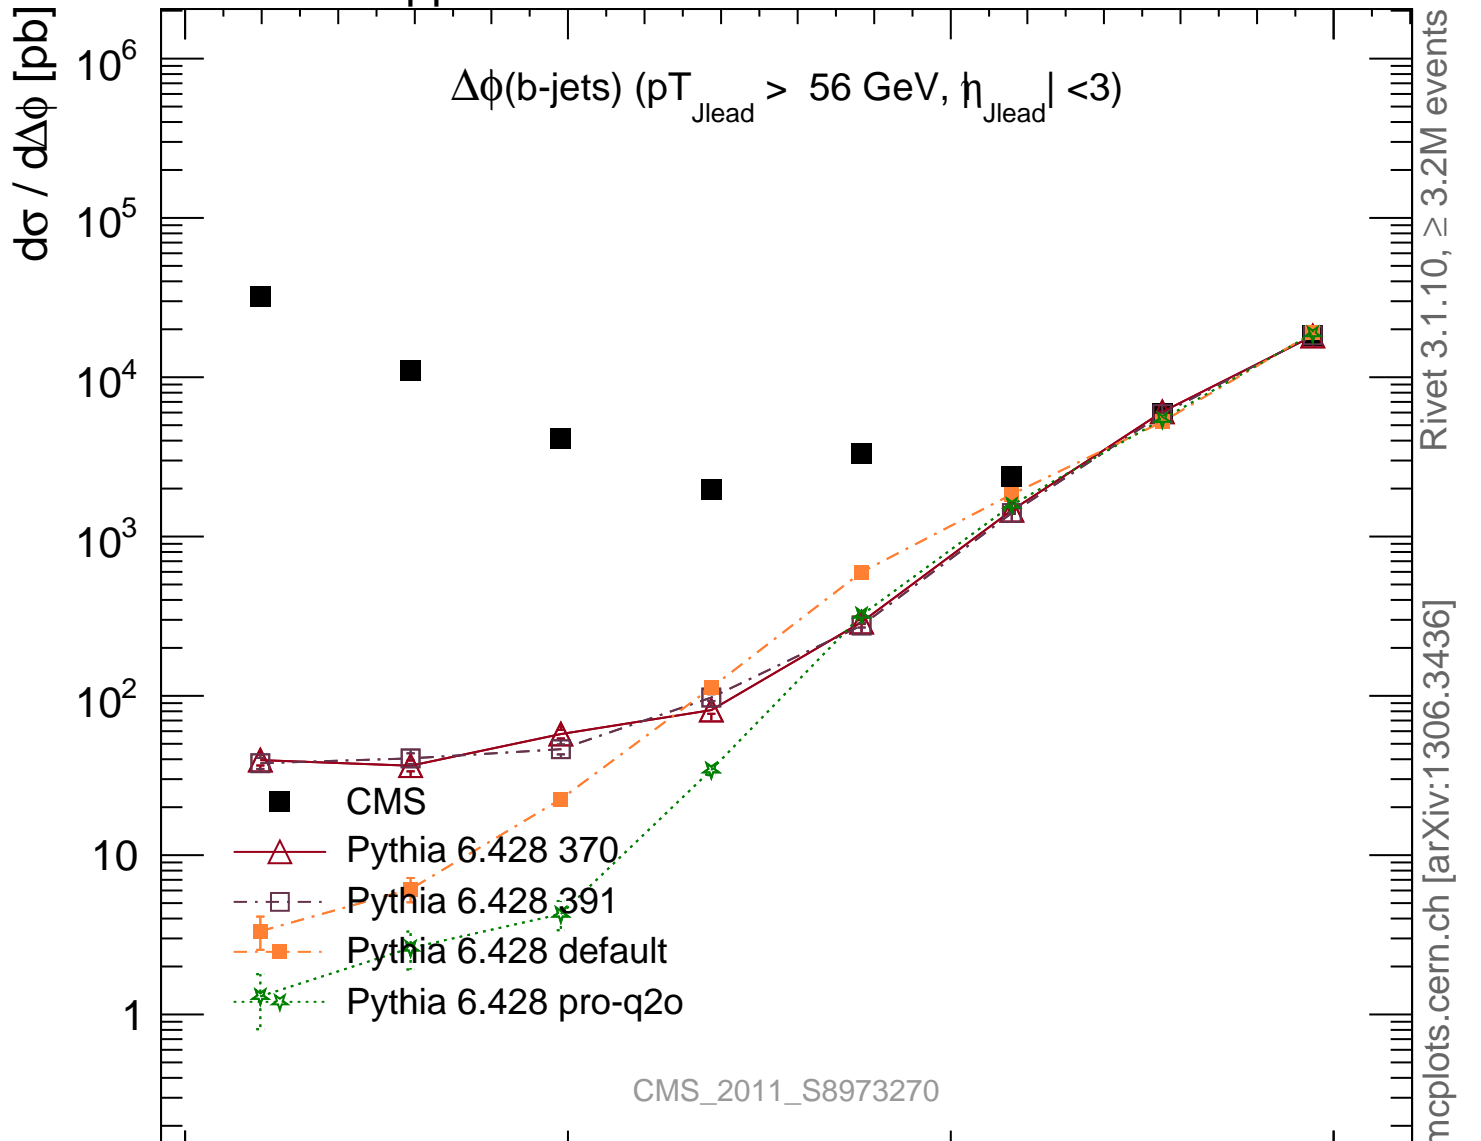

7000 GeV pp

$b\bar{b}$

Rivet 3.1.10, $\geq 3.2\text{M}$ events