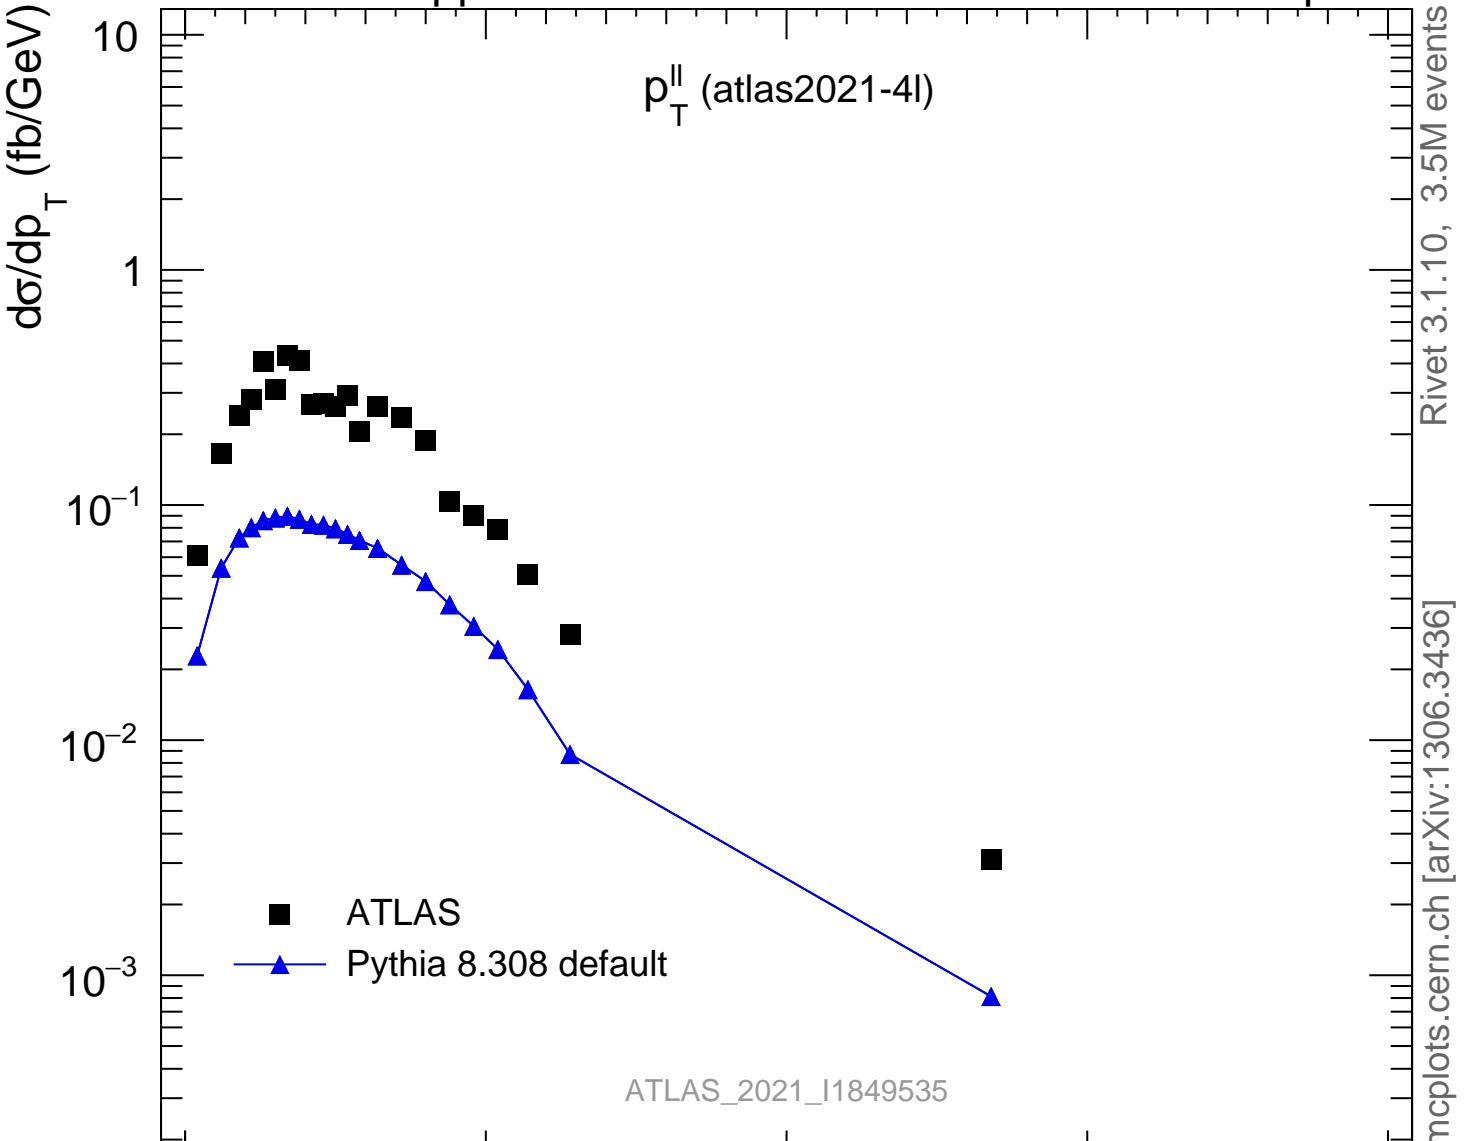

13000 GeV pp

4-lepton

Rivet 3.1.10, 3.5M events

mcplots.cern.ch [arXiv:1306.3436]