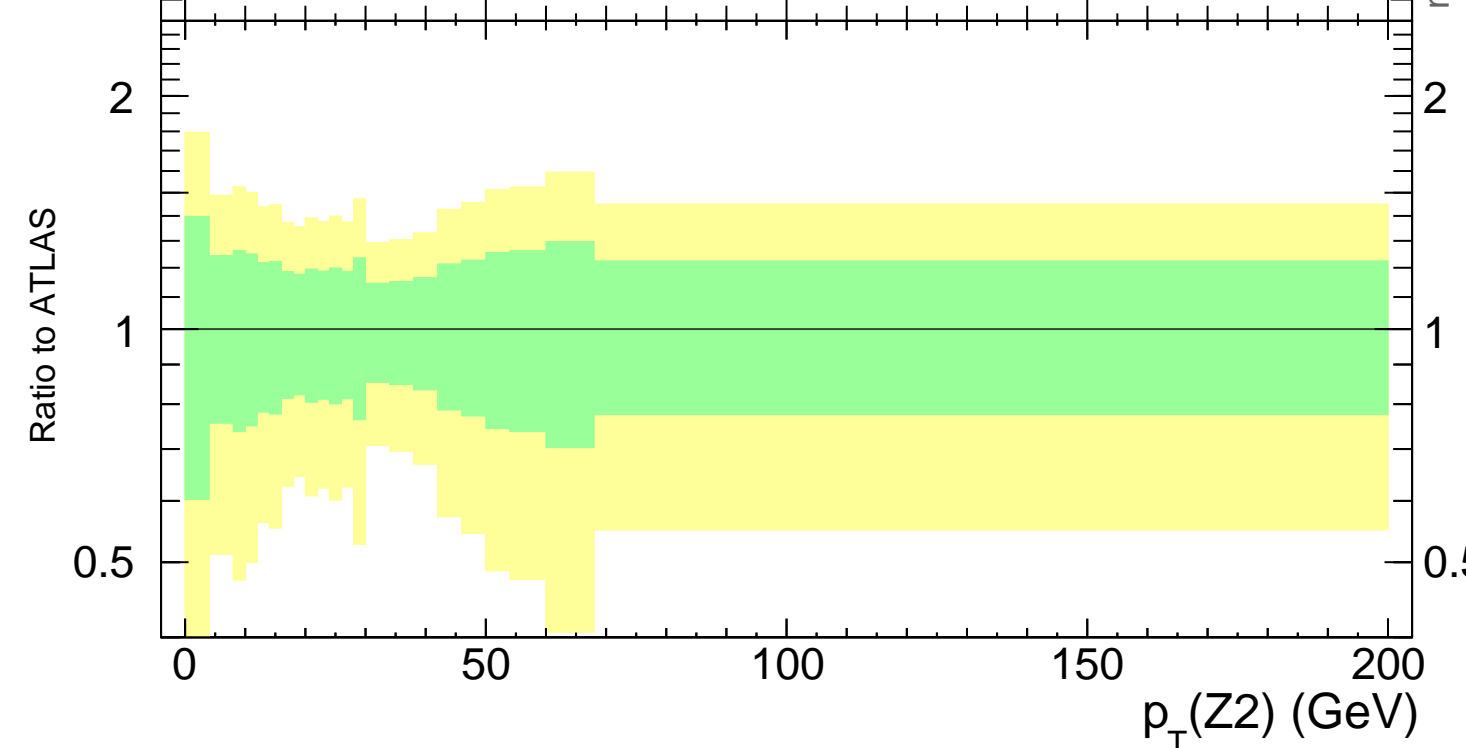

13000 GeV pp

4-lepton

Rivet 3.1.10, 3.5M events

mcplots.cern.ch [arXiv:1306.3436]