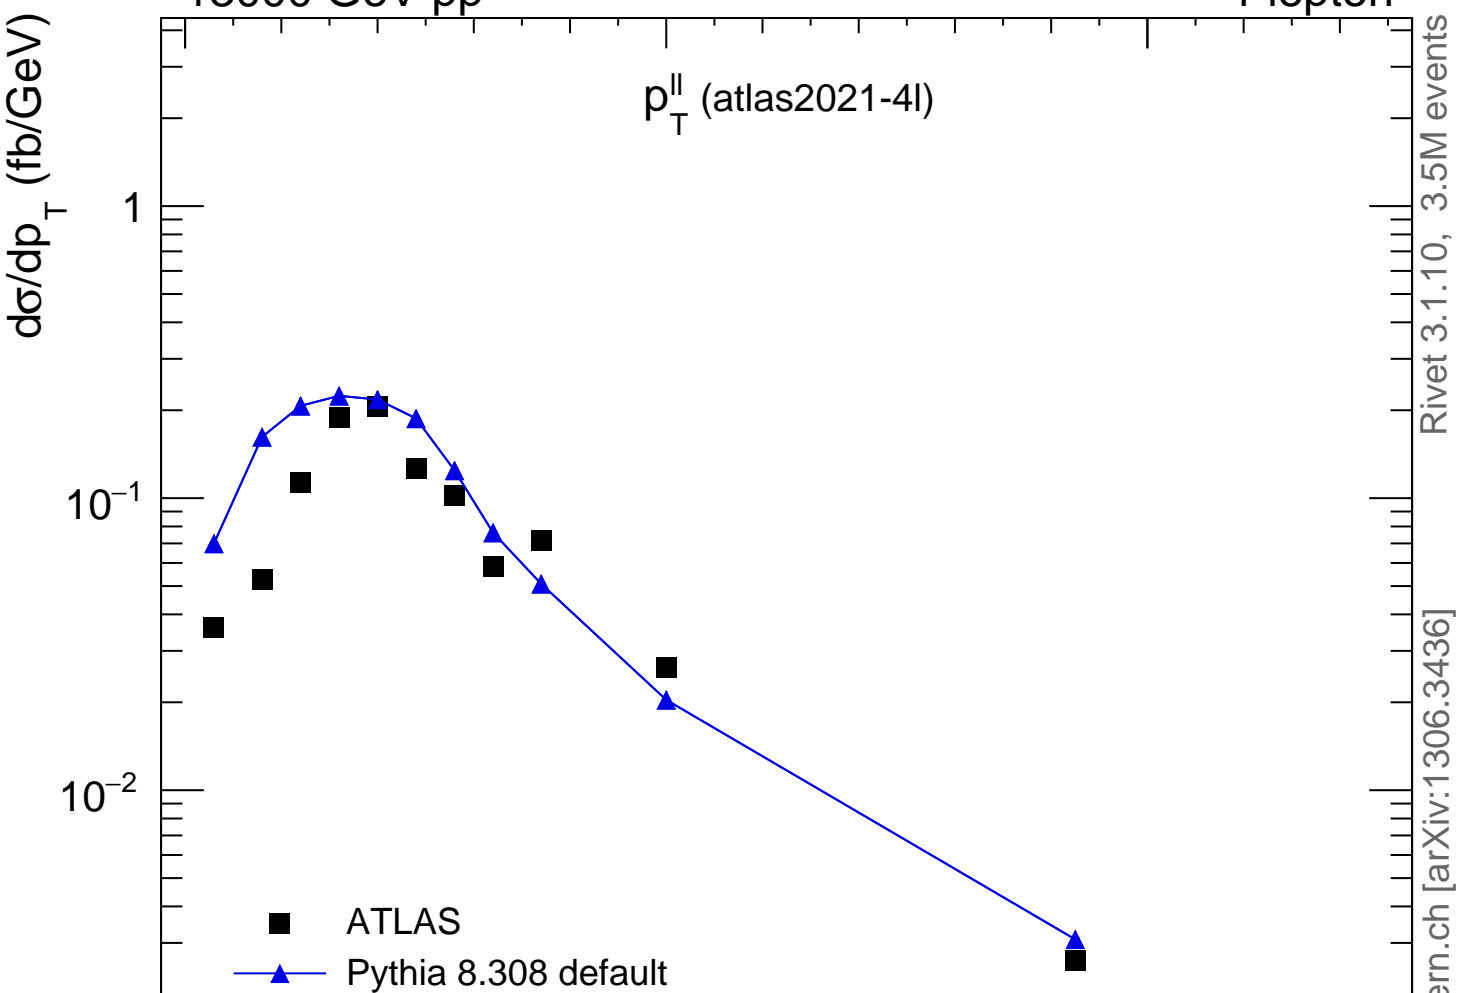

13000 GeV pp

4-lepton

p_T^{\parallel} (atlas2021-4l)

ATLAS_2021_I1849535