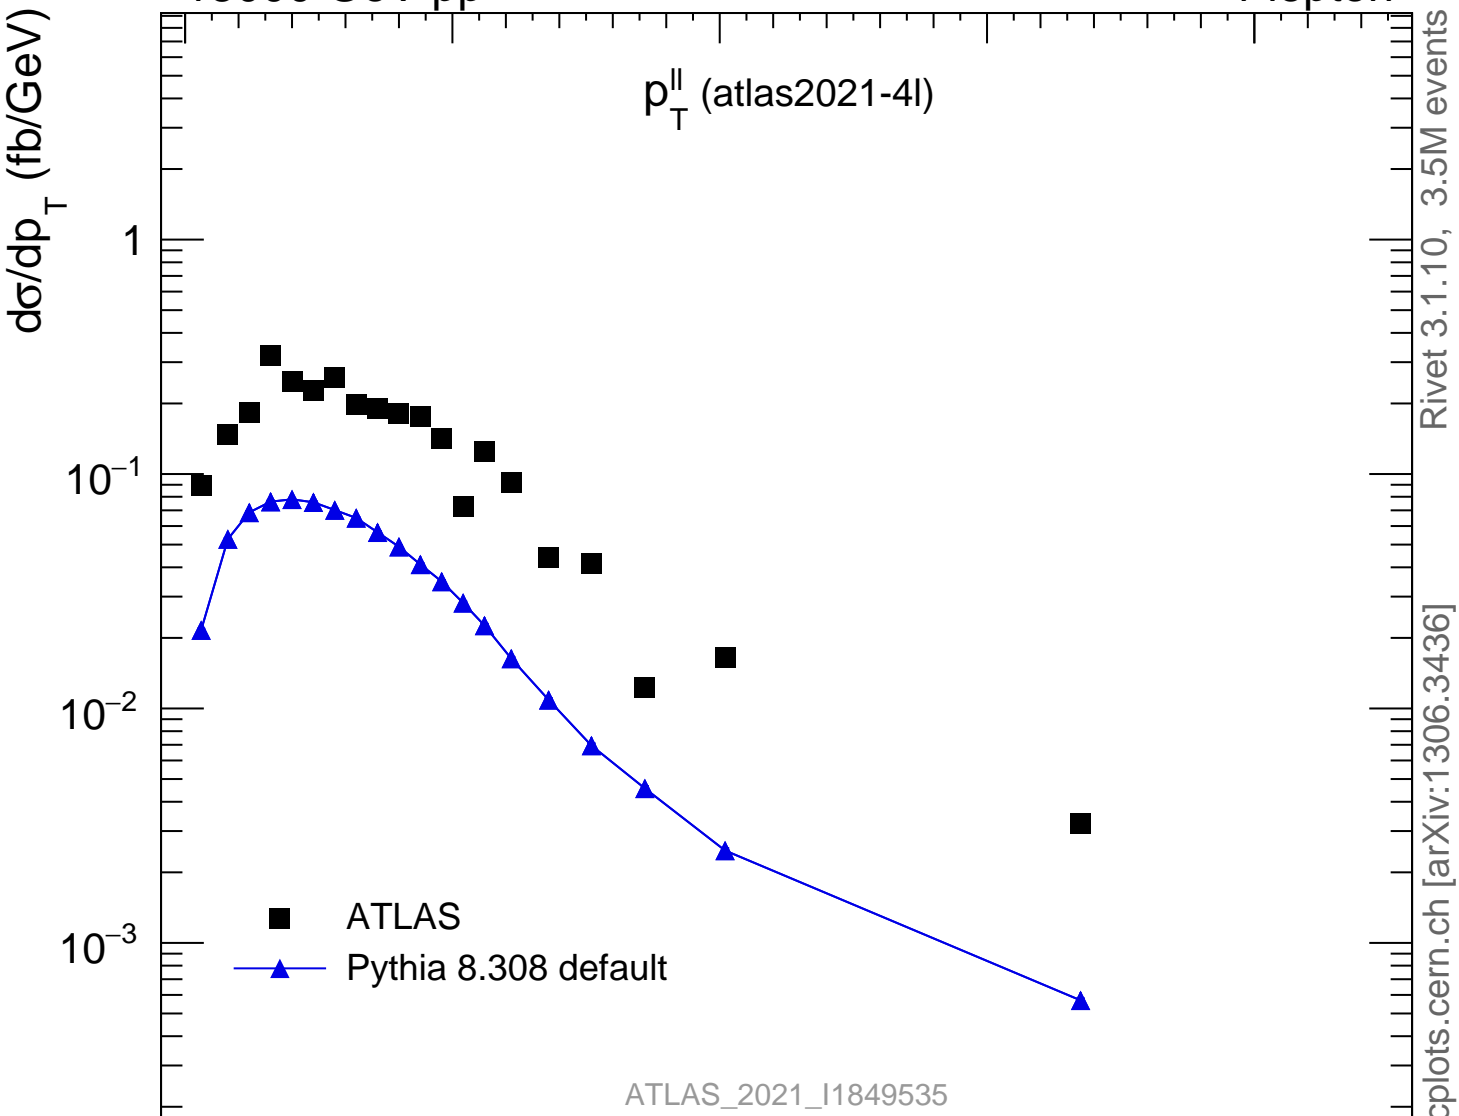

13000 GeV pp

4-lepton

p_T^{\parallel} (atlas2021-4l)

Rivet 3.1.10, 3.5M events
mcplots.cern.ch [arXiv:1306.3436]

ATLAS_2021_I1849535