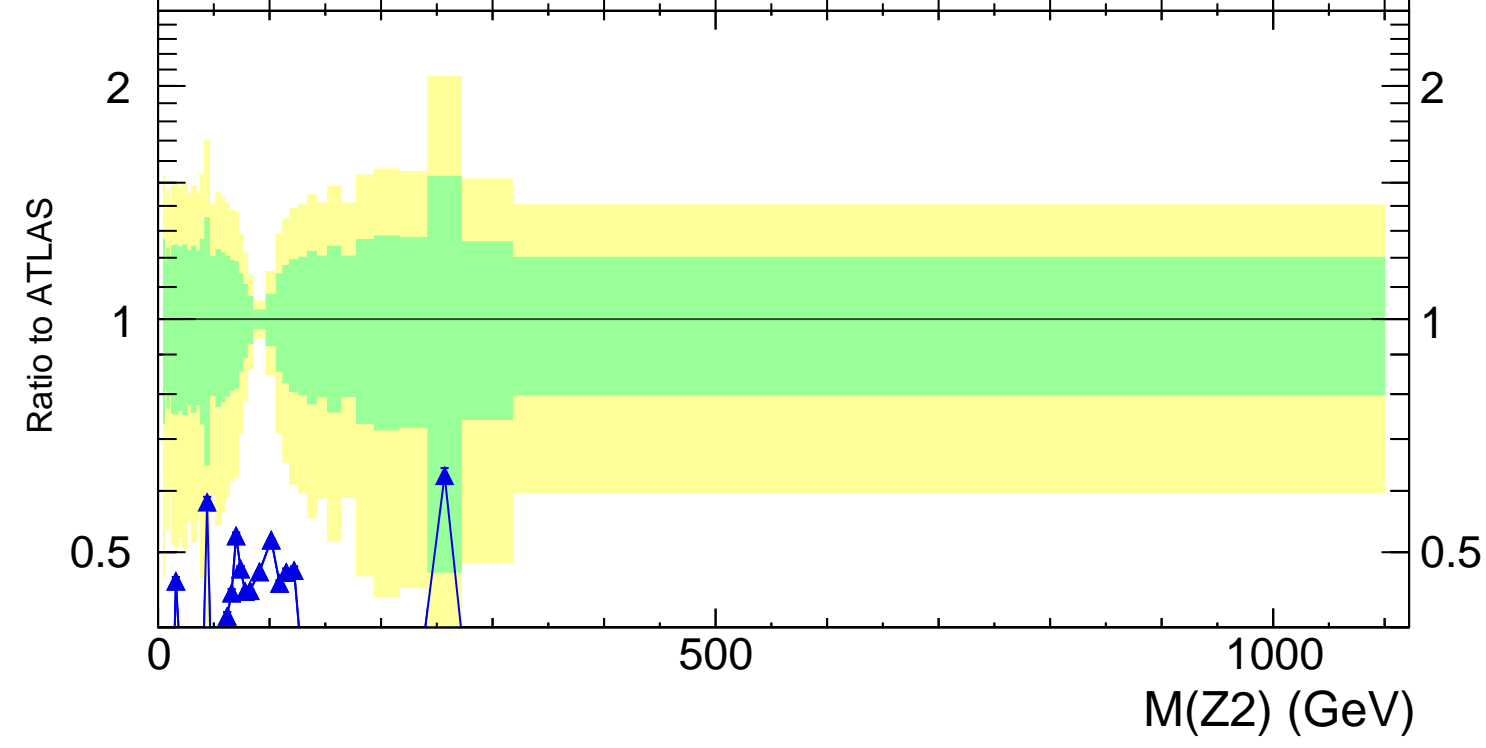

13000 GeV pp

4-lepton

Rivet 3.1.10, 3.5M events  
mcplots.cern.ch [arXiv:1306.3436]