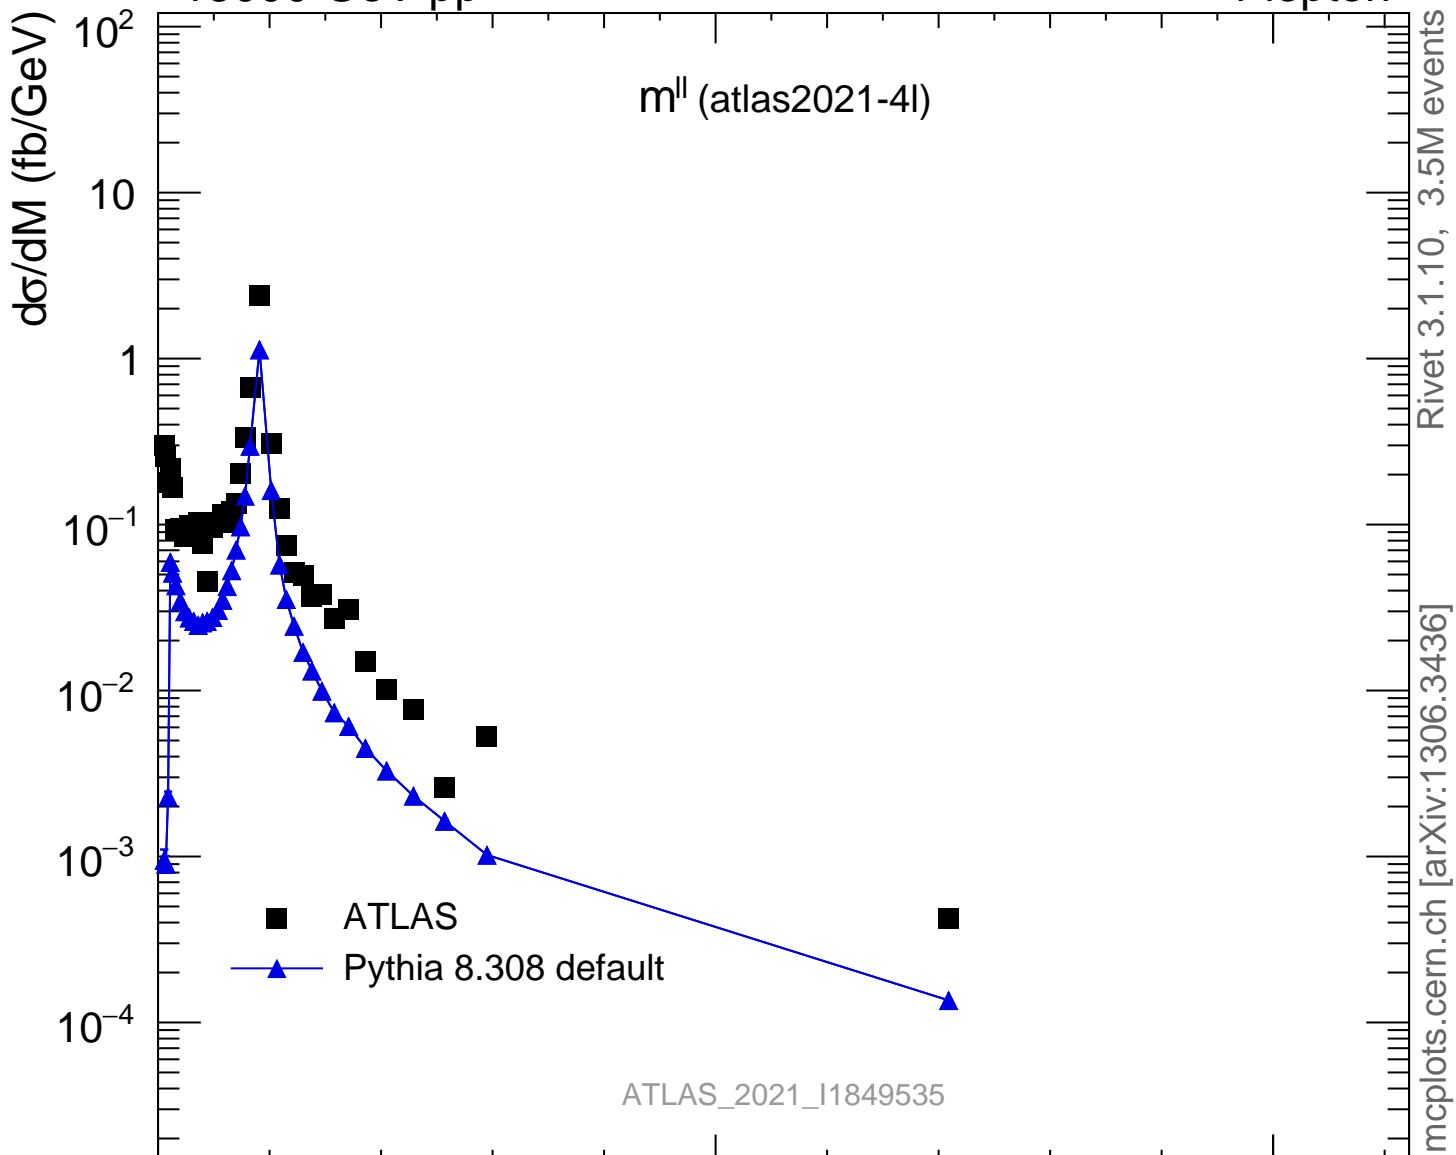

13000 GeV pp

4-lepton

Rivet 3.1.10, 3.5M events  
mcplots.cern.ch [arXiv:1306.3436]