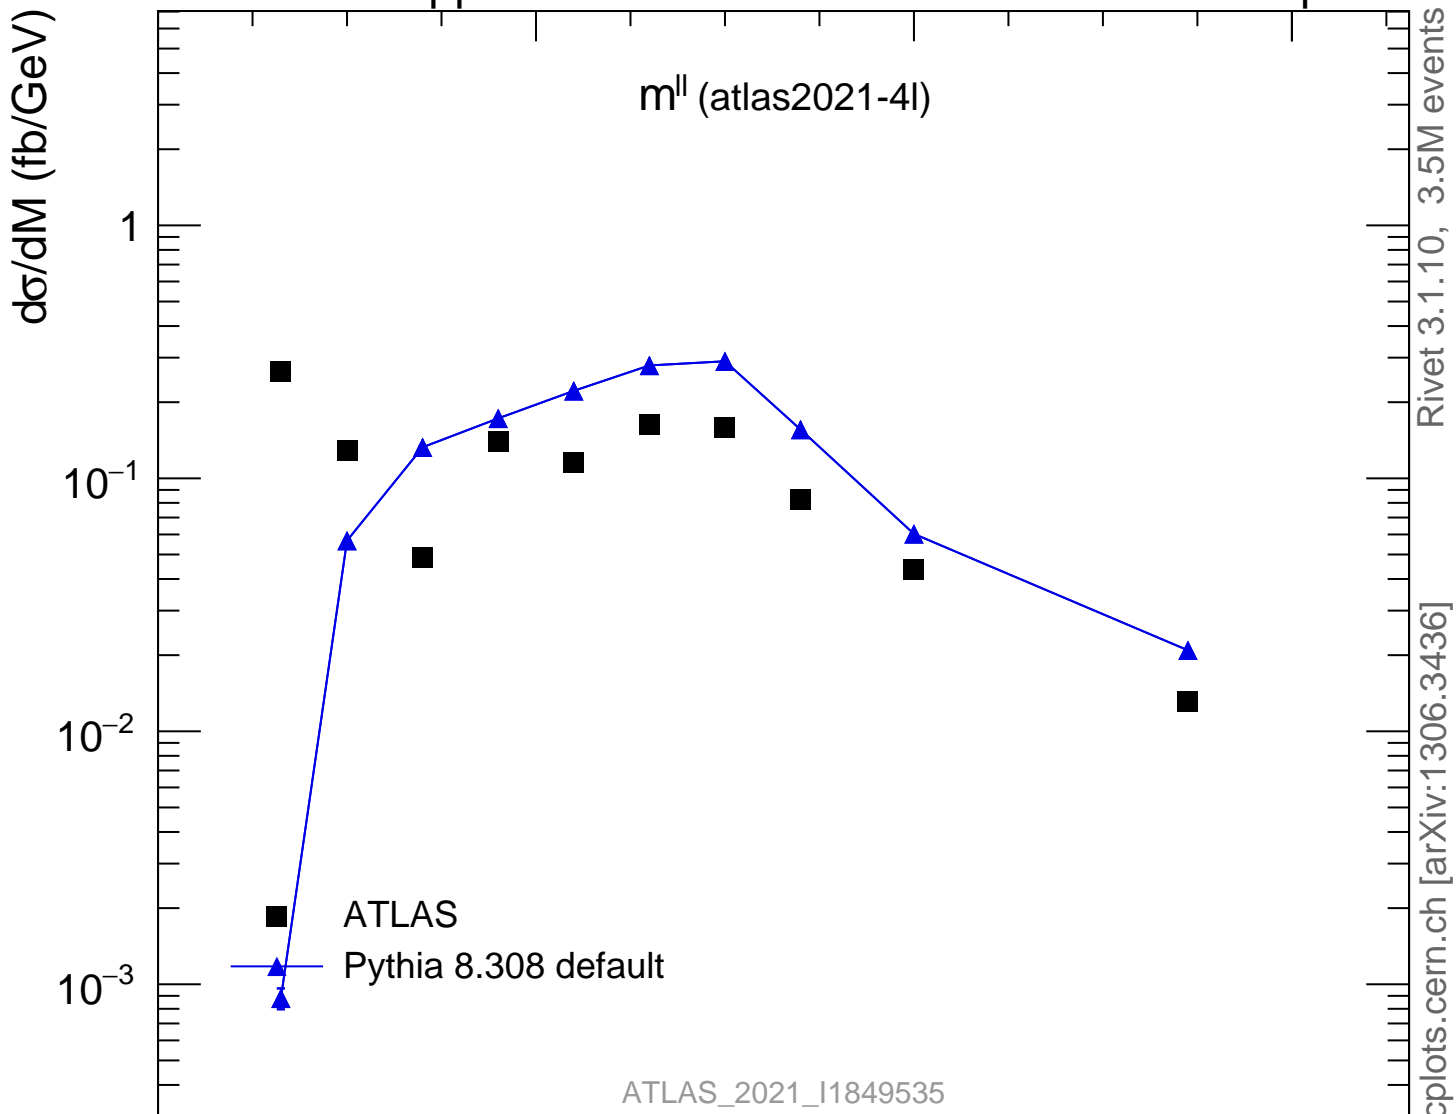

13000 GeV pp

4-lepton

Rivet 3.1.10, 3.5M events
mcplots.cern.ch [arXiv:1306.3436]