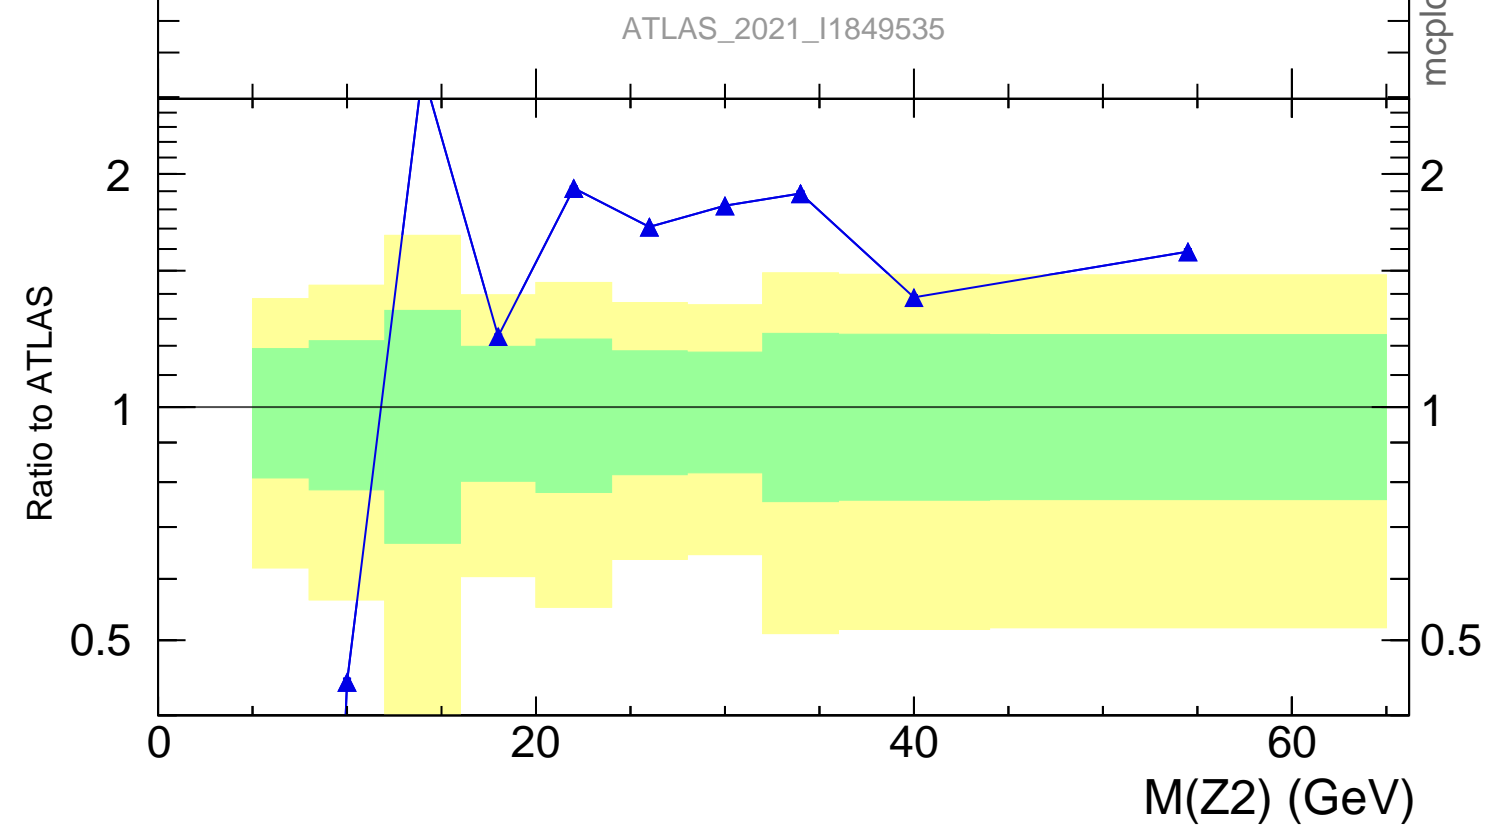

13000 GeV pp

4-lepton

Rivet 3.1.10, 3.5M events
mcplots.cern.ch [arXiv:1306.3436]