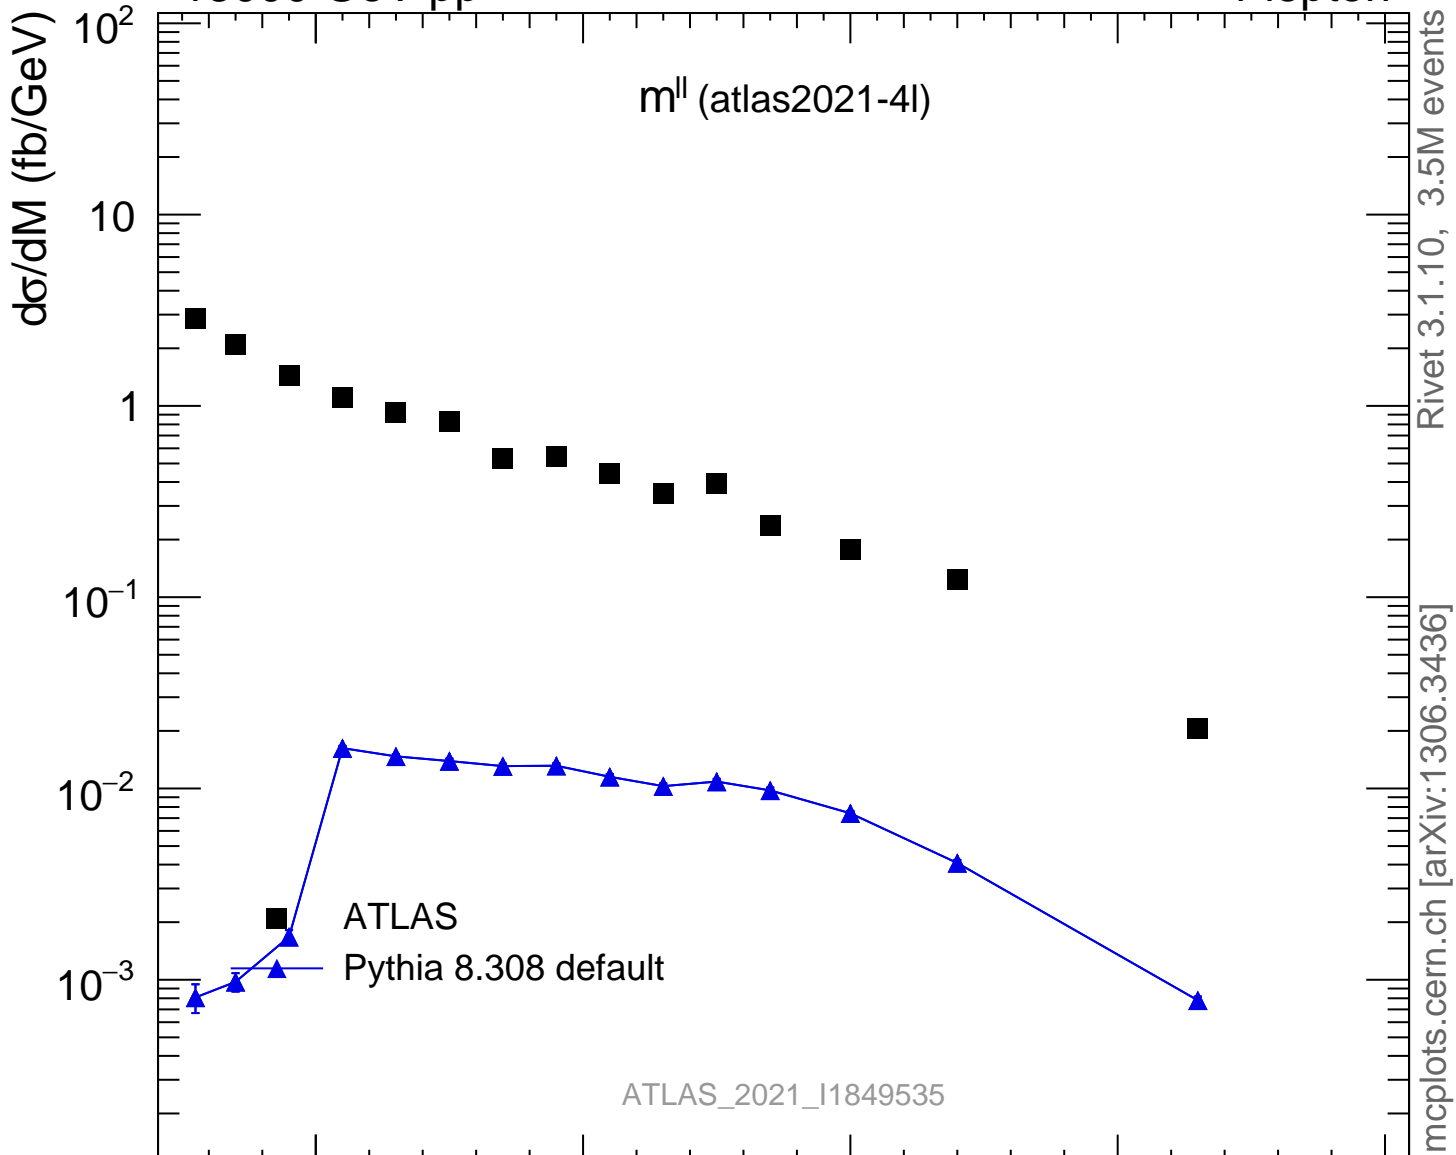

13000 GeV pp

4-lepton

Rivet 3.1.10, 3.5M events
mcplots.cern.ch [arXiv:1306.3436]