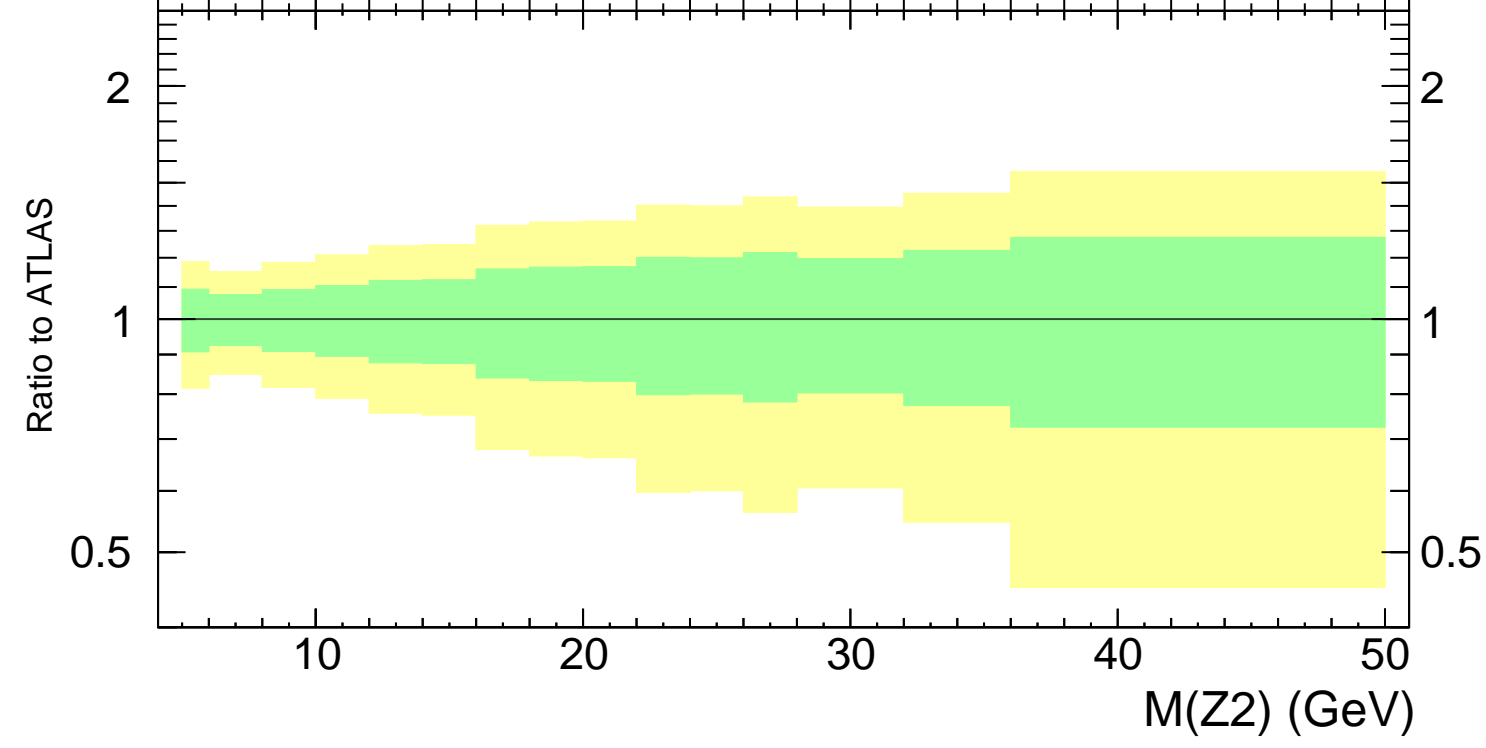

13000 GeV pp

4-lepton

Rivet 3.1.10, 3.5M events
mcplots.cern.ch [arXiv:1306.3436]