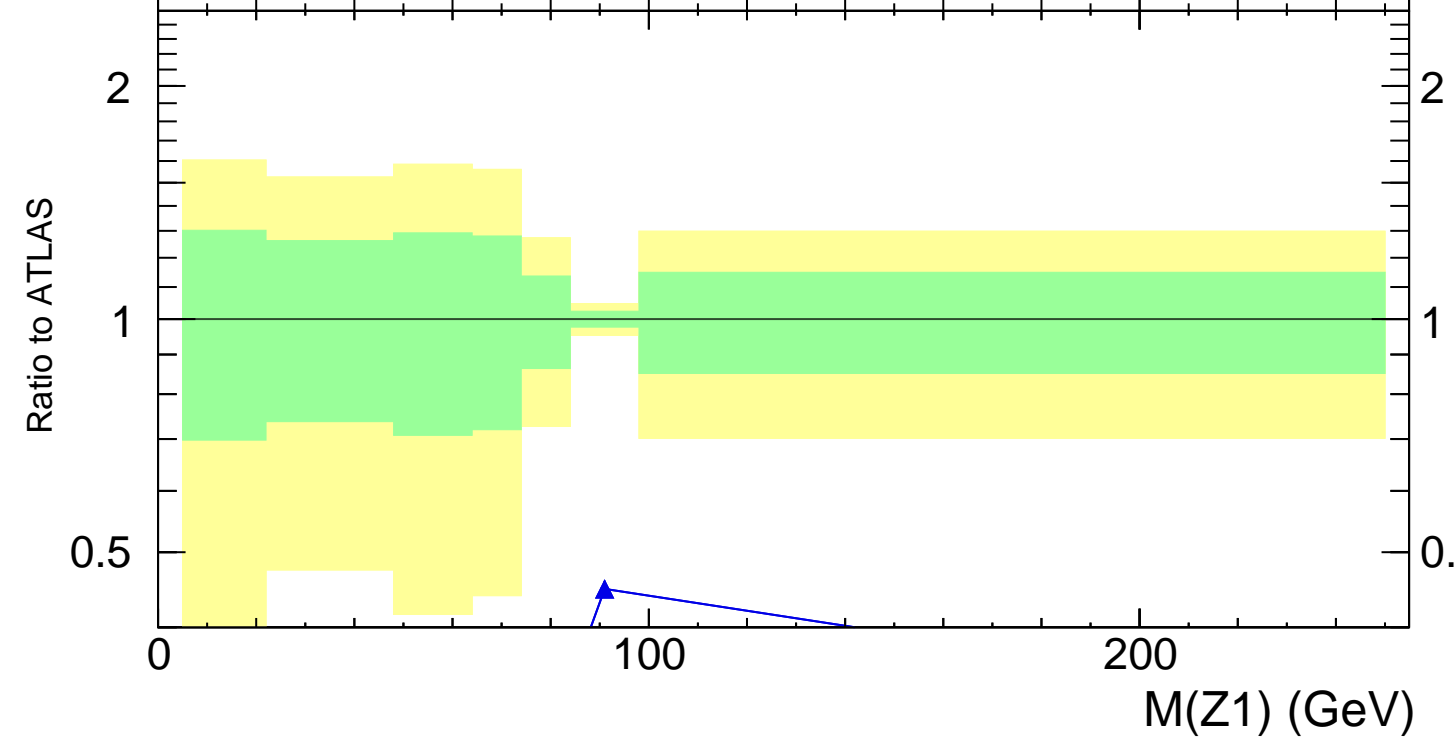

13000 GeV pp

4-lepton

Rivet 3.1.10, 3.5M events
mcplots.cern.ch [arXiv:1306.3436]