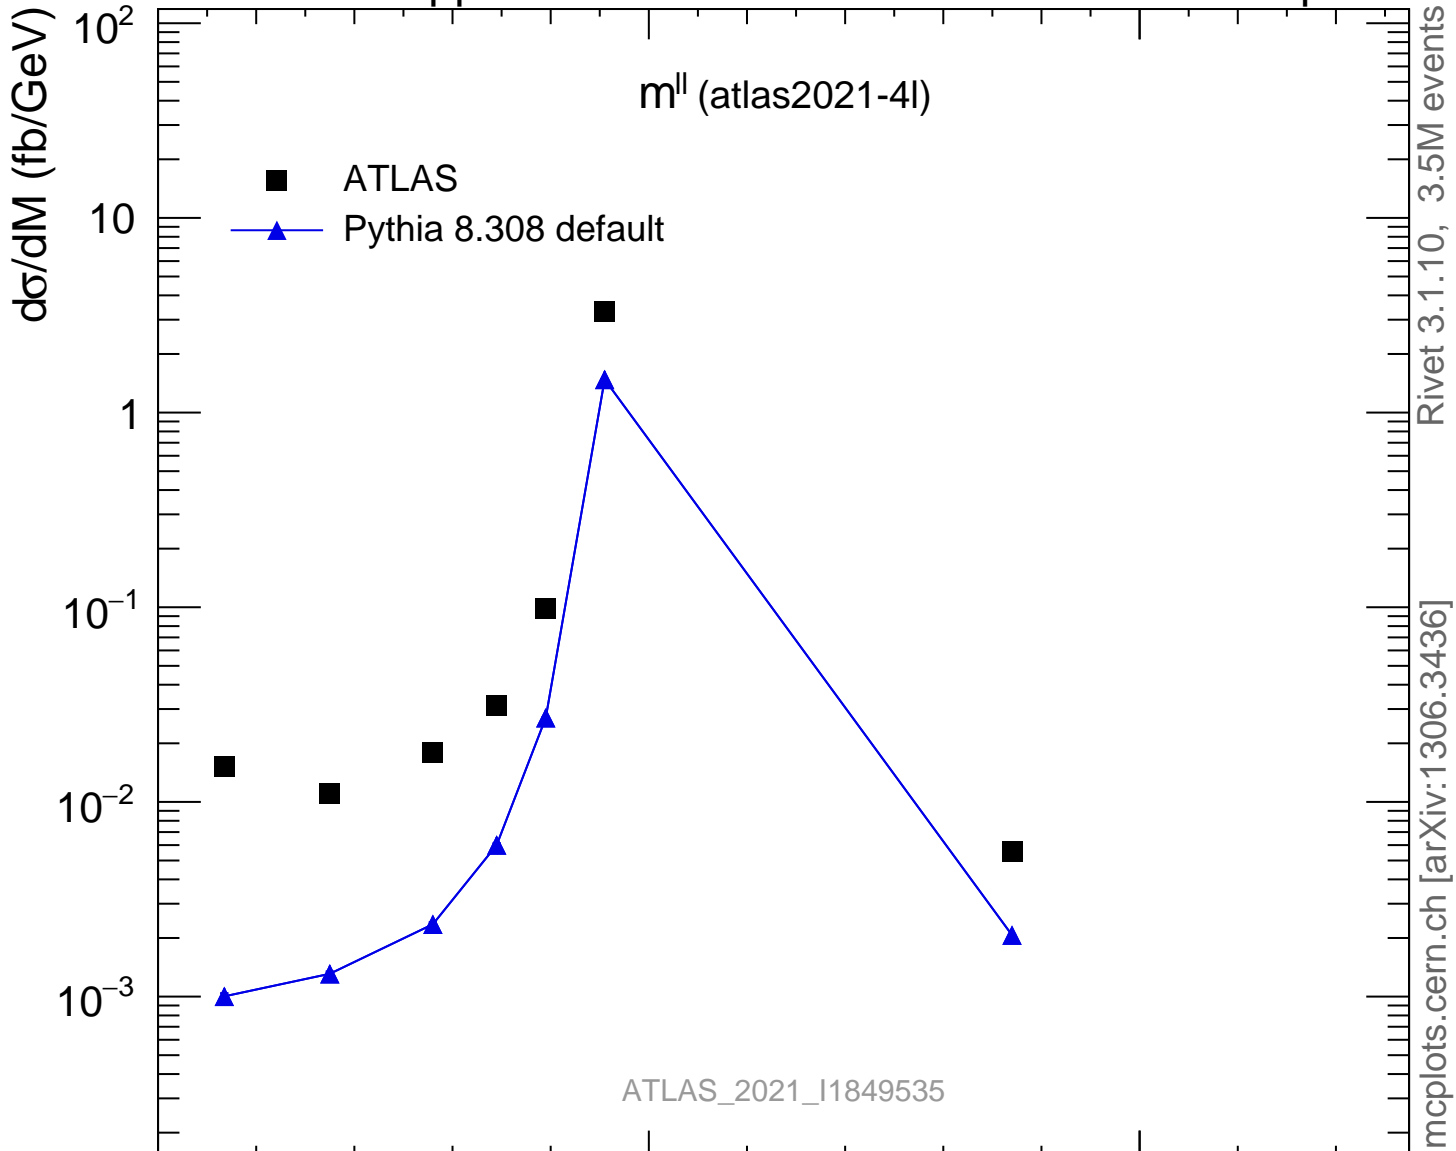

13000 GeV pp

4-lepton

Rivet 3.1.10, 3.5M events
mcplots.cern.ch [arXiv:1306.3436]