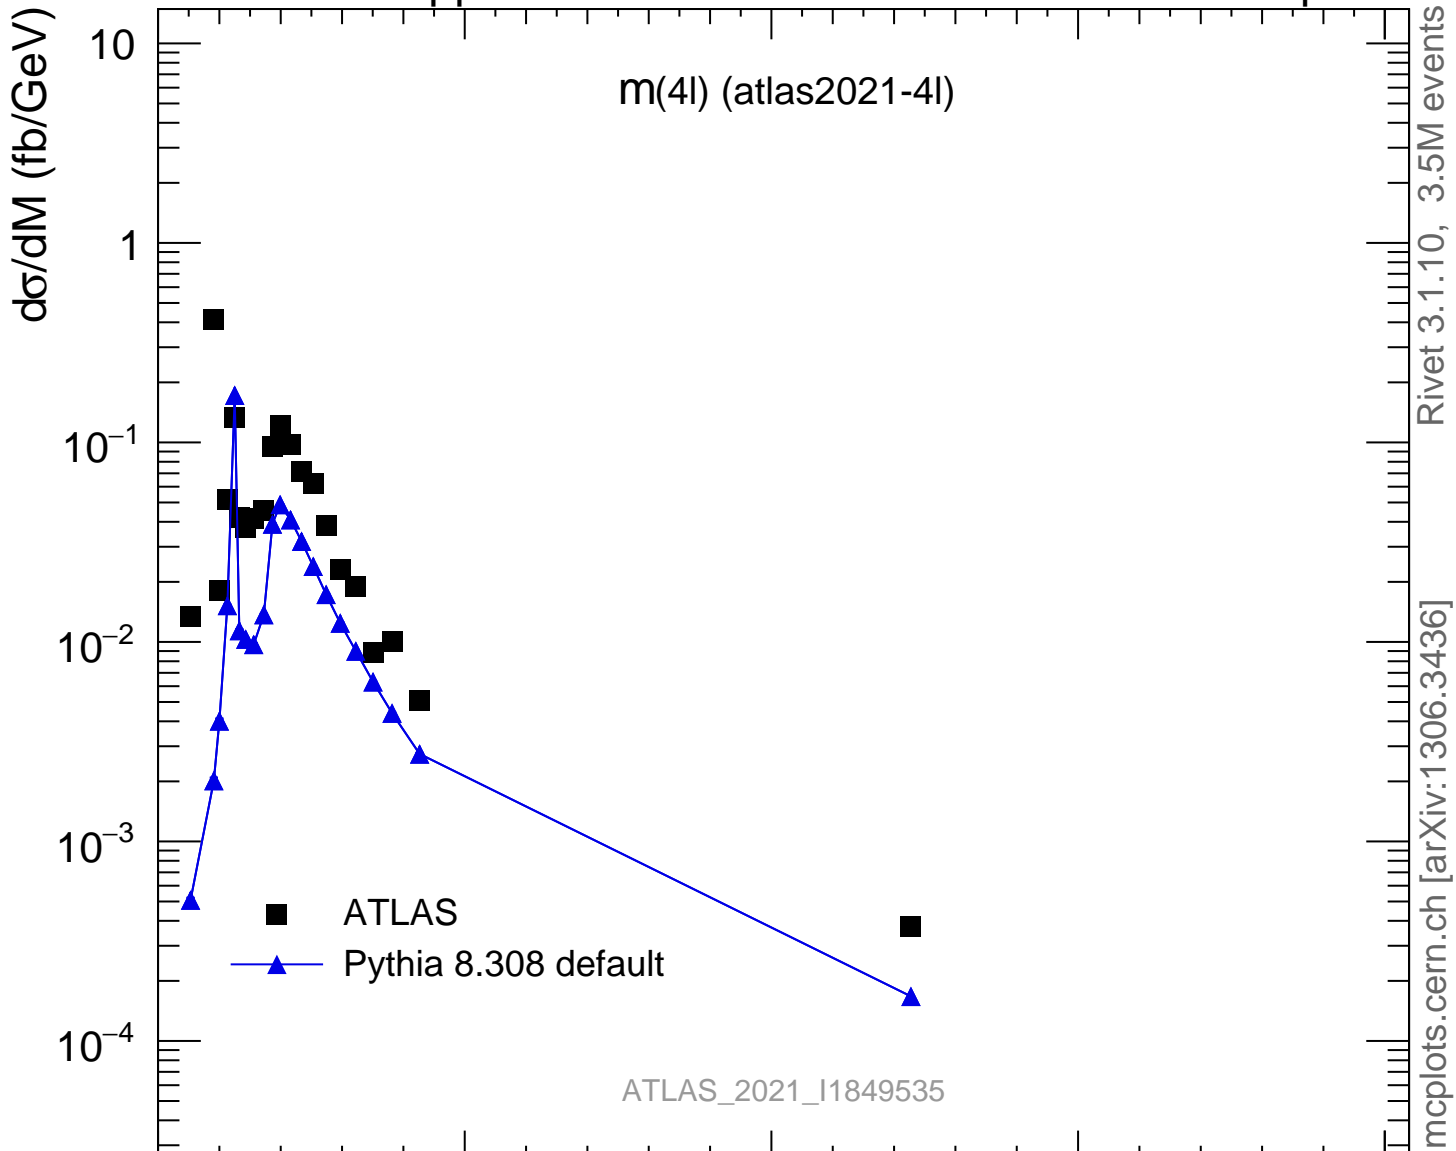

13000 GeV pp

4-lepton

ATLAS\_2021\_I1849535

Rivet 3.1.10, 3.5M events  
mcplots.cern.ch [arXiv:1306.3436]