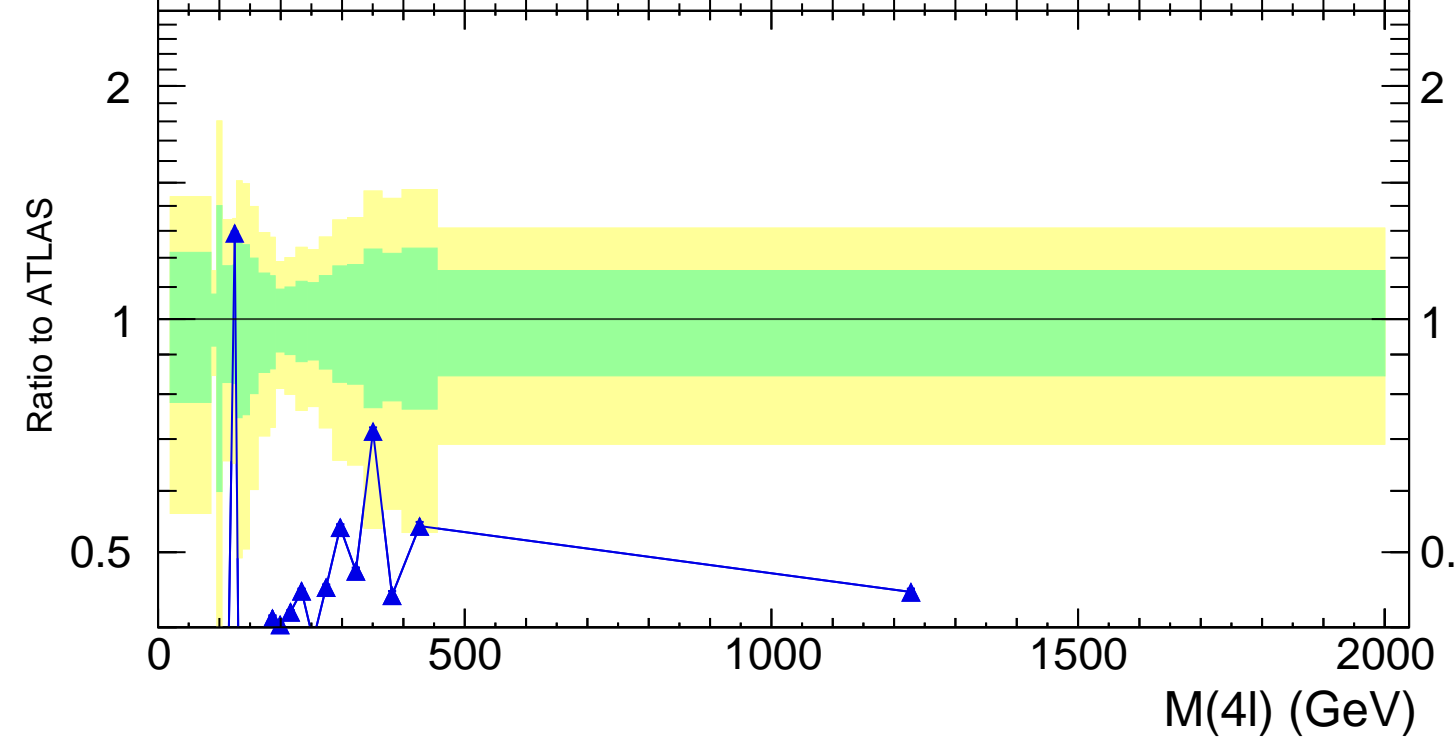

13000 GeV pp

4-lepton

ATLAS\_2021\_I1849535

Rivet 3.1.10, 3.5M events  
mcplots.cern.ch [arXiv:1306.3436]