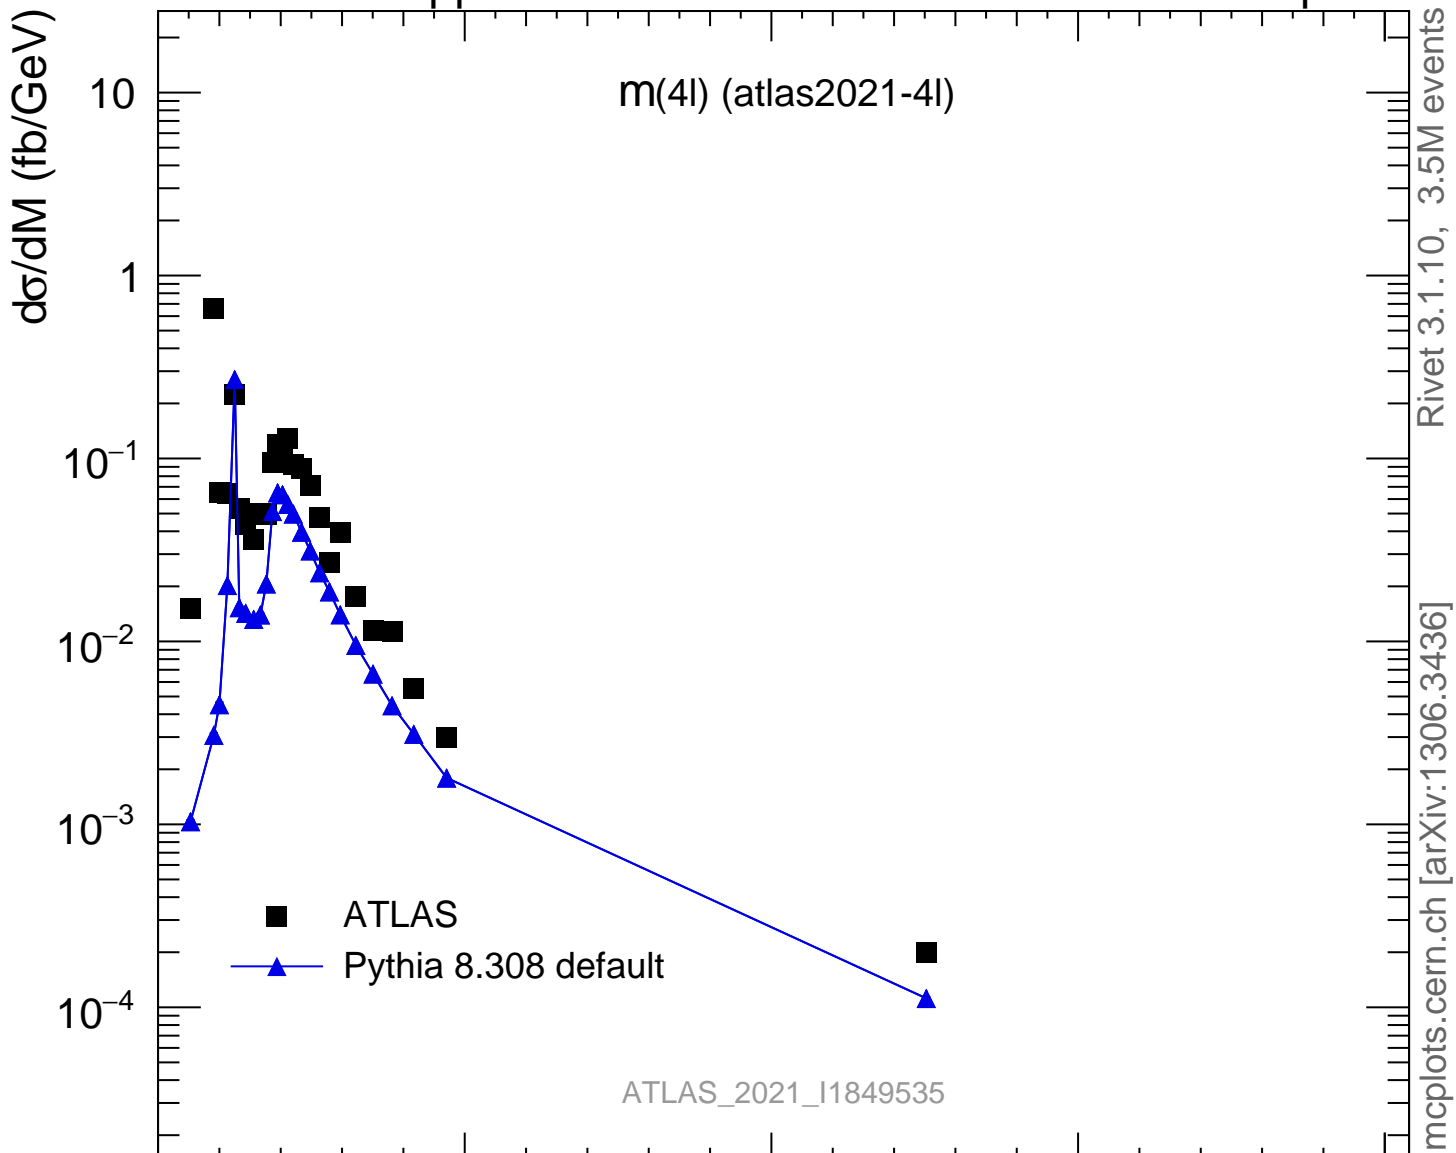

13000 GeV pp

4-lepton

Rivet 3.1.10, 3.5M events
mcplots.cern.ch [arXiv:1306.3436]