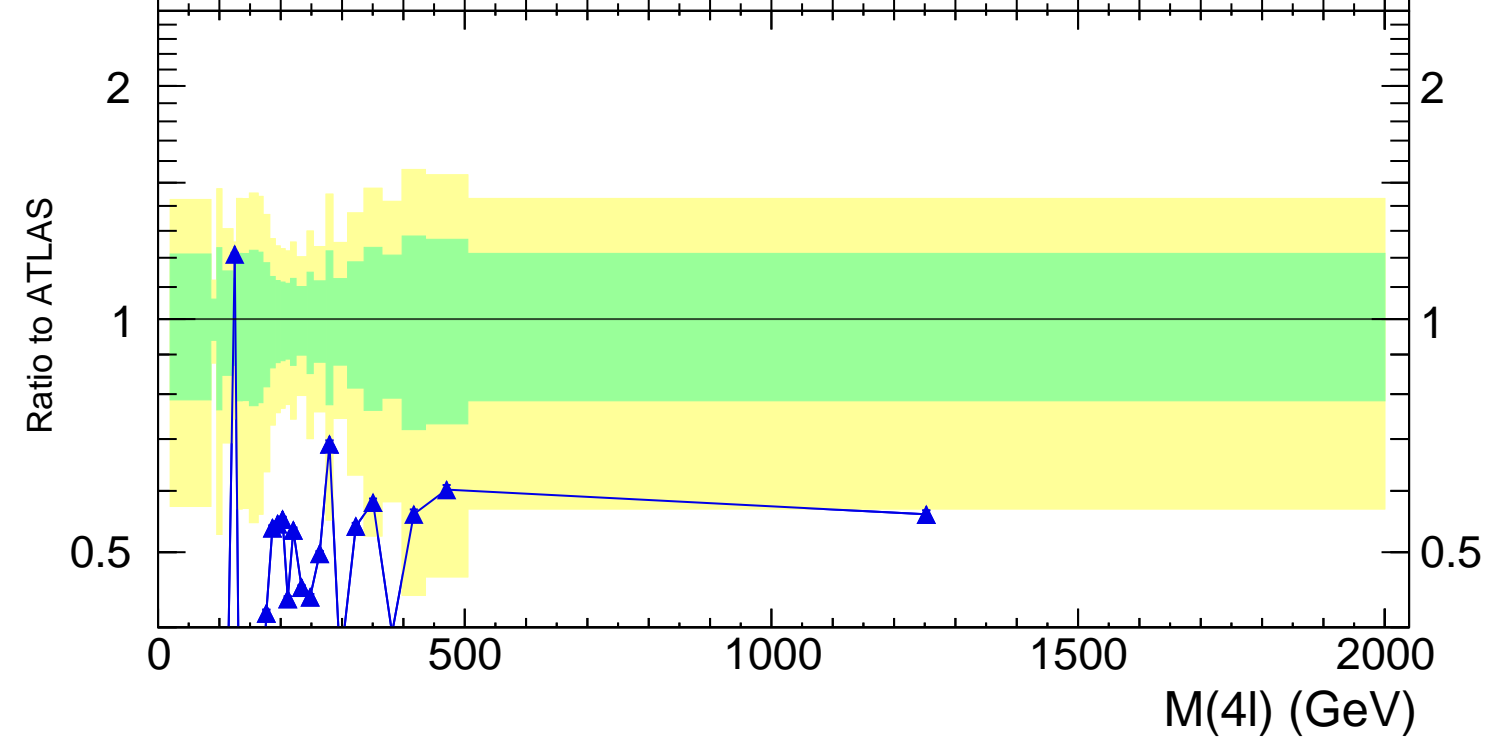

13000 GeV pp

4-lepton

Rivet 3.1.10, 3.5M events
mcplots.cern.ch [arXiv:1306.3436]