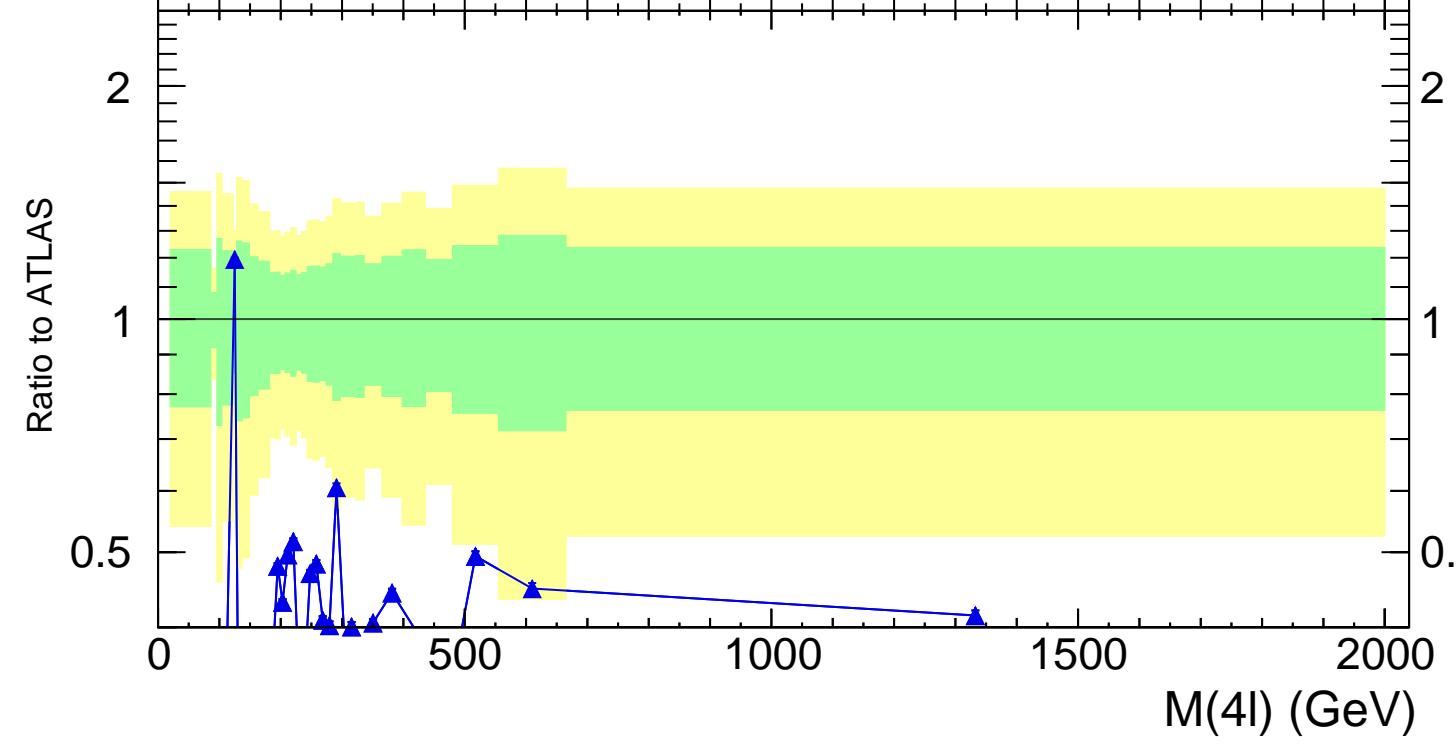

13000 GeV pp

4-lepton

ATLAS\_2021\_I1849535

Rivet 3.1.10, 3.5M events  
mcplots.cern.ch [arXiv:1306.3436]