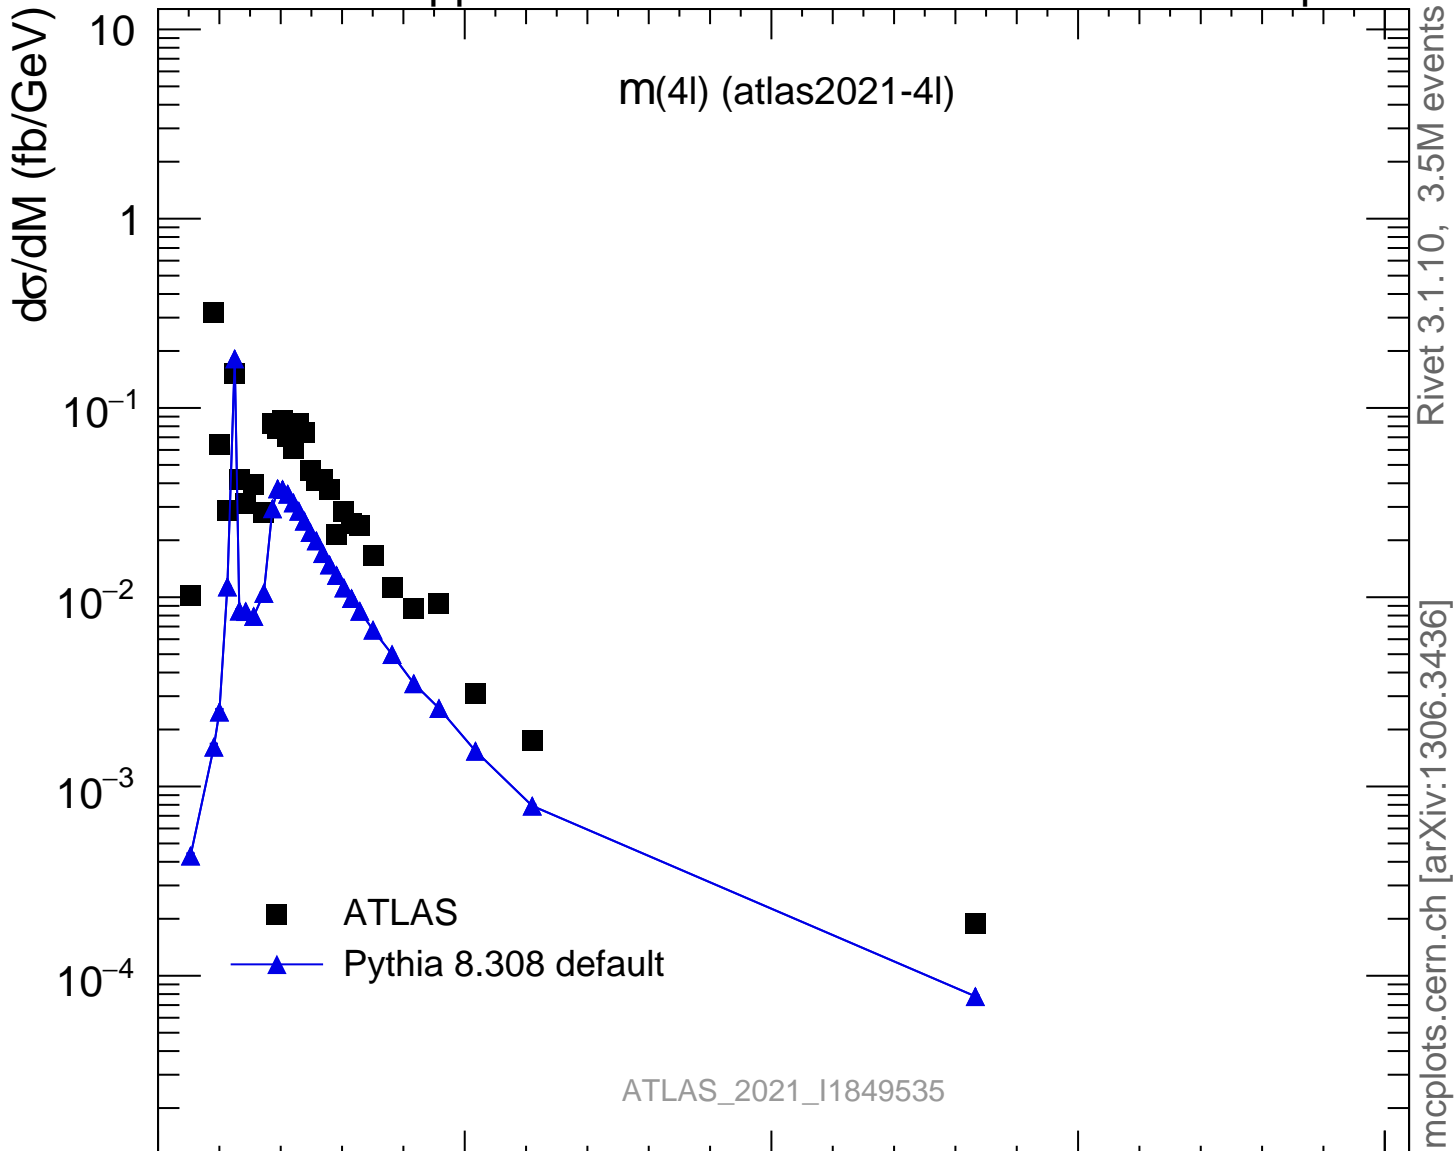

13000 GeV pp

4-lepton

ATLAS\_2021\_I1849535

Rivet 3.1.10, 3.5M events  
mcplots.cern.ch [arXiv:1306.3436]