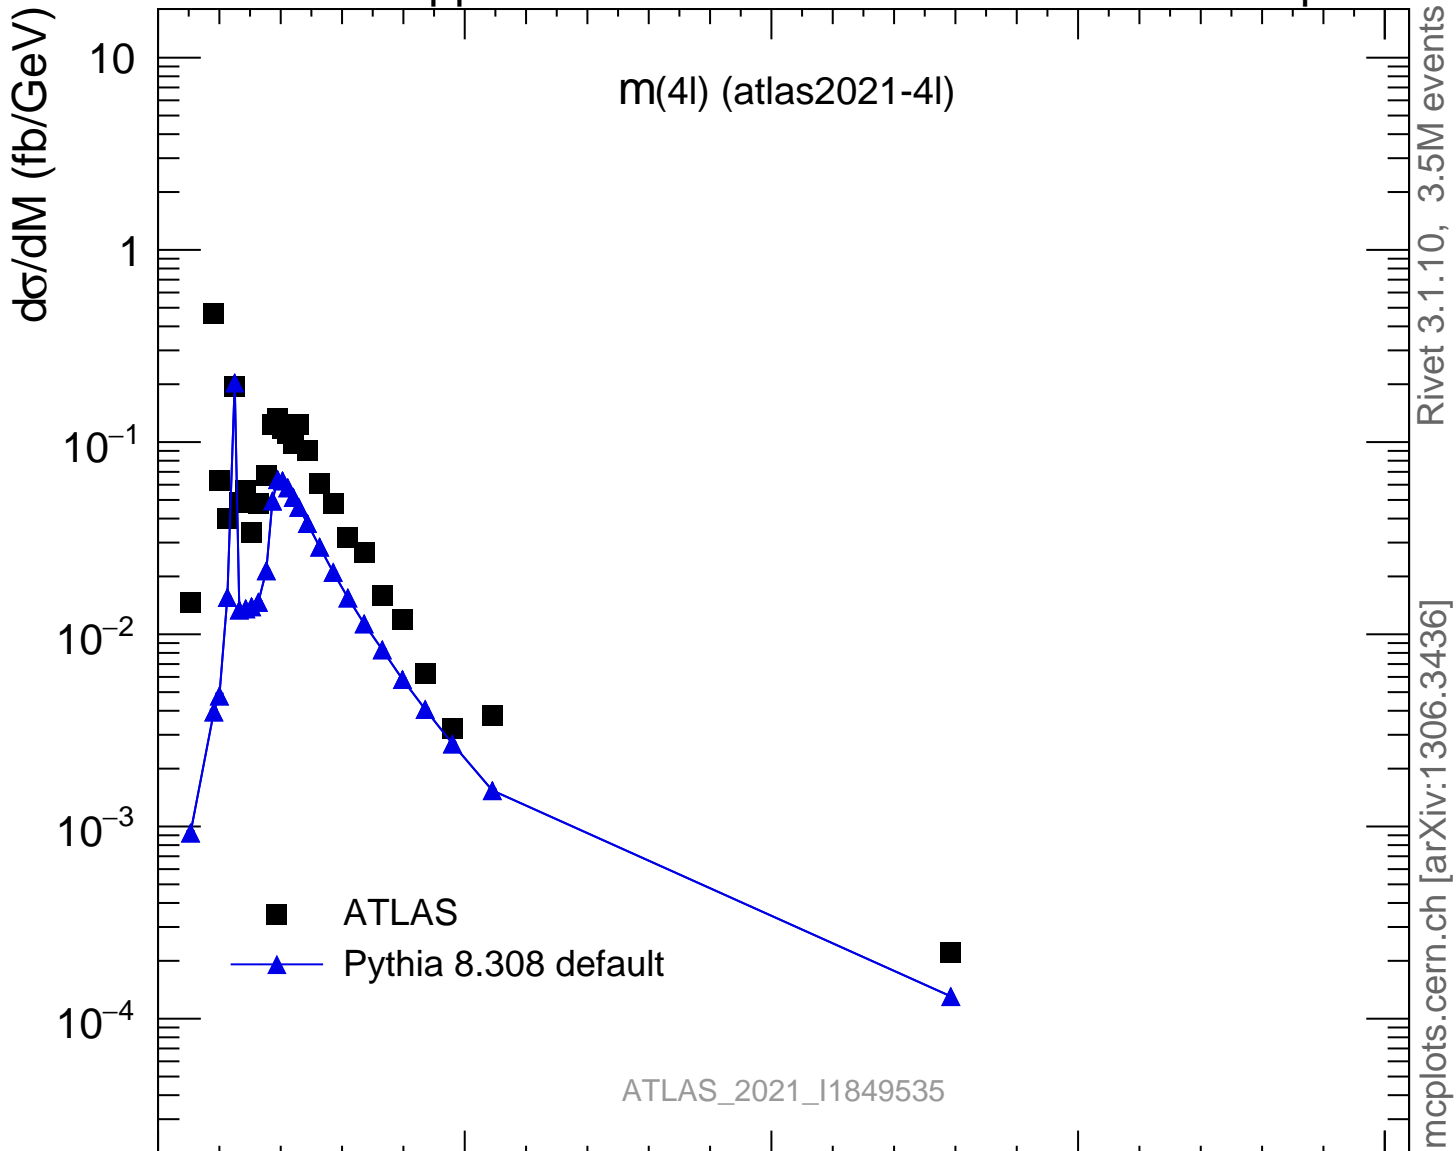

13000 GeV pp

4-lepton

Rivet 3.1.10, 3.5M events  
mcplots.cern.ch [arXiv:1306.3436]