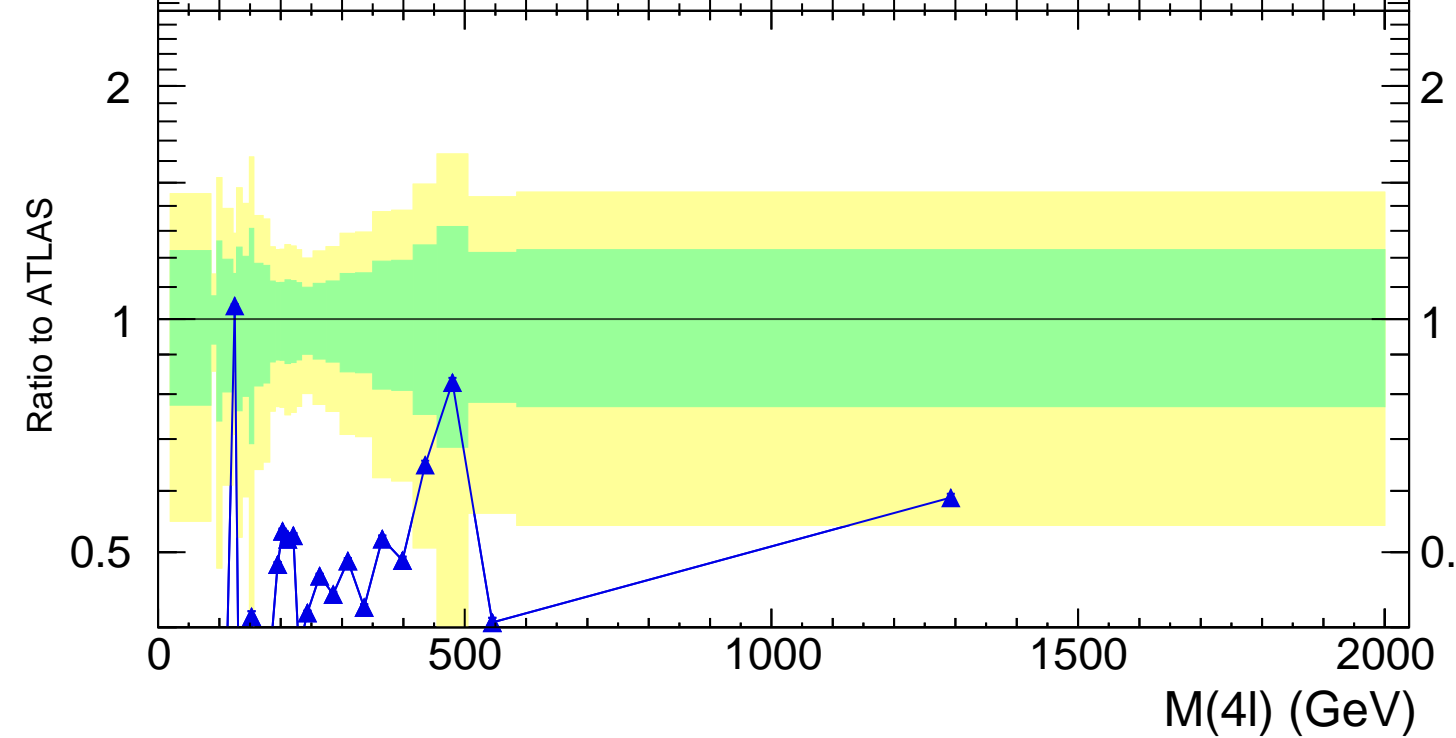

13000 GeV pp

4-lepton

Rivet 3.1.10, 3.5M events  
mcplots.cern.ch [arXiv:1306.3436]